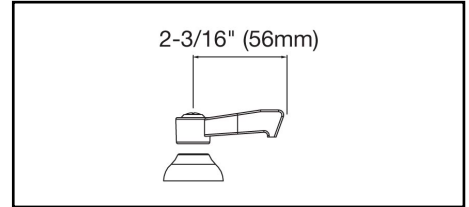

ELKAY[®]

SPECIFICATIONS

Commercial Faucet Model LK940VS07L2S Wall Mount 8" Center Vented Spout 7"

GENERAL FEATURES

- Quarter turn ceramic disc cartridge
- Solid brass construction
- Chrome finish
- Replacement cartridge A70001 for cold
- Replacement cartridge A70002 for hot
- Includes spout swing restriction pin
- Shut off valve with 1/2" NPT Female Inlets

COMPLIES WITH:

- ASME/ANSI A112.18.1
- CSA B125-01
- NSF/ANSI 61
- ADA
- UPC/CUPC
- IAPMO Listed

Lever Handle 2 inch, Two Piece

Replacement Handle A55385
Replacement Escutcheon A55390

FRONT VIEW

(shown less handles)