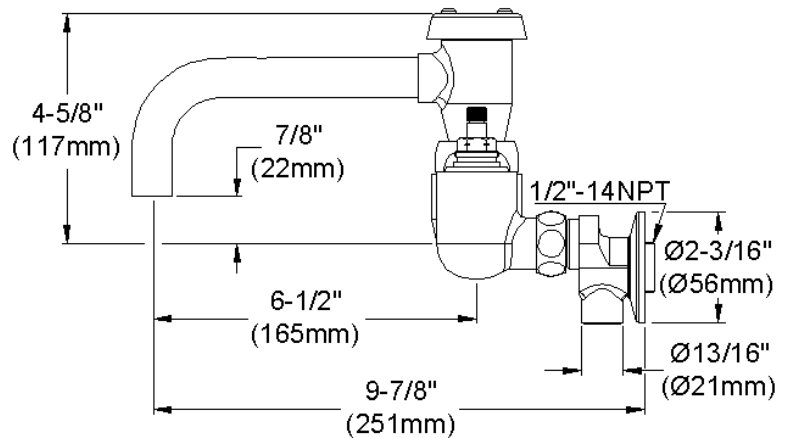

ELKAY[®]

SPECIFICATIONS

Commercial Faucet Model LK940VS07L2S Wall Mount 8" Center Vented Spout 7"

GENERAL FEATURES

- Quarter turn ceramic disc cartridge
- Solid brass construction
- Chrome finish
- Replacement cartridge A70001 for cold
- Replacement cartridge A70002 for hot
- Includes spout swing restriction pin
- Shut off valve with 1/2" NPT Female Inlets

COMPLIES WITH:

- ASME/ANSI A112.18.1
- CSA B125-01
- NSF/ANSI 61
- ADA
- UPC/CUPC
- IAPMO Listed

Lever Handle 2 inch, Two Piece

Replacement Handle A55385
Replacement Escutcheon A55390

FRONT VIEW

(shown less handles)