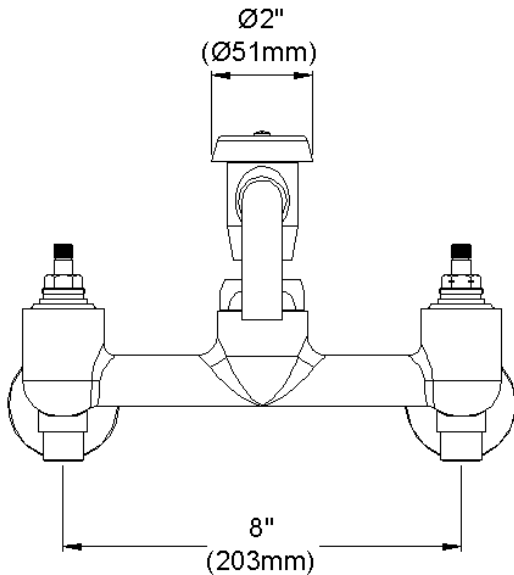

ELKAY[®]

SPECIFICATIONS

Commercial Faucet Model LK940VS07L2S Wall Mount 8" Center Vented Spout 7"

GENERAL FEATURES

- Quarter turn ceramic disc cartridge
- Solid brass construction
- Chrome finish
- Replacement cartridge A70001 for cold
- Replacement cartridge A70002 for hot
- Includes spout swing restriction pin
- Shut off valve with 1/2" NPT Female Inlets

COMPLIES WITH:

- ASME/ANSI A112.18.1
- CSA B125-01
- NSF/ANSI 61
- ADA
- UPC/CUPC
- IAPMO Listed

Lever Handle 2 inch, Two Piece

Replacement Handle A55385
Replacement Escutcheon A55390

FRONT VIEW

(shown less handles)