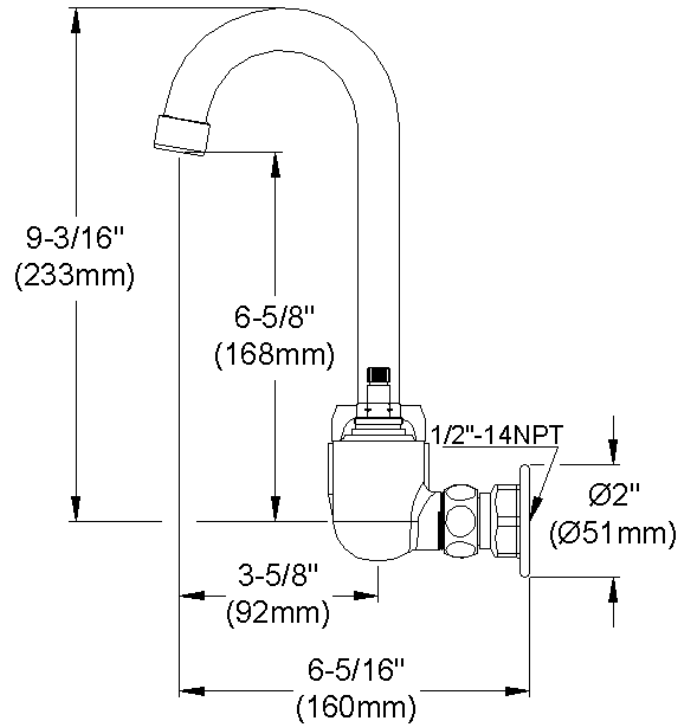

SIDE VIEW

Job Name:	Item #:
Notes:	
Architect/Engineer Approval:	Date: 10/22/2005

For warranty information go to www.elkayusa.com