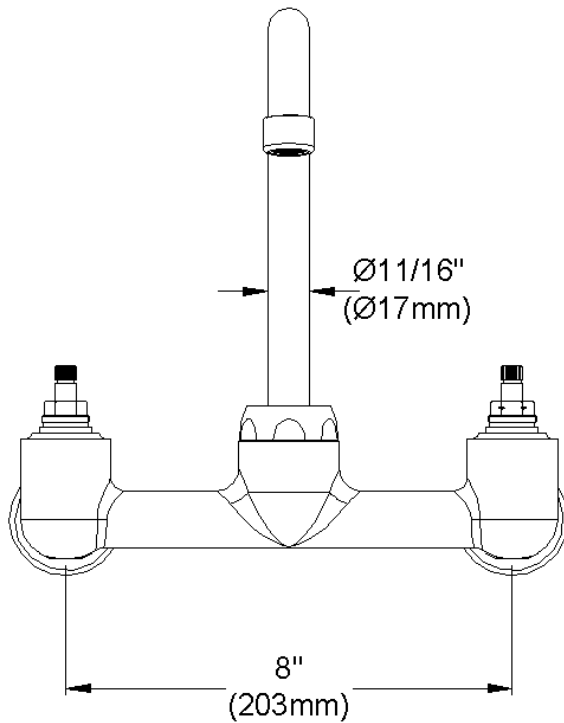

#### GENERAL FEATURES

- Quarter turn ceramic disc cartridge
- Solid brass construction
- Chrome finish
- Replacement cartridge A70001 for cold
- Replacement cartridge A70002 for hot
- Includes spout swing restriction pin
- 1/2" NPT Female Inlets

#### COMPLIES WITH:

- ASME/ANSI A112.18.1
- CSA B125-01
- NSF/ANSI 61
- ADA
- UPC/CUPC
- IAPMO Listed

Wristblade Handle 6 inch, Two Piece

Replacement Handle A55388  
Replacement Escutcheon A55390

**FRONT VIEW**