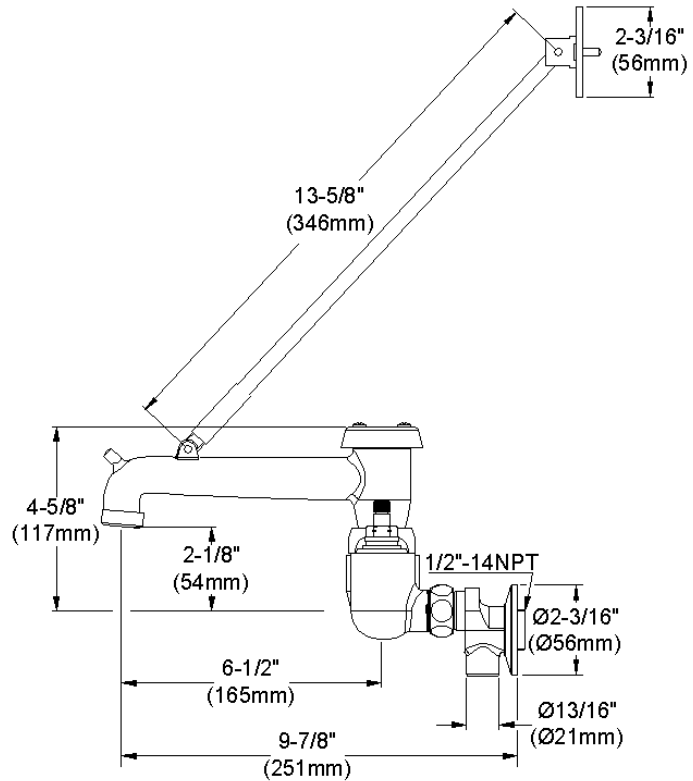

ELKAY[®]

SPECIFICATIONS

Commercial Faucet Model LK940BP07T6S Wall Mount 8" Center Bucket Hook Polished 7"

GENERAL FEATURES

- Quarter turn ceramic disc cartridge
- Solid brass construction
- Chrome finish
- Replacement cartridge A70001 for cold
- Replacement cartridge A70002 for hot
- Includes spout swing restriction pin
- Shut off valve with 1/2" NPT Female Inlets

COMPLIES WITH:

- ASME/ANSI A112.18.1
- CSA B125-01
- NSF/ANSI 61
- ADA
- UPC/CUPC
- IAPMO Listed

Wristblade Handle 6 inch, Two Piece

Replacement Handle A55388
Replacement Escutcheon A55390

FRONT VIEW

(shown less handles)