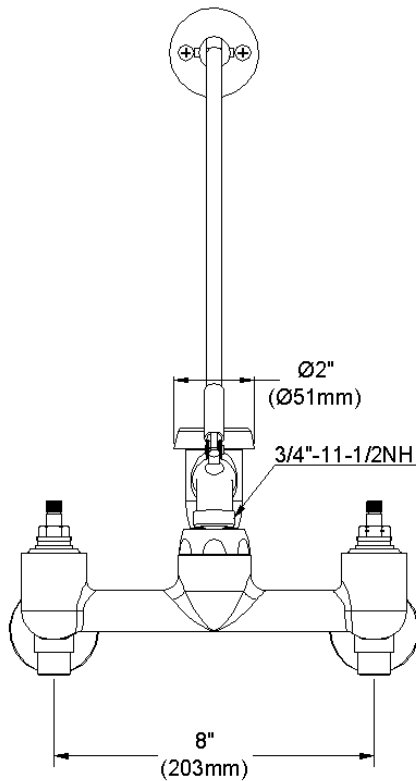

ELKAY[®]

SPECIFICATIONS

Commercial Faucet Model LK940BP07T6S Wall Mount 8" Center Bucket Hook Polished 7"

GENERAL FEATURES

- Quarter turn ceramic disc cartridge
- Solid brass construction
- Chrome finish
- Replacement cartridge A70001 for cold
- Replacement cartridge A70002 for hot
- Includes spout swing restriction pin
- Shut off valve with 1/2" NPT Female Inlets

COMPLIES WITH:

- ASME/ANSI A112.18.1
- CSA B125-01
- NSF/ANSI 61
- ADA
- UPC/CUPC
- IAPMO Listed

Wristblade Handle 6 inch, Two Piece

Replacement Handle A55388
Replacement Escutcheon A55390

FRONT VIEW

(shown less handles)