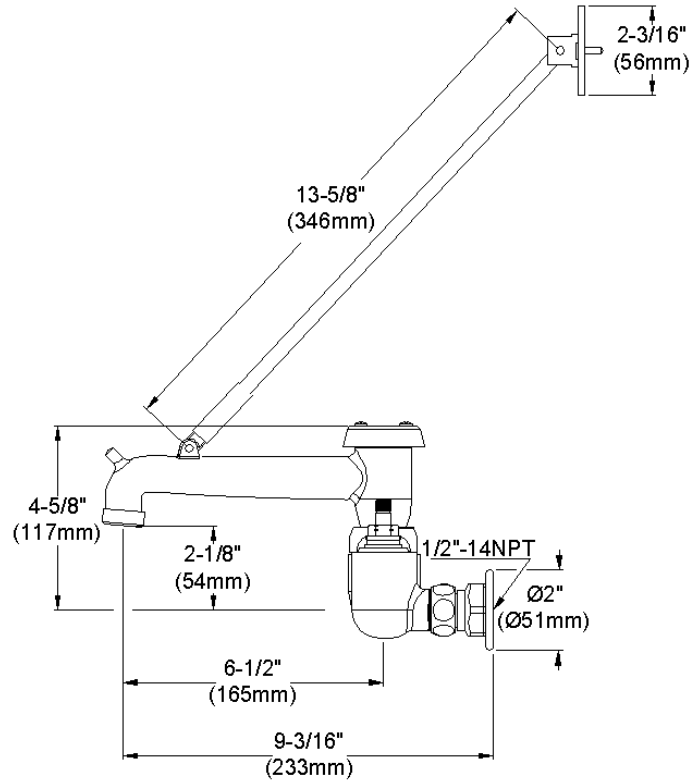

#### GENERAL FEATURES

- Quarter turn ceramic disc cartridge
- Solid brass construction
- Chrome finish
- Replacement cartridge A70001 for cold
- Replacement cartridge A70002 for hot
- Includes spout swing restriction pin
- 1/2" NPT Female Inlets

#### COMPLIES WITH:

- ASME/ANSI A112.18.1
- CSA B125-01
- NSF/ANSI 61
- ADA
- UPC/CUPC
- IAPMO Listed

Wristblade Handle 6 inch, Two Piece

Replacement Handle A55388  
Replacement Escutcheon A55390

**FRONT VIEW**