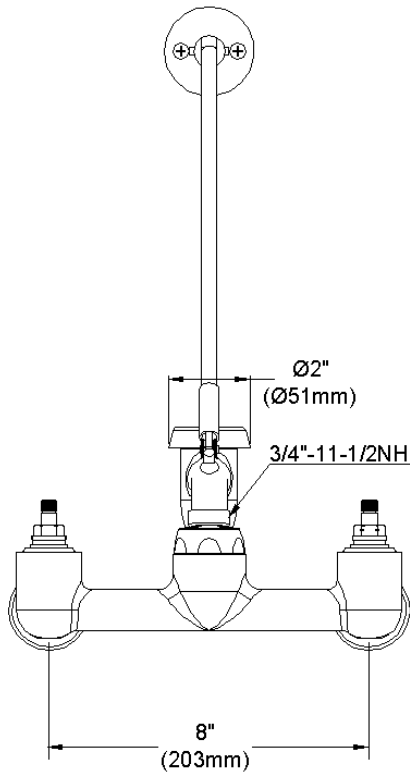

#### GENERAL FEATURES

- Quarter turn ceramic disc cartridge
- Solid brass construction
- Chrome finish
- Replacement cartridge A70001 for cold
- Replacement cartridge A70002 for hot
- Includes spout swing restriction pin
- 1/2" NPT Female Inlets

#### COMPLIES WITH:

- ASME/ANSI A112.18.1
- CSA B125-01
- NSF/ANSI 61
- ADA
- UPC/CUPC
- IAPMO Listed

Wristblade Handle 6 inch, Two Piece

Replacement Handle A55388  
Replacement Escutcheon A55390

**FRONT VIEW**