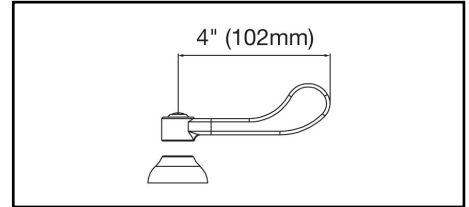

ELKAY®

SPECIFICATIONS

Commercial Faucet Model LK940BP07T4H Wall Mount 8" Center Bucket Hook Polished 7"

GENERAL FEATURES

- Quarter turn ceramic disc cartridge
- Solid brass construction
- Chrome finish
- Replacement cartridge A70001 for cold
- Replacement cartridge A70002 for hot
- Includes spout swing restriction pin
- 1/2" NPT Female Inlets

COMPLIES WITH:

- ASME/ANSI A112.18.1
- CSA B125-01
- NSF/ANSI 61
- ADA
- UPC/CUPC
- IAPMO Listed

Wristblade Handle 4 inch, Two Piece

Replacement Handle A55387
Replacement Escutcheon A55390