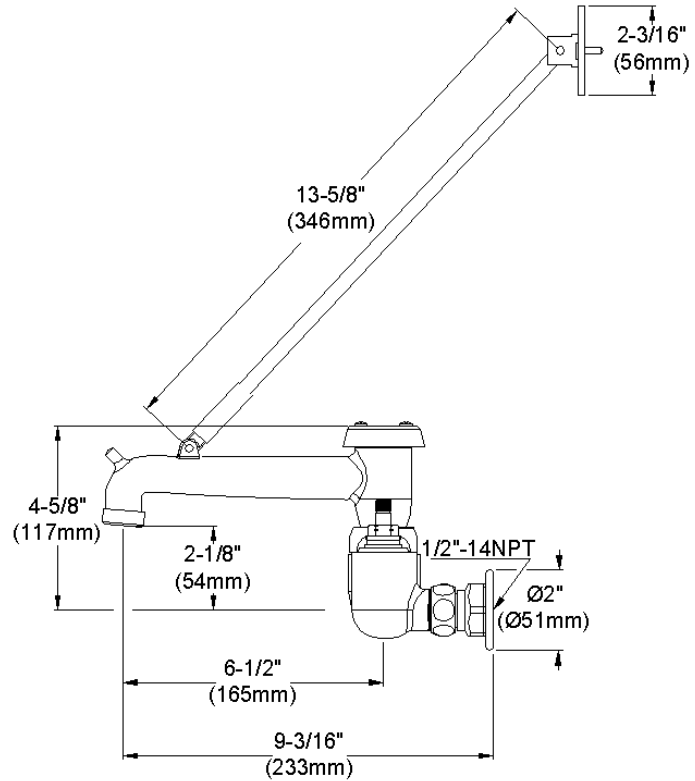

SIDE VIEW

Job Name:	Item #:
Notes:	
Architect/Engineer Approval:	Date: 10/28/2005

For warranty information go to www.elkayusa.com