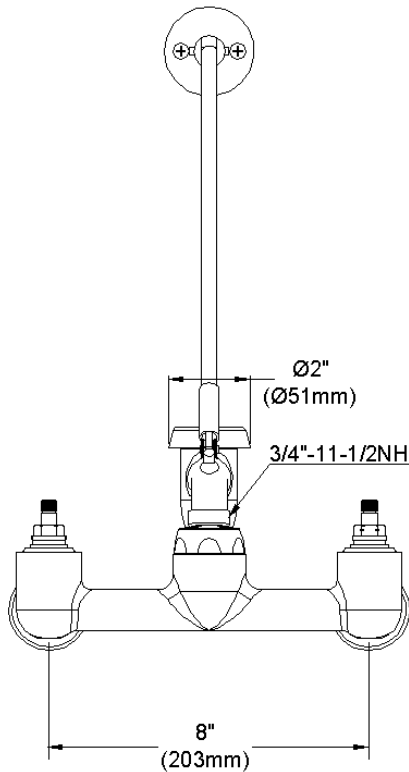

#### GENERAL FEATURES

- Quarter turn ceramic disc cartridge
- Solid brass construction
- Chrome finish
- Replacement cartridge A70001 for cold
- Replacement cartridge A70002 for hot
- Includes spout swing restriction pin
- 1/2" NPT Female Inlets

#### COMPLIES WITH:

- ASME/ANSI A112.18.1
- CSA B125-01
- NSF/ANSI 61
- ADA
- UPC/CUPC
- IAPMO Listed

Wristblade Handle 4 inch, Two Piece

Replacement Handle A55387  
Replacement Escutcheon A55390

**FRONT VIEW**