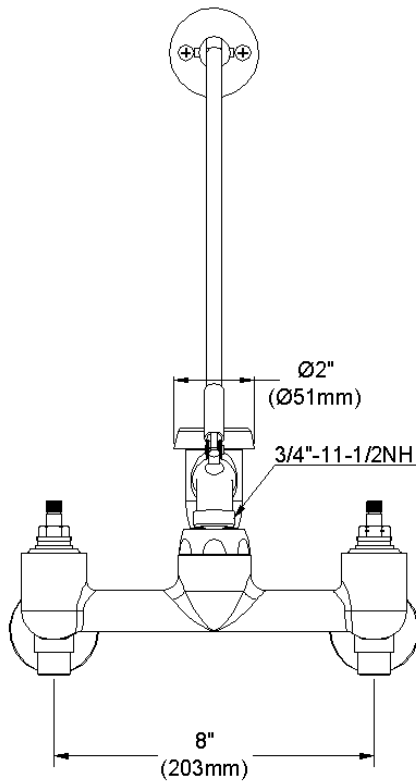

ELKAY[®]

SPECIFICATIONS

Commercial Faucet Model LK940BP07L2S Wall Mount 8" Center Bucket Hook Polished 7"

GENERAL FEATURES

- Quarter turn ceramic disc cartridge
- Solid brass construction
- Chrome finish
- Replacement cartridge A70001 for cold
- Replacement cartridge A70002 for hot
- Includes spout swing restriction pin
- Shut off valve with 1/2" NPT Female Inlets

COMPLIES WITH:

- ASME/ANSI A112.18.1
- CSA B125-01
- NSF/ANSI 61
- ADA
- UPC/CUPC
- IAPMO Listed

Lever Handle 2 inch, Two Piece

Replacement Handle A55385
Replacement Escutcheon A55390

FRONT VIEW

(shown less handles)