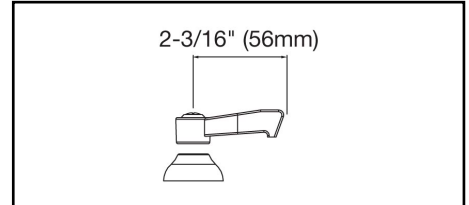

ELKAY[®]

SPECIFICATIONS

Commercial Faucet Model LK940BP07L2S Wall Mount 8" Center Bucket Hook Polished 7"

GENERAL FEATURES

- Quarter turn ceramic disc cartridge
- Solid brass construction
- Chrome finish
- Replacement cartridge A70001 for cold
- Replacement cartridge A70002 for hot
- Includes spout swing restriction pin
- Shut off valve with 1/2" NPT Female Inlets

COMPLIES WITH:

- ASME/ANSI A112.18.1
- CSA B125-01
- NSF/ANSI 61
- ADA
- UPC/CUPC
- IAPMO Listed

Lever Handle 2 inch, Two Piece

Replacement Handle A55385
Replacement Escutcheon A55390

FRONT VIEW

(shown less handles)