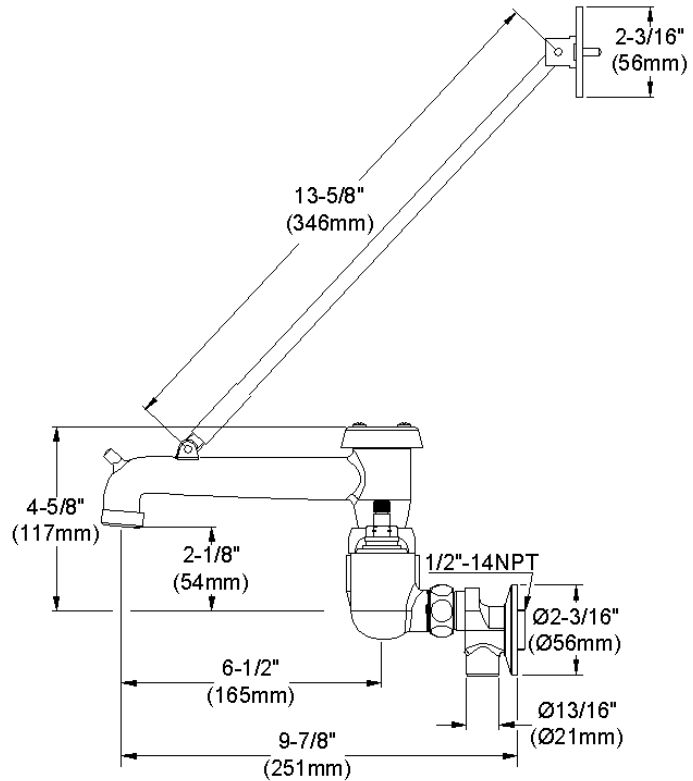

ELKAY[®]

SPECIFICATIONS

Commercial Faucet Model LK940BP07L2S Wall Mount 8" Center Bucket Hook Polished 7"

GENERAL FEATURES

- Quarter turn ceramic disc cartridge
- Solid brass construction
- Chrome finish
- Replacement cartridge A70001 for cold
- Replacement cartridge A70002 for hot
- Includes spout swing restriction pin
- Shut off valve with 1/2" NPT Female Inlets

COMPLIES WITH:

- ASME/ANSI A112.18.1
- CSA B125-01
- NSF/ANSI 61
- ADA
- UPC/CUPC
- IAPMO Listed

Lever Handle 2 inch, Two Piece

Replacement Handle A55385
Replacement Escutcheon A55390

FRONT VIEW

(shown less handles)