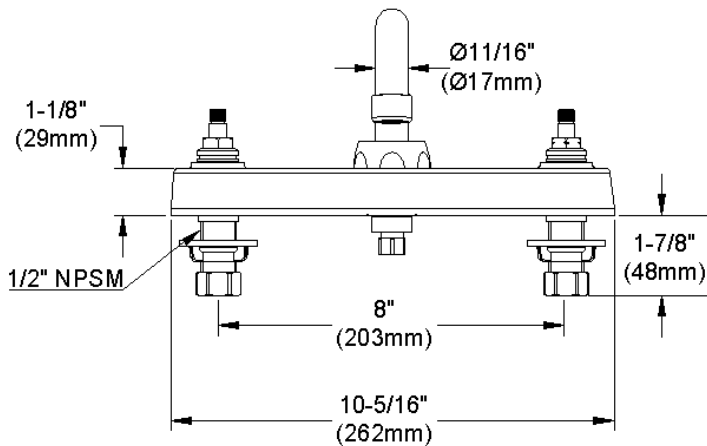

ELKAY[®]

SPECIFICATIONS

Commercial Faucet Model LK810TS08L2 Deck Mount 8" Center Tube Spout 8"

GENERAL FEATURES

- Quarter turn ceramic disc cartridge
- Solid brass construction
- Chrome finish
- Replacement cartridge A70001 for cold
- Replacement cartridge A70002 for hot
- Includes spout swing restriction pin

COMPLIES WITH:

- ASME/ANSI A112.18.1
- CSA B125-01
- NSF/ANSI 61
- ADA
- UPC/CUPC
- IAPMO Listed

Lever Handle 2 inch, Two Piece

Replacement Handle A55385
Replacement Escutcheon A55390

FRONT VIEW

(shown less handles)