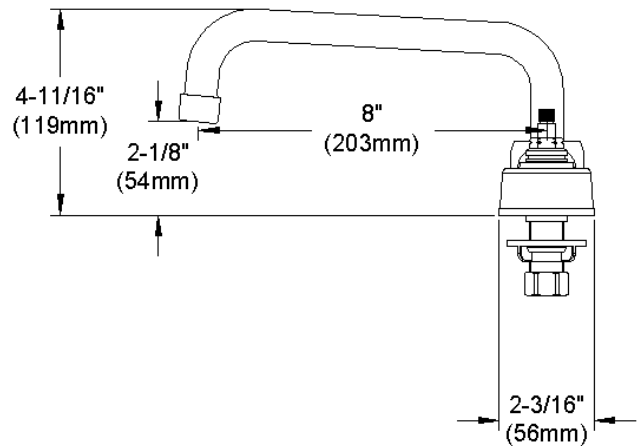

ELKAY[®]

SPECIFICATIONS

Commercial Faucet Model LK810TS08L2 Deck Mount 8" Center Tube Spout 8"

GENERAL FEATURES

- Quarter turn ceramic disc cartridge
- Solid brass construction
- Chrome finish
- Replacement cartridge A70001 for cold
- Replacement cartridge A70002 for hot
- Includes spout swing restriction pin

COMPLIES WITH:

- ASME/ANSI A112.18.1
- CSA B125-01
- NSF/ANSI 61
- ADA
- UPC/CUPC
- IAPMO Listed

Lever Handle 2 inch, Two Piece

Replacement Handle A55385
Replacement Escutcheon A55390

FRONT VIEW

(shown less handles)