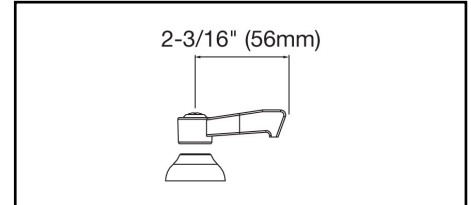

ELKAY[®]

SPECIFICATIONS

Commercial Faucet Model LK810TS08L2 Deck Mount 8" Center Tube Spout 8"

GENERAL FEATURES

- Quarter turn ceramic disc cartridge
- Solid brass construction
- Chrome finish
- Replacement cartridge A70001 for cold
- Replacement cartridge A70002 for hot
- Includes spout swing restriction pin

COMPLIES WITH:

- ASME/ANSI A112.18.1
- CSA B125-01
- NSF/ANSI 61
- ADA
- UPC/CUPC
- IAPMO Listed

Lever Handle 2 inch, Two Piece

Replacement Handle A55385
Replacement Escutcheon A55390

FRONT VIEW

(shown less handles)