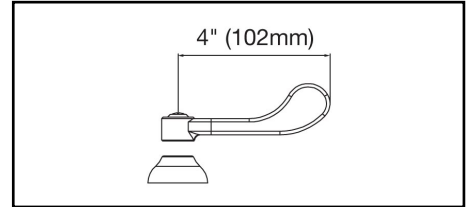

ELKAY[®]

SPECIFICATIONS

Commercial Faucet Model LK810AT08T4 Deck Mount 8" Center Arc Tube 8"

GENERAL FEATURES

- Quarter turn ceramic disc cartridge
- Solid brass construction
- Chrome finish
- Replacement cartridge A70001 for cold
- Replacement cartridge A70002 for hot
- Includes spout swing restriction pin

COMPLIES WITH:

- ASME/ANSI A112.18.1
- CSA B125-01
- NSF/ANSI 61
- ADA
- UPC/CUPC
- IAPMO Listed

Wristblade Handle 4 inch, Two Piece

Replacement Handle A55387
Replacement Escutcheon A55390

FRONT VIEW

(shown less handles)