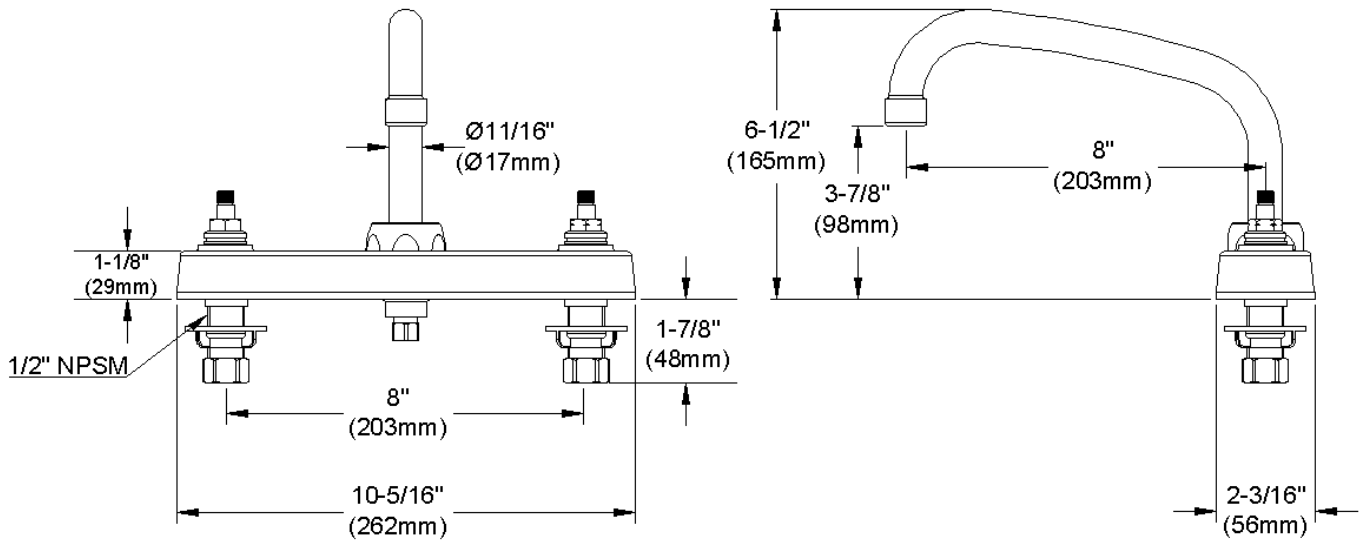

ELKAY[®]

SPECIFICATIONS

Commercial Faucet Model LK810AT08T4 Deck Mount 8" Center Arc Tube 8"

GENERAL FEATURES

- Quarter turn ceramic disc cartridge
- Solid brass construction
- Chrome finish
- Replacement cartridge A70001 for cold
- Replacement cartridge A70002 for hot
- Includes spout swing restriction pin

COMPLIES WITH:

- ASME/ANSI A112.18.1
- CSA B125-01
- NSF/ANSI 61
- ADA
- UPC/CUPC
- IAPMO Listed

Wristblade Handle 4 inch, Two Piece

Replacement Handle A55387
Replacement Escutcheon A55390

FRONT VIEW

(shown less handles)