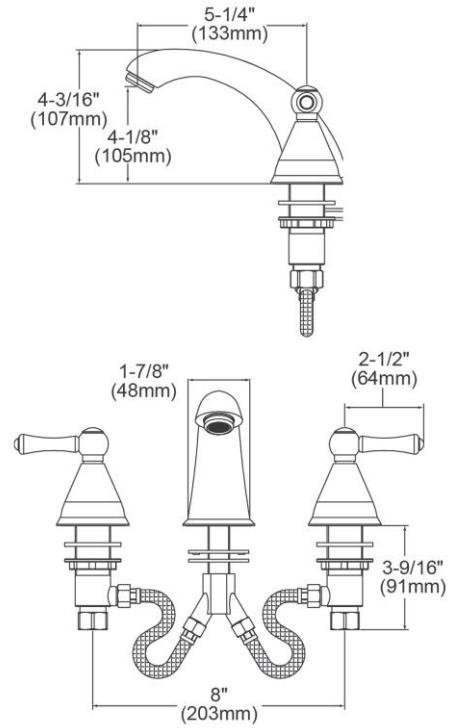

In keeping with our policy of continuing product improvement, Elkay reserves the right to change product specifications without notice. Please visit elkay.com for the most current version of Elkay product specification sheets. This specification describes an Elkay product with design, quality, and functional benefits to the user. When making a comparison of other producers' offerings, be certain these features are not overlooked.