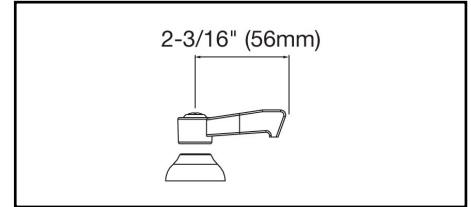

ELKAY®

SPECIFICATIONS

Commercial Faucet Model LK801AT08L2 Deck Mount 8" Center Arc Tube 8" with Side Spray

GENERAL FEATURES

- Quarter turn ceramic disc cartridge
- Solid brass construction
- Chrome finish
- Replacement cartridge A70001 for cold
- Replacement cartridge A70002 for hot
- Includes spout swing restriction pin

COMPLIES WITH:

- ASME/ANSI A112.18.1
- CSA B125-01
- NSF/ANSI 61
- ADA
- UPC/CUPC
- IAPMO Listed

Lever Handle 2 inch, Two Piece

Replacement Handle A55385
Replacement Escutcheon A55390