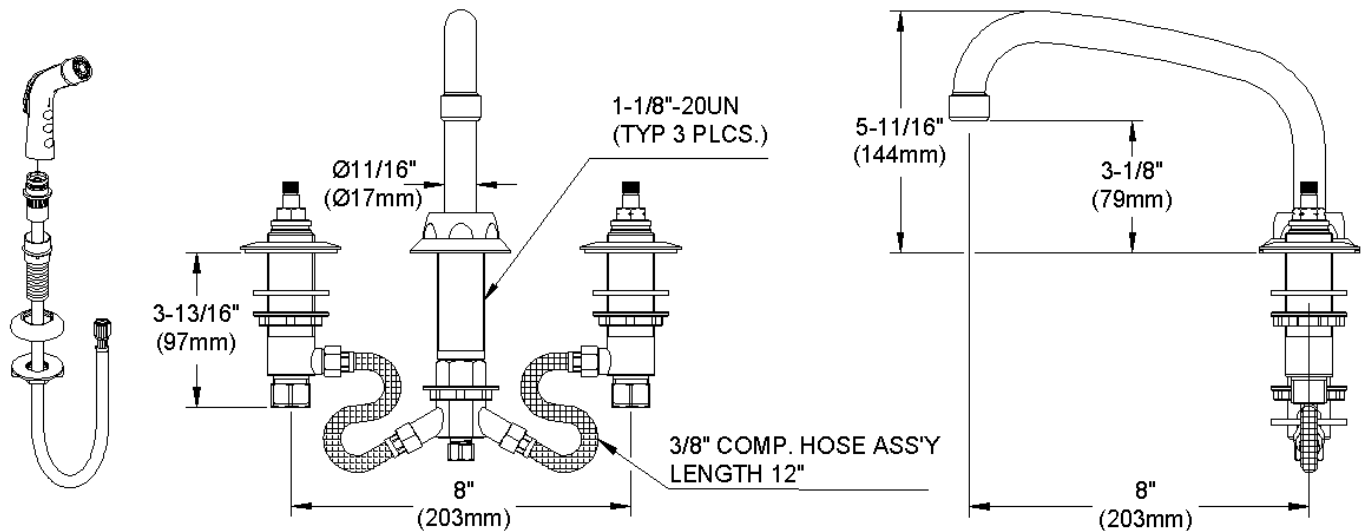

#### GENERAL FEATURES

- Quarter turn ceramic disc cartridge
- Solid brass construction
- Chrome finish
- Replacement cartridge A70001 for cold
- Replacement cartridge A70002 for hot
- Includes spout swing restriction pin

#### COMPLIES WITH:

- ASME/ANSI A112.18.1
- CSA B125-01
- NSF/ANSI 61
- ADA
- UPC/CUPC
- IAPMO Listed

Lever Handle 2 inch, Two Piece

Replacement Handle A55385  
Replacement Escutcheon A55390

**FRONT VIEW**