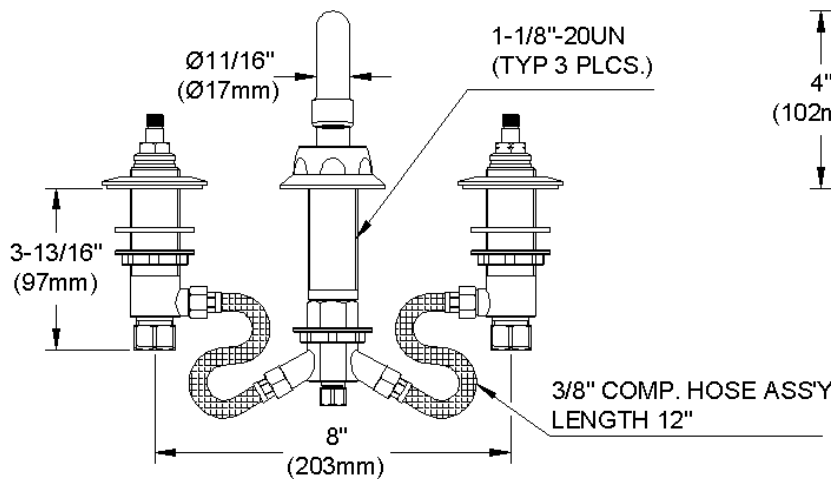

ELKAY[®]

SPECIFICATIONS

Commercial Faucet Model LK800TS08L2 Deck Mount 8" Center Tube Spout 8"

GENERAL FEATURES

- Adjustable mounting up to 8" spread
- Quarter turn ceramic disc cartridge
- Solid brass construction
- Chrome finish
- Replacement cartridge A70001 for cold
- Replacement cartridge A70002 for hot
- Includes spout swing restriction pin

COMPLIES WITH:

- ASME/ANSI A112.18.1
- CSA B125-01
- NSF/ANSI 61
- ADA
- UPC/CUPC
- IAPMO Listed

Lever Handle 2 inch, Two Piece

Replacement Handle A55385
Replacement Escutcheon A55390

FRONT VIEW

(shown less handles)