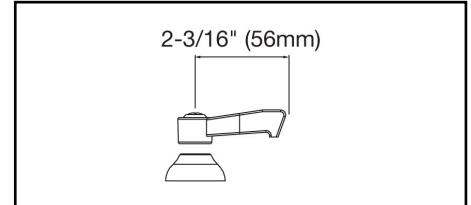

ELKAY[®]

SPECIFICATIONS

Commercial Faucet Model LK800TS08L2 Deck Mount 8" Center Tube Spout 8"

GENERAL FEATURES

- Adjustable mounting up to 8" spread
- Quarter turn ceramic disc cartridge
- Solid brass construction
- Chrome finish
- Replacement cartridge A70001 for cold
- Replacement cartridge A70002 for hot
- Includes spout swing restriction pin

COMPLIES WITH:

- ASME/ANSI A112.18.1
- CSA B125-01
- NSF/ANSI 61
- ADA
- UPC/CUPC
- IAPMO Listed

Lever Handle 2 inch, Two Piece

Replacement Handle A55385
Replacement Escutcheon A55390

FRONT VIEW

(shown less handles)