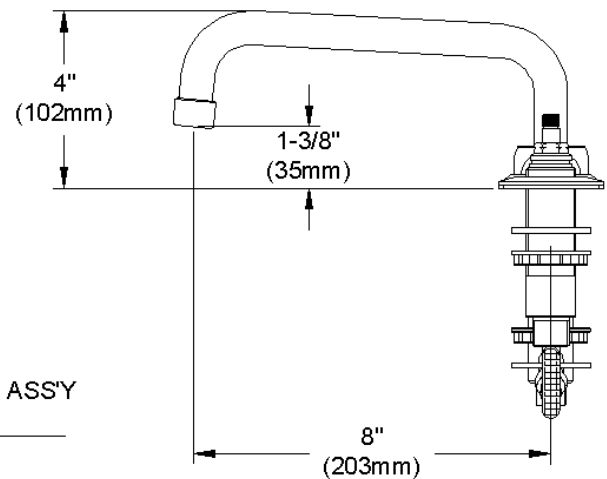

ELKAY[®]

SPECIFICATIONS

Commercial Faucet Model LK800TS08L2 Deck Mount 8" Center Tube Spout 8"

GENERAL FEATURES

- Adjustable mounting up to 8" spread
- Quarter turn ceramic disc cartridge
- Solid brass construction
- Chrome finish
- Replacement cartridge A70001 for cold
- Replacement cartridge A70002 for hot
- Includes spout swing restriction pin

COMPLIES WITH:

- ASME/ANSI A112.18.1
- CSA B125-01
- NSF/ANSI 61
- ADA
- UPC/CUPC
- IAPMO Listed

Lever Handle 2 inch, Two Piece

Replacement Handle A55385
Replacement Escutcheon A55390

FRONT VIEW

(shown less handles)