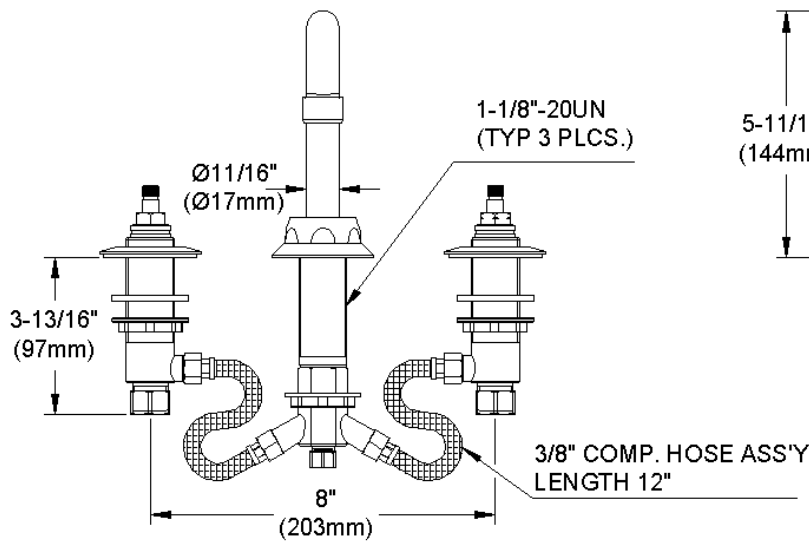

#### GENERAL FEATURES

- Adjustable mounting up to 8" spread
- Quarter turn ceramic disc cartridge
- Solid brass construction
- Chrome finish
- Replacement cartridge A70001 for cold
- Replacement cartridge A70002 for hot
- Includes spout swing restriction pin

#### COMPLIES WITH:

- ASME/ANSI A112.18.1
- CSA B125-01
- NSF/ANSI 61
- ADA
- UPC/CUPC
- IAPMO Listed

Lever Handle 2 inch, Two Piece

Replacement Handle A55385  
Replacement Escutcheon A55390

**FRONT VIEW**