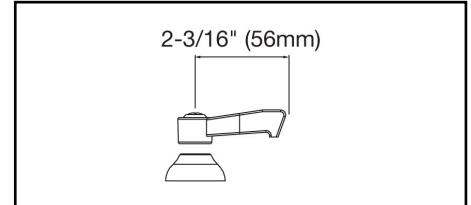

ELKAY®

SPECIFICATIONS

Commercial Faucet Model LK800AT10L2 Deck Mount 8" Center Arc Tube 10"

GENERAL FEATURES

- Adjustable mounting up to 8" spread
- Quarter turn ceramic disc cartridge
- Solid brass construction
- Chrome finish
- Replacement cartridge A70001 for cold
- Replacement cartridge A70002 for hot
- Includes spout swing restriction pin

COMPLIES WITH:

- ASME/ANSI A112.18.1
- CSA B125-01
- NSF/ANSI 61
- ADA
- UPC/CUPC
- IAPMO Listed

Lever Handle 2 inch, Two Piece

Replacement Handle A55385
Replacement Escutcheon A55390