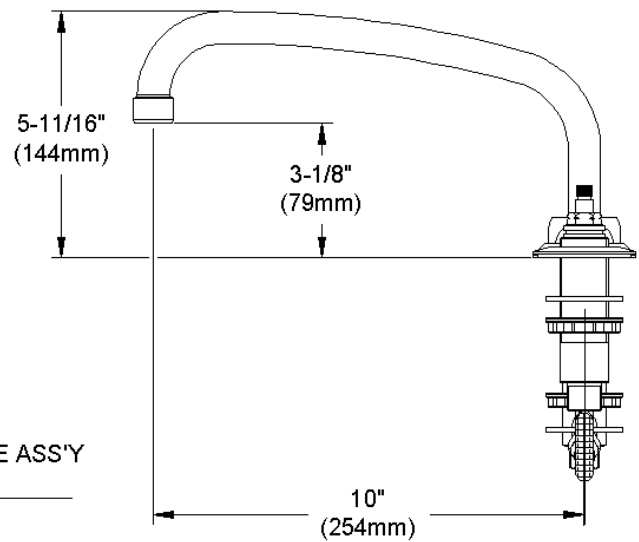

SIDE VIEW

Job Name:	Item #:
Notes:	
Architect/Engineer Approval:	Date: 10/7/2005

For warranty information go to www.elkayusa.com