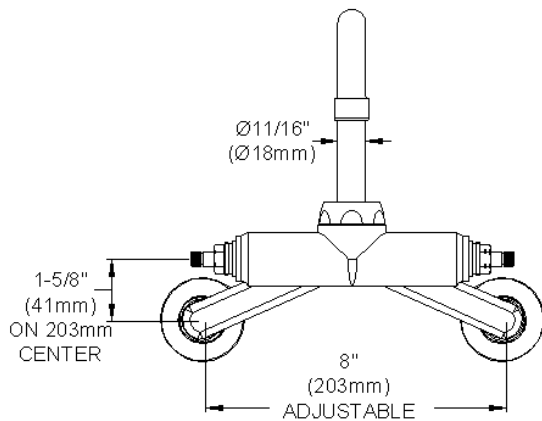

ELKAY[®]

SPECIFICATIONS

Commercial Faucet Model LK945AT12T4T Wall Mount 3"-8" Adjustable Centers Arc Tube 12"

GENERAL FEATURES

- Quarter turn ceramic disc cartridge
- Solid brass construction
- Chrome finish
- Replacement cartridge A70001 for cold
- Replacement cartridge A70002 for hot
- Includes spout swing restriction pin
- 2" offset for adjustable installation, 1/2" NPT Female Inlets

COMPLIES WITH:

- ASME/ANSI A112.18.1
- CSA B125-01
- NSF/ANSI 61
- ADA
- UPC/CUPC
- IAPMO Listed

Wristblade Handle 4 inch, Two Piece

Replacement Handle A55387
Replacement Escutcheon A55391

FRONT VIEW

(shown less handles)