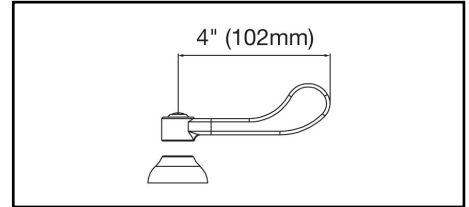

ELKAY[®]

SPECIFICATIONS

Commercial Faucet Model LK945AT12T4T Wall Mount 3"-8" Adjustable Centers Arc Tube 12"

GENERAL FEATURES

- Quarter turn ceramic disc cartridge
- Solid brass construction
- Chrome finish
- Replacement cartridge A70001 for cold
- Replacement cartridge A70002 for hot
- Includes spout swing restriction pin
- 2" offset for adjustable installation, 1/2" NPT Female Inlets

COMPLIES WITH:

- ASME/ANSI A112.18.1
- CSA B125-01
- NSF/ANSI 61
- ADA
- UPC/CUPC
- IAPMO Listed

Wristblade Handle 4 inch, Two Piece

Replacement Handle A55387
Replacement Escutcheon A55391

FRONT VIEW

(shown less handles)