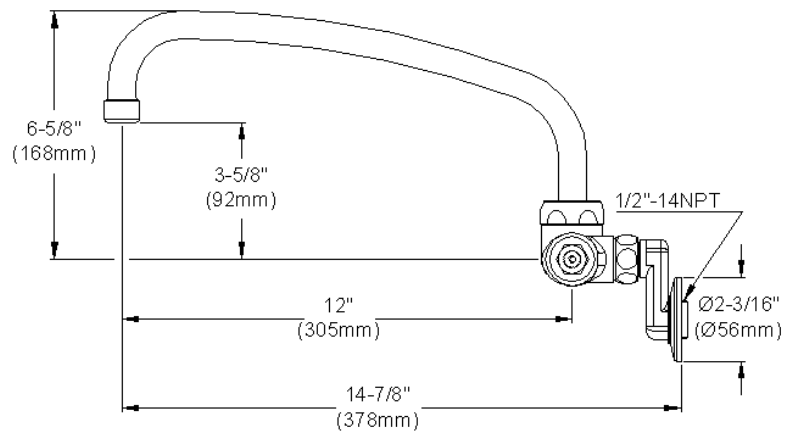

ELKAY[®]

SPECIFICATIONS

Commercial Faucet Model LK945AT12T4T Wall Mount 3"-8" Adjustable Centers Arc Tube 12"

GENERAL FEATURES

- Quarter turn ceramic disc cartridge
- Solid brass construction
- Chrome finish
- Replacement cartridge A70001 for cold
- Replacement cartridge A70002 for hot
- Includes spout swing restriction pin
- 2" offset for adjustable installation, 1/2" NPT Female Inlets

COMPLIES WITH:

- ASME/ANSI A112.18.1
- CSA B125-01
- NSF/ANSI 61
- ADA
- UPC/CUPC
- IAPMO Listed

Wristblade Handle 4 inch, Two Piece

Replacement Handle A55387
Replacement Escutcheon A55391

FRONT VIEW

(shown less handles)