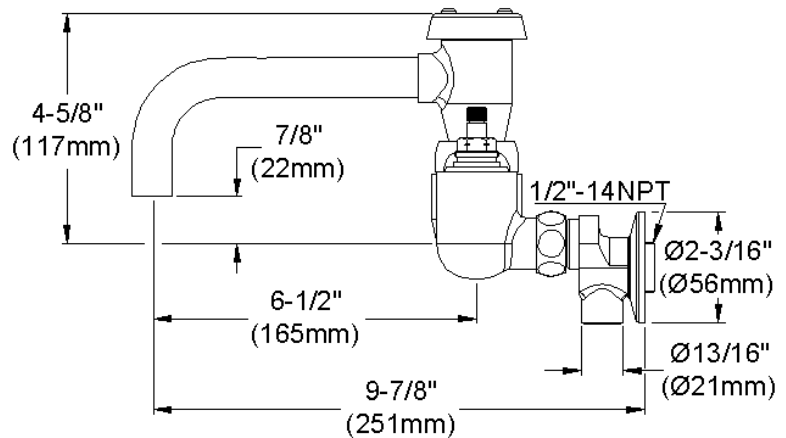

ELKAY[®]

SPECIFICATIONS

Commercial Faucet Model LK940VS07T6S Wall Mount 8" Center Vented Spout 7"

GENERAL FEATURES

- Quarter turn ceramic disc cartridge
- Solid brass construction
- Chrome finish
- Replacement cartridge A70001 for cold
- Replacement cartridge A70002 for hot
- Includes spout swing restriction pin
- Shut off valve with 1/2" NPT Female Inlets

COMPLIES WITH:

- ASME/ANSI A112.18.1
- CSA B125-01
- NSF/ANSI 61
- ADA
- UPC/CUPC
- IAPMO Listed

Wristblade Handle 6 inch, Two Piece

Replacement Handle A55388
Replacement Escutcheon A55390

FRONT VIEW

(shown less handles)