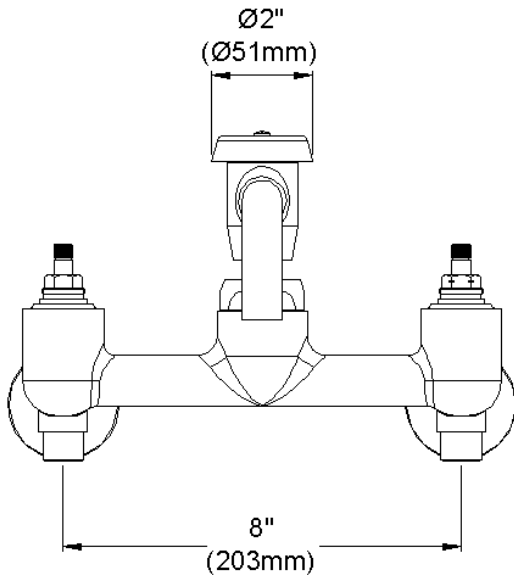

ELKAY[®]

SPECIFICATIONS

Commercial Faucet Model LK940VS07T6S Wall Mount 8" Center Vented Spout 7"

GENERAL FEATURES

- Quarter turn ceramic disc cartridge
- Solid brass construction
- Chrome finish
- Replacement cartridge A70001 for cold
- Replacement cartridge A70002 for hot
- Includes spout swing restriction pin
- Shut off valve with 1/2" NPT Female Inlets

COMPLIES WITH:

- ASME/ANSI A112.18.1
- CSA B125-01
- NSF/ANSI 61
- ADA
- UPC/CUPC
- IAPMO Listed

Wristblade Handle 6 inch, Two Piece

Replacement Handle A55388
Replacement Escutcheon A55390

FRONT VIEW

(shown less handles)