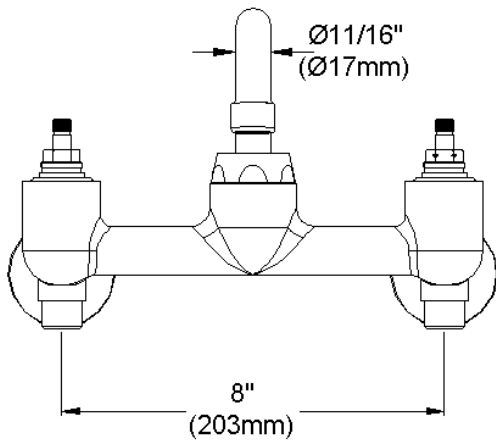

#### GENERAL FEATURES

- Quarter turn ceramic disc cartridge
- Solid brass construction
- Chrome finish
- Replacement cartridge A70001 for cold
- Replacement cartridge A70002 for hot
- Includes spout swing restriction pin
- Shut off valve with 1/2" NPT Female Inlets

#### COMPLIES WITH:

- ASME/ANSI A112.18.1
- CSA B125-01
- NSF/ANSI 61
- ADA
- UPC/CUPC
- IAPMO Listed

Lever Handle 2 inch, Two Piece

Replacement Handle A55385  
Replacement Escutcheon A55390

**FRONT VIEW**