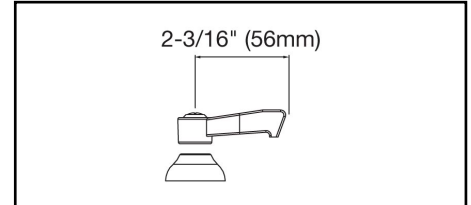

ELKAY®

SPECIFICATIONS

Commercial Faucet Model LK940TS08L2S Wall Mount 8" Center Tube Spout 8"

GENERAL FEATURES

- Quarter turn ceramic disc cartridge
- Solid brass construction
- Chrome finish
- Replacement cartridge A70001 for cold
- Replacement cartridge A70002 for hot
- Includes spout swing restriction pin
- Shut off valve with 1/2" NPT Female Inlets

COMPLIES WITH:

- ASME/ANSI A112.18.1
- CSA B125-01
- NSF/ANSI 61
- ADA
- UPC/CUPC
- IAPMO Listed

Lever Handle 2 inch, Two Piece

Replacement Handle A55385
Replacement Escutcheon A55390