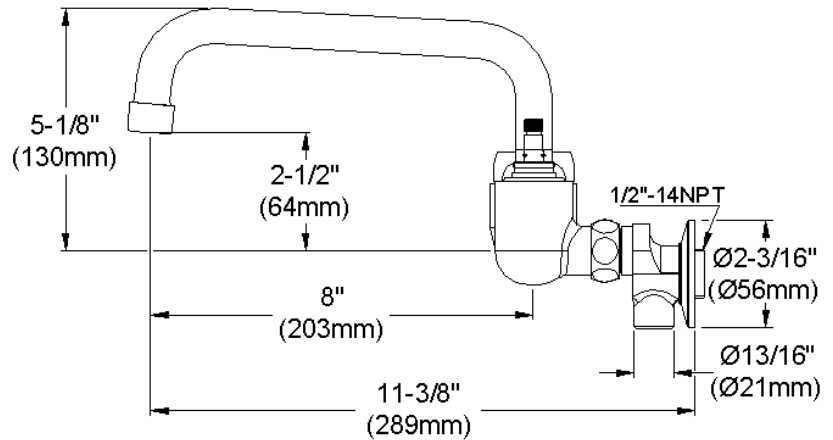

#### GENERAL FEATURES

- Quarter turn ceramic disc cartridge
- Solid brass construction
- Chrome finish
- Replacement cartridge A70001 for cold
- Replacement cartridge A70002 for hot
- Includes spout swing restriction pin
- Shut off valve with 1/2" NPT Female Inlets

#### COMPLIES WITH:

- ASME/ANSI A112.18.1
- CSA B125-01
- NSF/ANSI 61
- ADA
- UPC/CUPC
- IAPMO Listed

Lever Handle 2 inch, Two Piece

Replacement Handle A55385  
Replacement Escutcheon A55390

**FRONT VIEW**