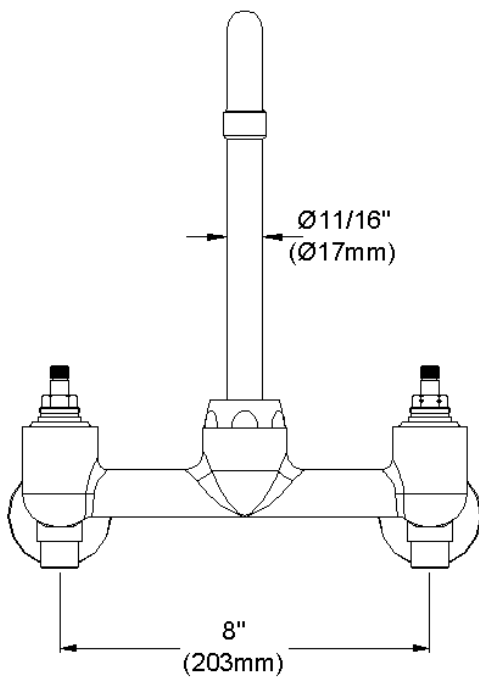

ELKAY® SPECIFICATIONS

Commercial Faucet Model LK940HA08L2S Wall Mount 8" Center High Arc 8"

GENERAL FEATURES

- Quarter turn ceramic disc cartridge
- Solid brass construction
- Chrome finish
- Replacement cartridge A70001 for cold
- Replacement cartridge A70002 for hot
- Includes spout swing restriction pin
- Shut off valve with 1/2" NPT Female Inlets

COMPLIES WITH:

- ASME/ANSI A112.18.1
- CSA B125-01
- NSF/ANSI 61
- ADA
- UPC/CUPC
- IAPMO Listed

Lever Handle 2 inch, Two Piece

Replacement Handle A55385
Replacement Escutcheon A55390

FRONT VIEW

(shown less handles)