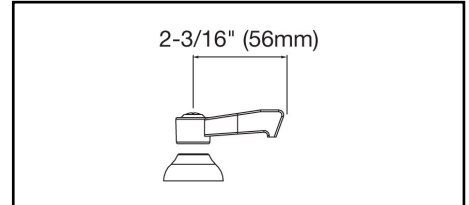

ELKAY® SPECIFICATIONS

Commercial Faucet Model LK940HA08L2S Wall Mount 8" Center High Arc 8"

GENERAL FEATURES

- Quarter turn ceramic disc cartridge
- Solid brass construction
- Chrome finish
- Replacement cartridge A70001 for cold
- Replacement cartridge A70002 for hot
- Includes spout swing restriction pin
- Shut off valve with 1/2" NPT Female Inlets

COMPLIES WITH:

- ASME/ANSI A112.18.1
- CSA B125-01
- NSF/ANSI 61
- ADA
- UPC/CUPC
- IAPMO Listed

Lever Handle 2 inch, Two Piece

Replacement Handle A55385
Replacement Escutcheon A55390

FRONT VIEW

(shown less handles)