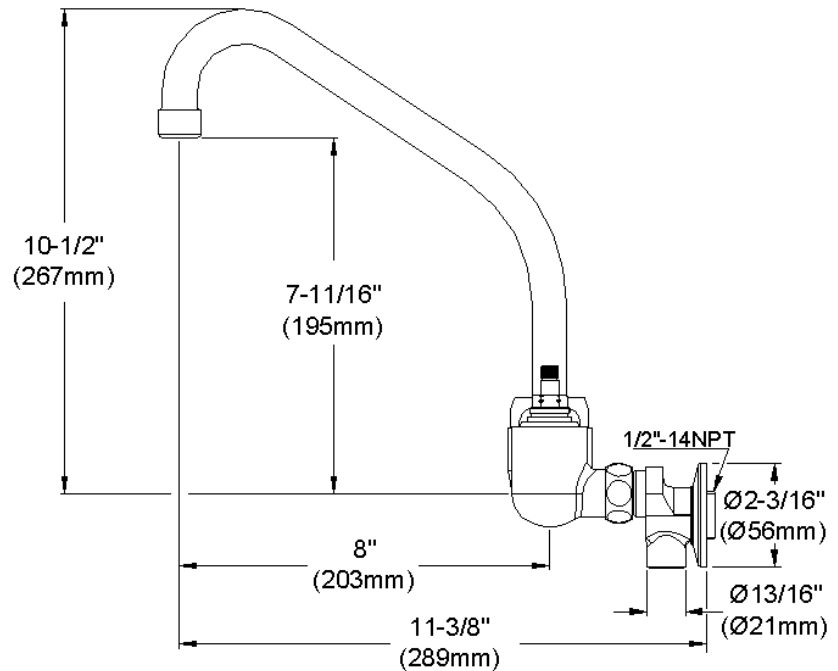

ELKAY® SPECIFICATIONS

Commercial Faucet Model LK940HA08L2S Wall Mount 8" Center High Arc 8"

GENERAL FEATURES

- Quarter turn ceramic disc cartridge
- Solid brass construction
- Chrome finish
- Replacement cartridge A70001 for cold
- Replacement cartridge A70002 for hot
- Includes spout swing restriction pin
- Shut off valve with 1/2" NPT Female Inlets

COMPLIES WITH:

- ASME/ANSI A112.18.1
- CSA B125-01
- NSF/ANSI 61
- ADA
- UPC/CUPC
- IAPMO Listed

Lever Handle 2 inch, Two Piece

Replacement Handle A55385
Replacement Escutcheon A55390

FRONT VIEW

(shown less handles)