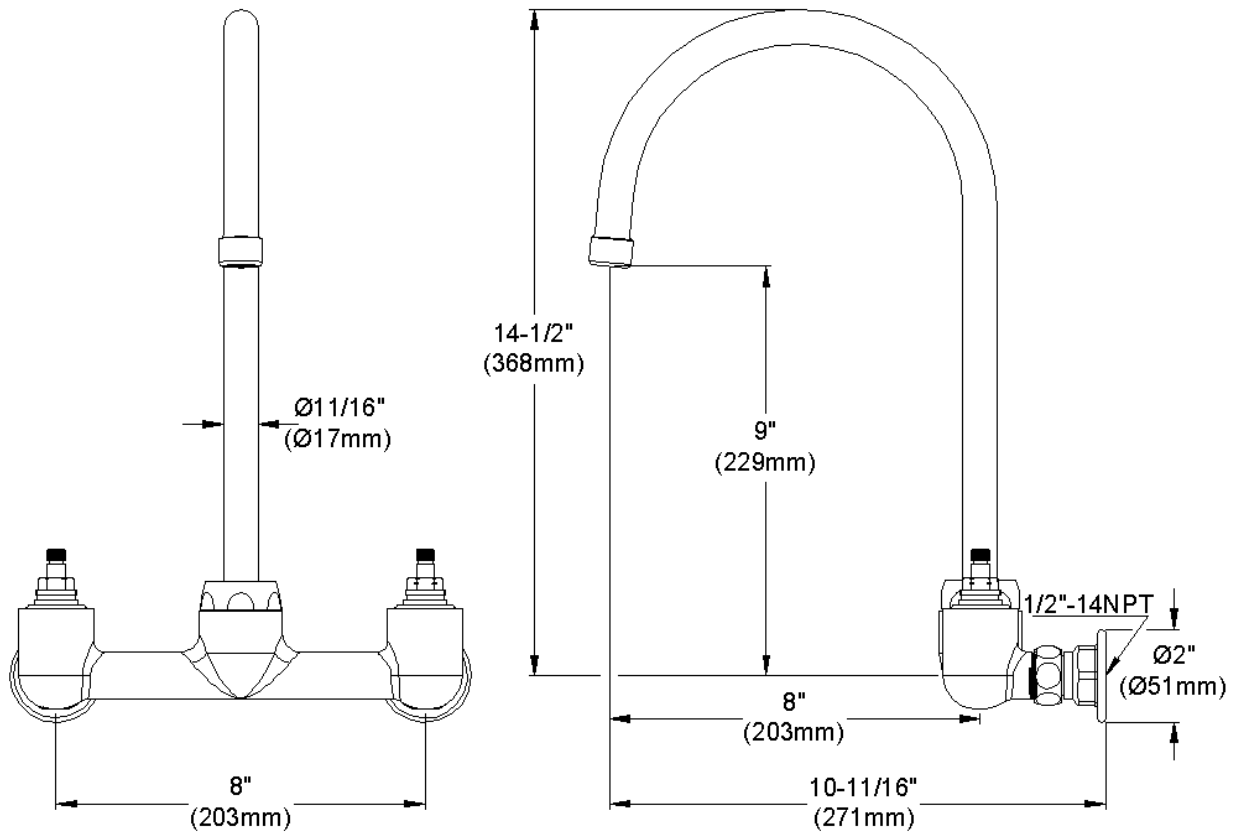

ELKAY[®]

SPECIFICATIONS

Commercial Faucet Model LK940GN08T6H Wall Mount 8" Center Gooseneck 8"

GENERAL FEATURES

- Quarter turn ceramic disc cartridge
- Solid brass construction
- Chrome finish
- Replacement cartridge A70001 for cold
- Replacement cartridge A70002 for hot
- Includes spout swing restriction pin
- 1/2" NPT Female Inlets

COMPLIES WITH:

- ASME/ANSI A112.18.1
- CSA B125-01
- NSF/ANSI 61
- ADA
- UPC/CUPC
- IAPMO Listed

Wristblade Handle 6 inch, Two Piece

Replacement Handle A55388
Replacement Escutcheon A55390

FRONT VIEW

(shown less handles)