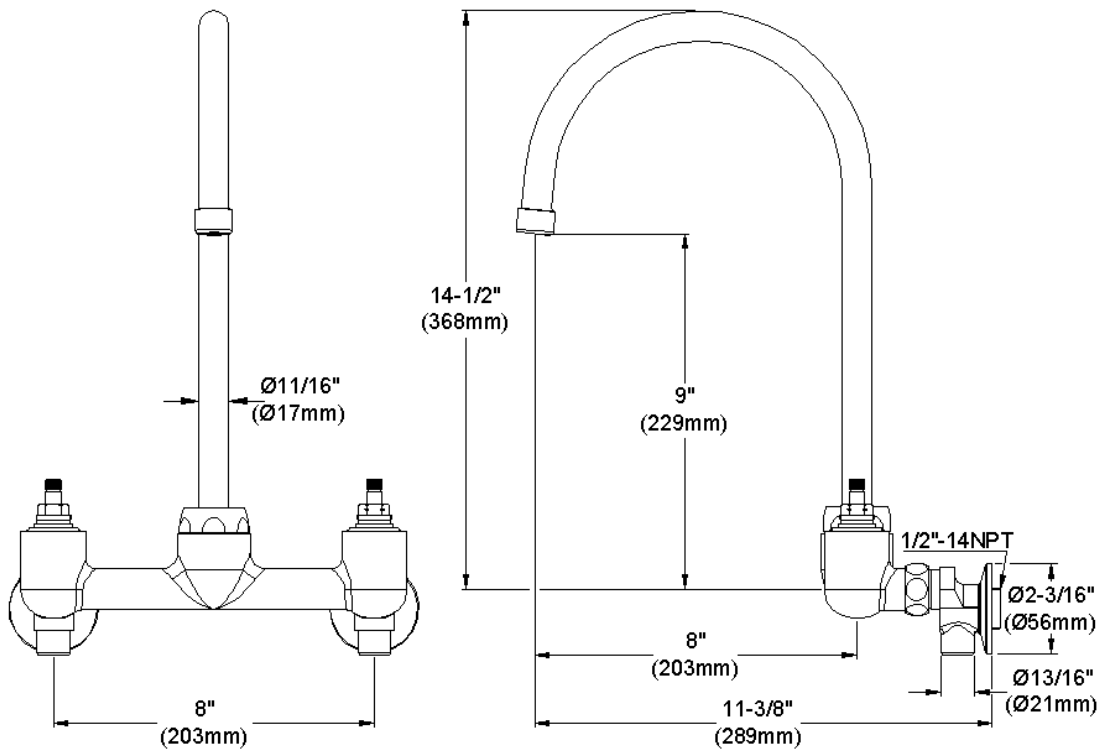

#### GENERAL FEATURES

- Quarter turn ceramic disc cartridge
- Solid brass construction
- Chrome finish
- Replacement cartridge A70001 for cold
- Replacement cartridge A70002 for hot
- Includes spout swing restriction pin
- Shut off valve with 1/2" NPT Female Inlets

#### COMPLIES WITH:

- ASME/ANSI A112.18.1
- CSA B125-01
- NSF/ANSI 61
- ADA
- UPC/CUPC
- IAPMO Listed

Lever Handle 2 inch, Two Piece

Replacement Handle A55385  
Replacement Escutcheon A55390

**FRONT VIEW**