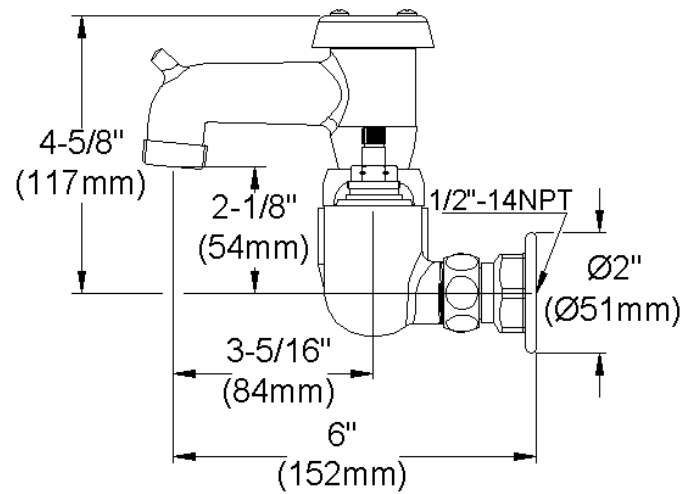

ELKAY® SPECIFICATIONS

Commercial Faucet Model LK940BP03T6H Wall Mount 8" Center Bucket Hook Polished 3"

GENERAL FEATURES

- Quarter turn ceramic disc cartridge
- Solid brass construction
- Chrome finish
- Replacement cartridge A70001 for cold
- Replacement cartridge A70002 for hot
- Includes spout swing restriction pin
- 1/2" NPT Female Inlets

COMPLIES WITH:

- ASME/ANSI A112.18.1
- CSA B125-01
- NSF/ANSI 61
- ADA
- UPC/CUPC
- IAPMO Listed

Wristblade Handle 6 inch, Two Piece

Replacement Handle A55388
Replacement Escutcheon A55390

FRONT VIEW

(shown less handles)