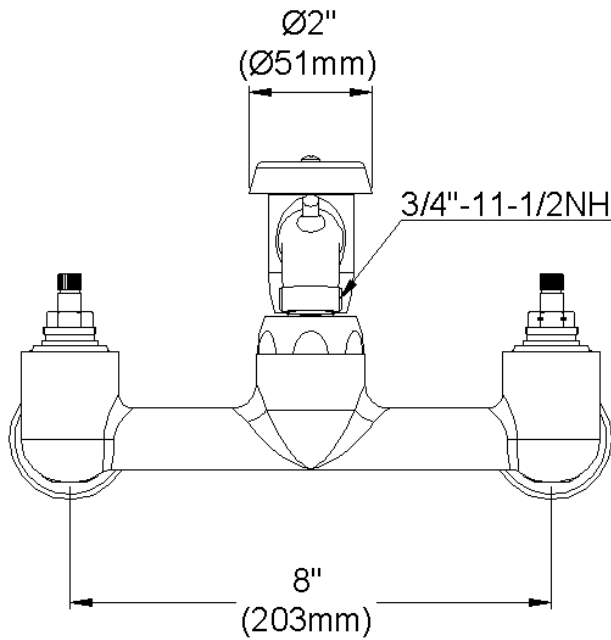

ELKAY® SPECIFICATIONS

Commercial Faucet Model LK940BP03T6H Wall Mount 8" Center Bucket Hook Polished 3"

GENERAL FEATURES

- Quarter turn ceramic disc cartridge
- Solid brass construction
- Chrome finish
- Replacement cartridge A70001 for cold
- Replacement cartridge A70002 for hot
- Includes spout swing restriction pin
- 1/2" NPT Female Inlets

COMPLIES WITH:

- ASME/ANSI A112.18.1
- CSA B125-01
- NSF/ANSI 61
- ADA
- UPC/CUPC
- IAPMO Listed

Wristblade Handle 6 inch, Two Piece

Replacement Handle A55388
Replacement Escutcheon A55390

FRONT VIEW

(shown less handles)