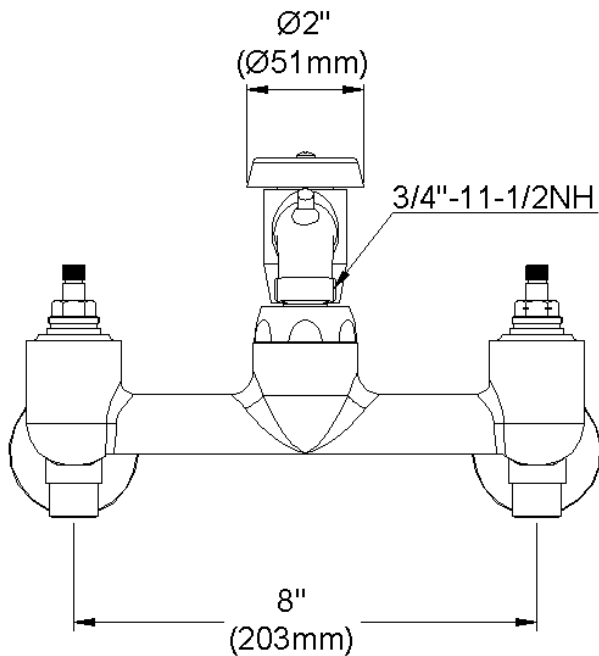

ELKAY[®]

SPECIFICATIONS

Commercial Faucet Model LK940BP03T4S Wall Mount 8" Center Bucket Hook Polished 3"

GENERAL FEATURES

- Quarter turn ceramic disc cartridge
- Solid brass construction
- Chrome finish
- Replacement cartridge A70001 for cold
- Replacement cartridge A70002 for hot
- Includes spout swing restriction pin
- Shut off valve with 1/2" NPT Female Inlets

COMPLIES WITH:

- ASME/ANSI A112.18.1
- CSA B125-01
- NSF/ANSI 61
- ADA
- UPC/CUPC
- IAPMO Listed

Wristblade Handle 4 inch, Two Piece

Replacement Handle A55387
Replacement Escutcheon A55390

FRONT VIEW

(shown less handles)