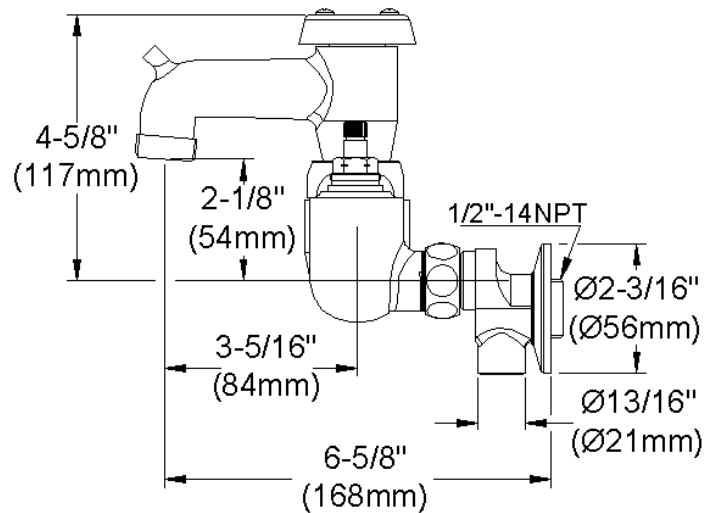

ELKAY[®]

SPECIFICATIONS

Commercial Faucet Model LK940BP03T4S Wall Mount 8" Center Bucket Hook Polished 3"

GENERAL FEATURES

- Quarter turn ceramic disc cartridge
- Solid brass construction
- Chrome finish
- Replacement cartridge A70001 for cold
- Replacement cartridge A70002 for hot
- Includes spout swing restriction pin
- Shut off valve with 1/2" NPT Female Inlets

COMPLIES WITH:

- ASME/ANSI A112.18.1
- CSA B125-01
- NSF/ANSI 61
- ADA
- UPC/CUPC
- IAPMO Listed

Wristblade Handle 4 inch, Two Piece

Replacement Handle A55387
Replacement Escutcheon A55390

FRONT VIEW

(shown less handles)