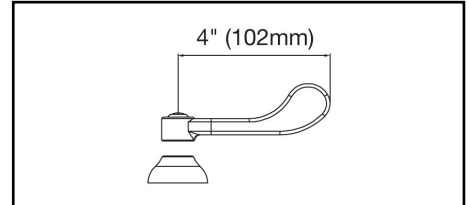

ELKAY[®]

SPECIFICATIONS

Commercial Faucet Model LK940BP03T4S Wall Mount 8" Center Bucket Hook Polished 3"

GENERAL FEATURES

- Quarter turn ceramic disc cartridge
- Solid brass construction
- Chrome finish
- Replacement cartridge A70001 for cold
- Replacement cartridge A70002 for hot
- Includes spout swing restriction pin
- Shut off valve with 1/2" NPT Female Inlets

COMPLIES WITH:

- ASME/ANSI A112.18.1
- CSA B125-01
- NSF/ANSI 61
- ADA
- UPC/CUPC
- IAPMO Listed

Wristblade Handle 4 inch, Two Piece

Replacement Handle A55387
Replacement Escutcheon A55390

FRONT VIEW

(shown less handles)