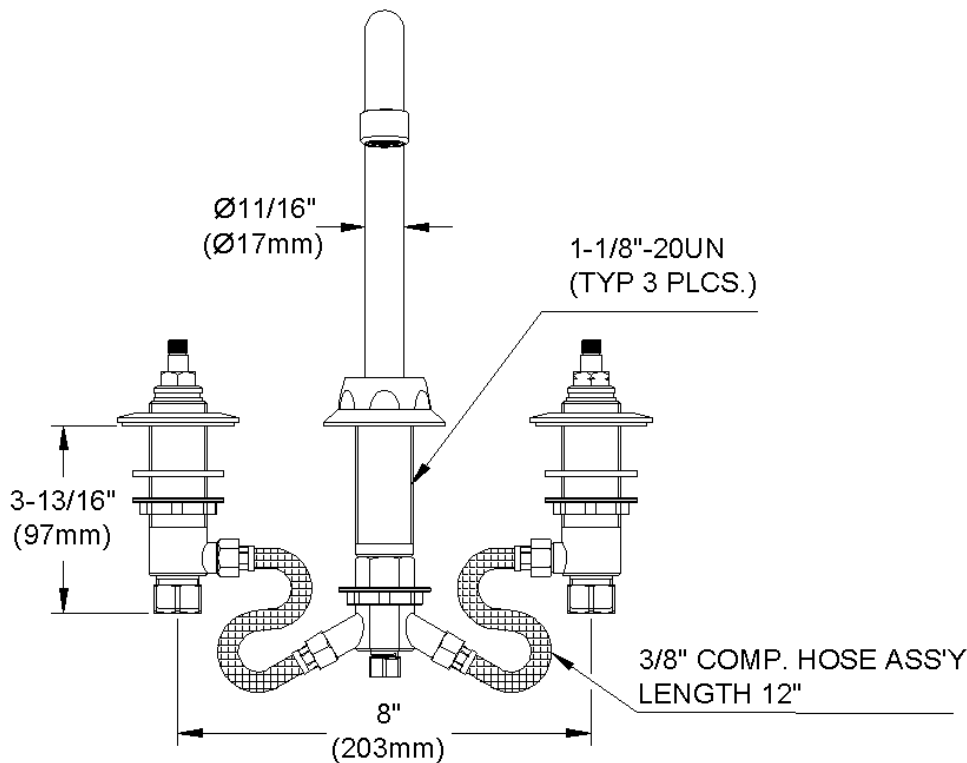

#### GENERAL FEATURES

- Adjustable mounting up to 8" spread
- Quarter turn ceramic disc cartridge
- Solid brass construction
- Chrome finish
- Replacement cartridge A70001 for cold
- Replacement cartridge A70002 for hot
- Includes spout swing restriction pin

#### COMPLIES WITH:

- ASME/ANSI A112.18.1
- CSA B125-01
- NSF/ANSI 61
- ADA
- UPC/CUPC
- IAPMO Listed

Wristblade Handle 4 inch, Two Piece

Replacement Handle A55387  
Replacement Escutcheon A55390

**FRONT VIEW**