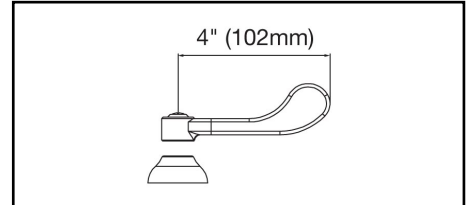

ELKAY®

SPECIFICATIONS

Commercial Faucet Model LK800GN04T4 Deck Mount 8" Center Gooseneck 4"

GENERAL FEATURES

- Adjustable mounting up to 8" spread
- Quarter turn ceramic disc cartridge
- Solid brass construction
- Chrome finish
- Replacement cartridge A70001 for cold
- Replacement cartridge A70002 for hot
- Includes spout swing restriction pin

COMPLIES WITH:

- ASME/ANSI A112.18.1
- CSA B125-01
- NSF/ANSI 61
- ADA
- UPC/CUPC
- IAPMO Listed

Wristblade Handle 4 inch, Two Piece

Replacement Handle A55387
Replacement Escutcheon A55390