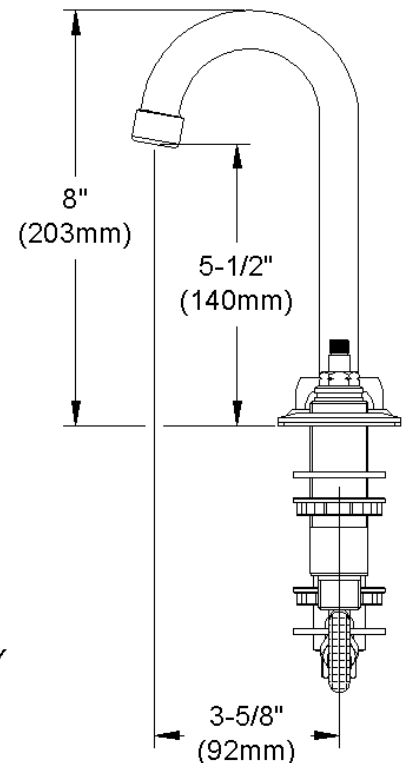

#### GENERAL FEATURES

- Adjustable mounting up to 8" spread
- Quarter turn ceramic disc cartridge
- Solid brass construction
- Chrome finish
- Replacement cartridge A70001 for cold
- Replacement cartridge A70002 for hot
- Includes spout swing restriction pin

#### COMPLIES WITH:

- ASME/ANSI A112.18.1
- CSA B125-01
- NSF/ANSI 61
- ADA
- UPC/CUPC
- IAPMO Listed

Wristblade Handle 4 inch, Two Piece

Replacement Handle A55387  
Replacement Escutcheon A55390

**FRONT VIEW**

(shown less handles)

**SIDE VIEW**

<b>Job Name:</b>	<b>Item #:</b>
<b>Notes:</b>	
<b>Architect/Engineer Approval:</b>	<b>Date: 10/7/2005</b>

For warranty information go to [www.elkayusa.com](http://www.elkayusa.com)