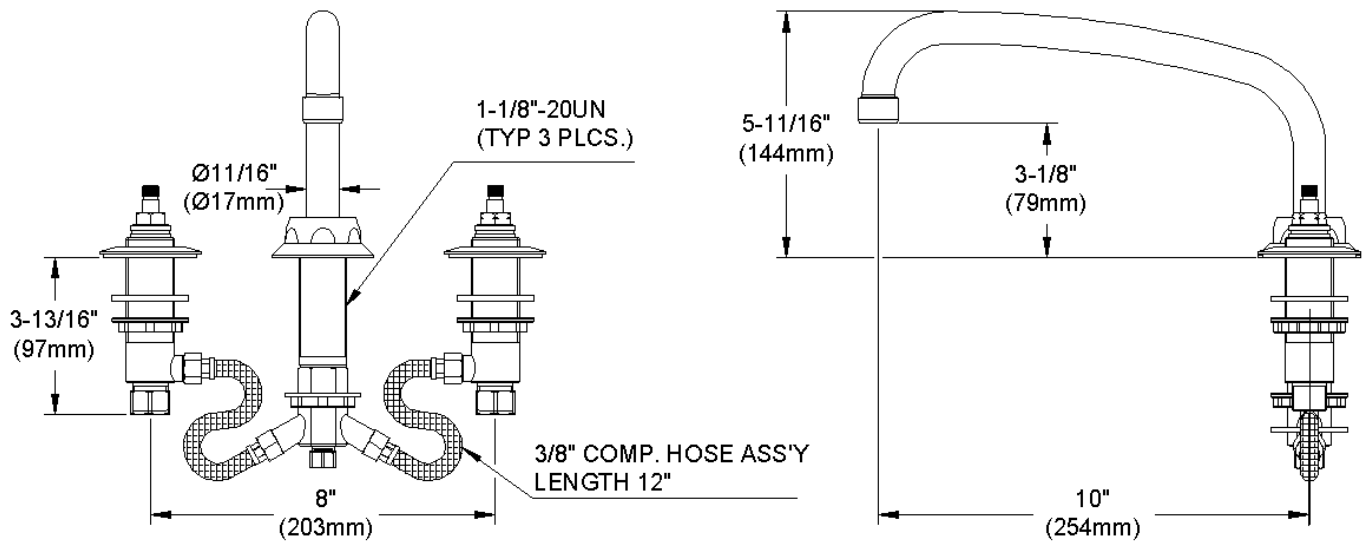

#### GENERAL FEATURES

- Adjustable mounting up to 8" spread
- Quarter turn ceramic disc cartridge
- Solid brass construction
- Chrome finish
- Replacement cartridge A70001 for cold
- Replacement cartridge A70002 for hot
- Includes spout swing restriction pin

#### COMPLIES WITH:

- ASME/ANSI A112.18.1
- CSA B125-01
- NSF/ANSI 61
- ADA
- UPC/CUPC
- IAPMO Listed

Wristblade Handle 4 inch, Two Piece

Replacement Handle A55387  
Replacement Escutcheon A55390

**FRONT VIEW**