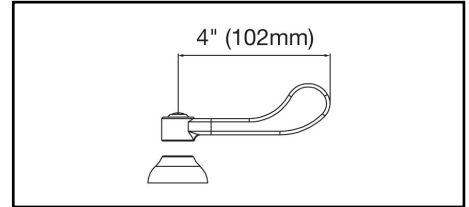

ELKAY®

SPECIFICATIONS

Commercial Faucet Model LK800AT10T4 Deck Mount 8" Center Arc Tube 10"

GENERAL FEATURES

- Adjustable mounting up to 8" spread
- Quarter turn ceramic disc cartridge
- Solid brass construction
- Chrome finish
- Replacement cartridge A70001 for cold
- Replacement cartridge A70002 for hot
- Includes spout swing restriction pin

COMPLIES WITH:

- ASME/ANSI A112.18.1
- CSA B125-01
- NSF/ANSI 61
- ADA
- UPC/CUPC
- IAPMO Listed

Wristblade Handle 4 inch, Two Piece

Replacement Handle A55387
Replacement Escutcheon A55390