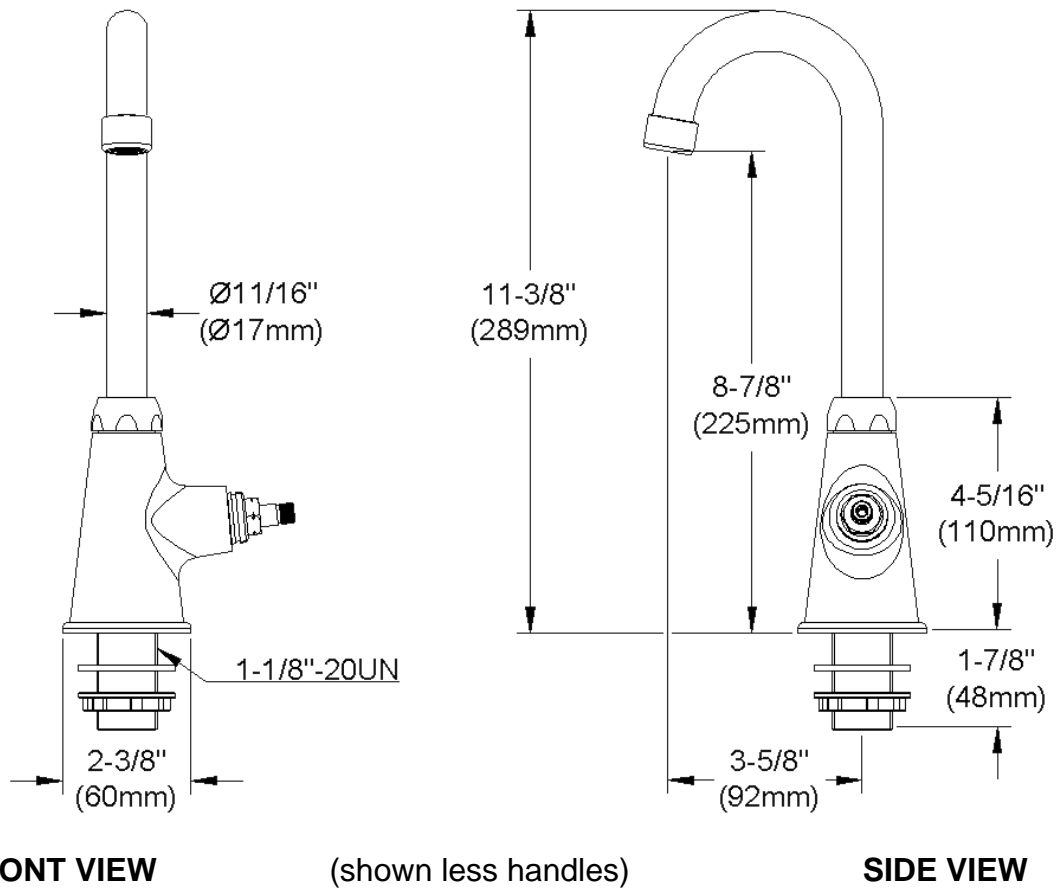

ELKAY[®]

SPECIFICATIONS

Commercial Faucet Model LK535GN04T6 Deck Mount Single Hole Gooseneck 4"

GENERAL FEATURES

- Quarter turn ceramic disc cartridge
- Solid brass construction
- Chrome finish
- Replacement cartridge A70001 for cold
- Includes spout swing restriction pin
- Single control

COMPLIES WITH:

- ASME/ANSI A112.18.1
- CSA B125-01
- NSF/ANSI 61
- ADA
- UPC/CUPC
- IAPMO Listed

Wristblade Handle 6 inch, Two Piece

Replacement Handle A55388
Replacement Escutcheon A55391

Job Name:	Item #:
Notes:	
Architect/Engineer Approval:	Date: 10/21/2005