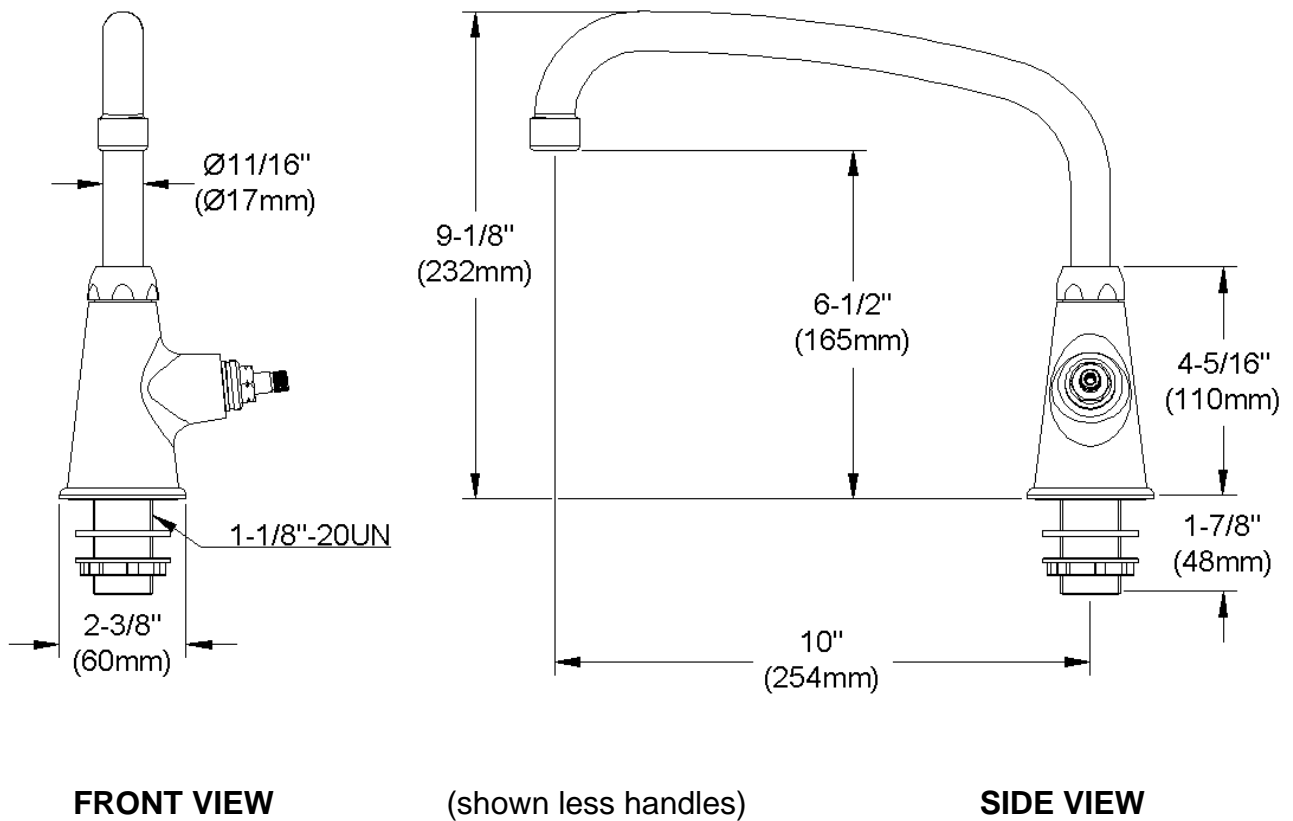

## Commercial Faucet Model LK535AT10T6 Deck Mount Single Hole Arc Tube 10"

### GENERAL FEATURES

- Quarter turn ceramic disc cartridge
- Solid brass construction
- Chrome finish
- Replacement cartridge A70001 for cold
- Includes spout swing restriction pin
- Single control

### COMPLIES WITH:

- ASME/ANSI A112.18.1
- CSA B125-01
- NSF/ANSI 61
- ADA
- UPC/CUPC
- IAPMO Listed

Wristblade Handle 6 inch, Two Piece

Replacement Handle A55388  
Replacement Escutcheon A55391

<b>Job Name:</b>	<b>Item #:</b>
<b>Notes:</b>	
<b>Architect/Engineer Approval:</b>	<b>Date:</b> 10/21/2005