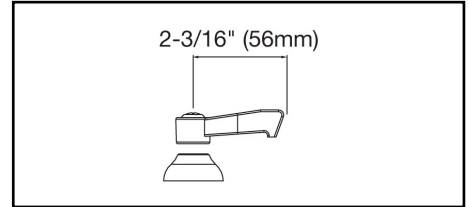

ELKAY[®]

SPECIFICATIONS

Commercial Faucet Model LK535AT10L2 Deck Mount Single Hole Arc Tube 10"

GENERAL FEATURES

- Quarter turn ceramic disc cartridge
- Solid brass construction
- Chrome finish
- Replacement cartridge A70001 for cold
- Includes spout swing restriction pin
- Single control

COMPLIES WITH:

- ASME/ANSI A112.18.1
- CSA B125-01
- NSF/ANSI 61
- ADA
- UPC/CUPC
- IAPMO Listed

Lever Handle 2 inch, Two Piece

Replacement Handle A55385
Replacement Escutcheon A55391

Job Name:	Item #:
Notes:	
Architect/Engineer Approval:	Date: 10/21/2005