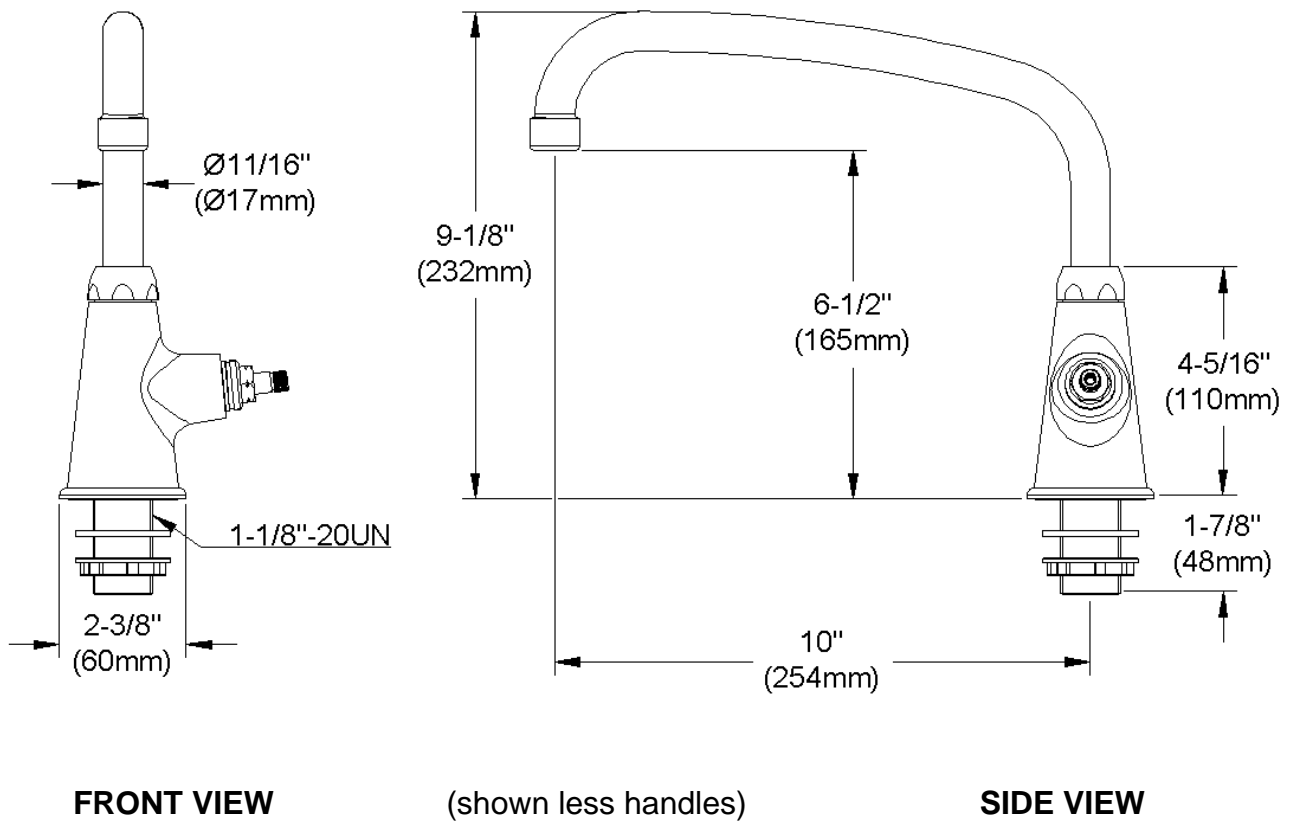

ELKAY[®]

SPECIFICATIONS

Commercial Faucet Model LK535AT10L2 Deck Mount Single Hole Arc Tube 10"

GENERAL FEATURES

- Quarter turn ceramic disc cartridge
- Solid brass construction
- Chrome finish
- Replacement cartridge A70001 for cold
- Includes spout swing restriction pin
- Single control

COMPLIES WITH:

- ASME/ANSI A112.18.1
- CSA B125-01
- NSF/ANSI 61
- ADA
- UPC/CUPC
- IAPMO Listed

Lever Handle 2 inch, Two Piece

Replacement Handle A55385
Replacement Escutcheon A55391

Job Name:	Item #:
Notes:	
Architect/Engineer Approval:	Date: 10/21/2005