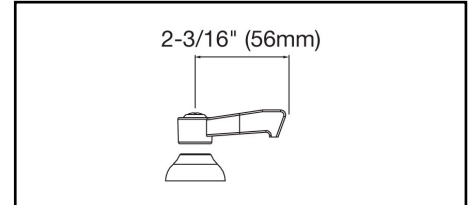

ELKAY[®]

SPECIFICATIONS

Commercial Faucet Model LK535AT08L2 Deck Mount Single Hole Arc Tube 8"

GENERAL FEATURES

- Quarter turn ceramic disc cartridge
- Solid brass construction
- Chrome finish
- Replacement cartridge A70001 for cold
- Includes spout swing restriction pin
- Single control

COMPLIES WITH:

- ASME/ANSI A112.18.1
- CSA B125-01
- NSF/ANSI 61
- ADA
- UPC/CUPC
- IAPMO Listed

Lever Handle 2 inch, Two Piece

Replacement Handle A55385
Replacement Escutcheon A55391

FRONT VIEW

(shown less handles)