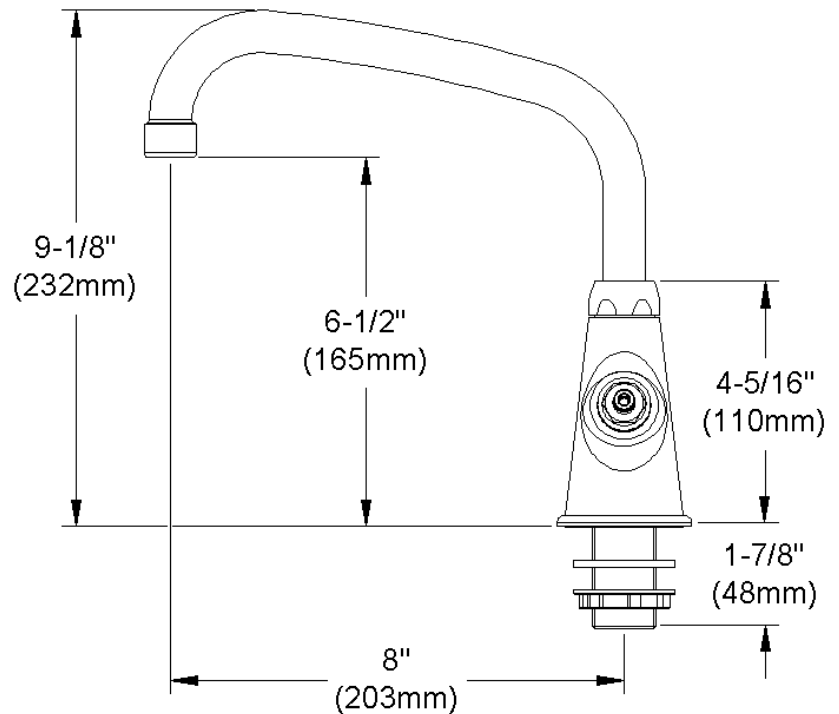

ELKAY[®]

SPECIFICATIONS

Commercial Faucet Model LK535AT08L2 Deck Mount Single Hole Arc Tube 8"

GENERAL FEATURES

- Quarter turn ceramic disc cartridge
- Solid brass construction
- Chrome finish
- Replacement cartridge A70001 for cold
- Includes spout swing restriction pin
- Single control

COMPLIES WITH:

- ASME/ANSI A112.18.1
- CSA B125-01
- NSF/ANSI 61
- ADA
- UPC/CUPC
- IAPMO Listed

Lever Handle 2 inch, Two Piece

Replacement Handle A55385
Replacement Escutcheon A55391

FRONT VIEW

(shown less handles)