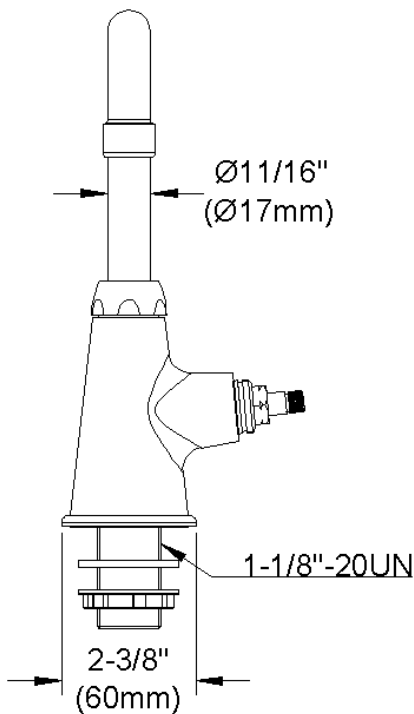

ELKAY[®]

SPECIFICATIONS

Commercial Faucet Model LK535AT08L2 Deck Mount Single Hole Arc Tube 8"

GENERAL FEATURES

- Quarter turn ceramic disc cartridge
- Solid brass construction
- Chrome finish
- Replacement cartridge A70001 for cold
- Includes spout swing restriction pin
- Single control

COMPLIES WITH:

- ASME/ANSI A112.18.1
- CSA B125-01
- NSF/ANSI 61
- ADA
- UPC/CUPC
- IAPMO Listed

Lever Handle 2 inch, Two Piece

Replacement Handle A55385
Replacement Escutcheon A55391

FRONT VIEW

(shown less handles)