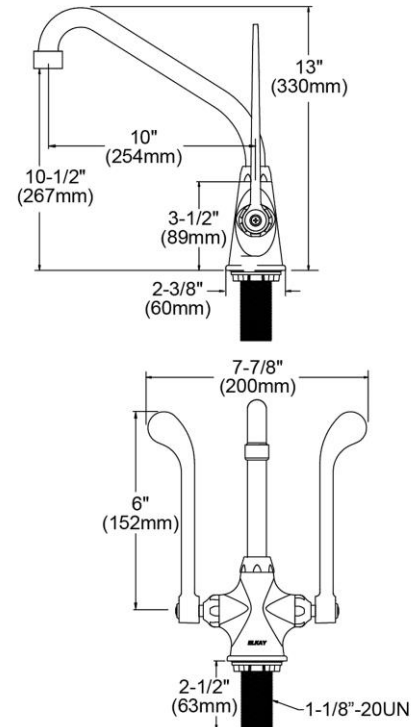

PART: _____ QTY: _____

PROJECT: _____

CONTACT: _____

DATE: _____

NOTES: _____

APPROVAL: _____

In keeping with our policy of continuing product improvement, Elkay reserves the right to change product specifications without notice. Please visit elkay.com for the most current version of Elkay product specification sheets. This specification describes an Elkay product with design, quality, and functional benefits to the user. When making a comparison of other producers' offerings, be certain these features are not overlooked.