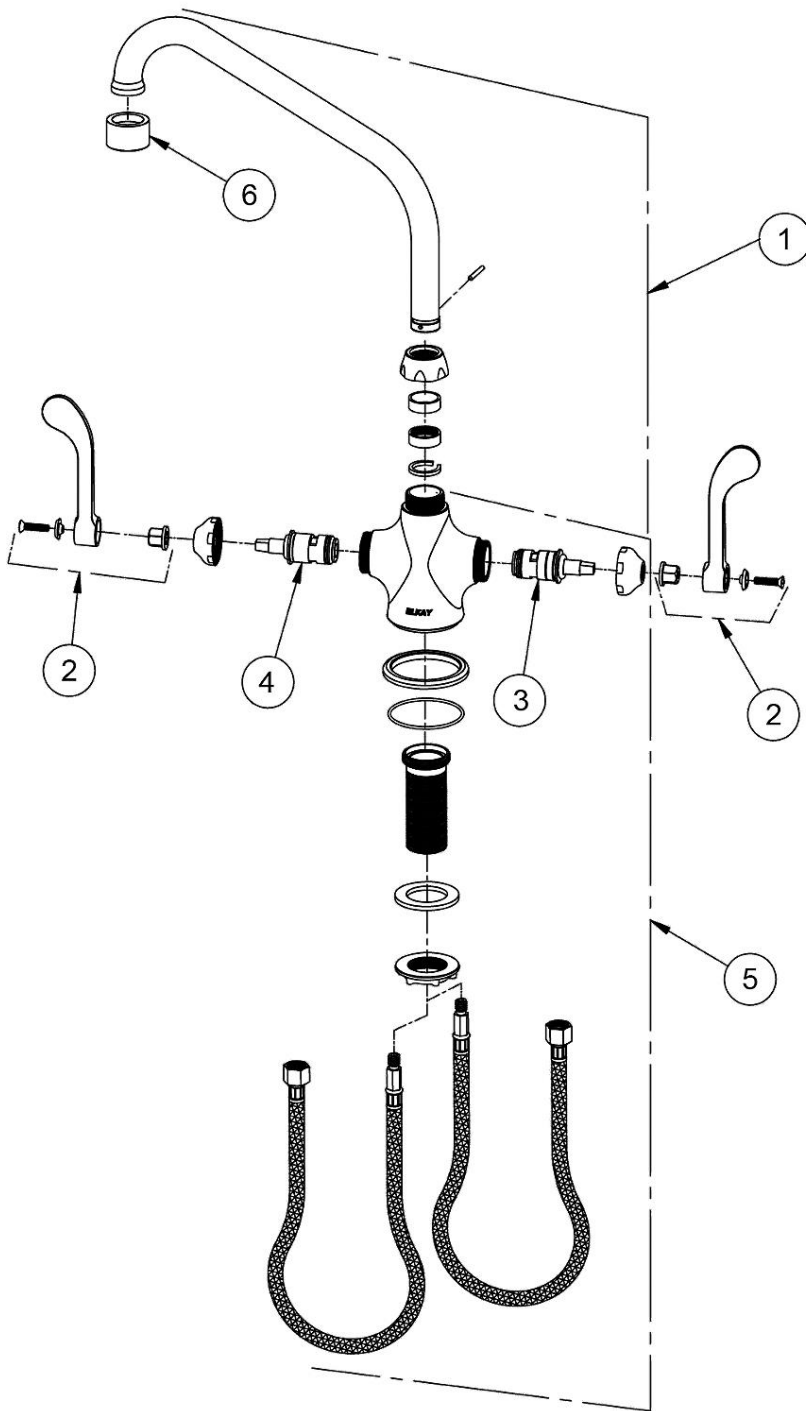

PRODUCT SPECIFICATIONS

Classroom Deck Mount Faucet. Faucet has a flow rate of 1.5 GPM, and is made of Chrome Plated Brass material, with a Quarter Turn Ceramic Disc valve. Faucet requires 1 faucet holes.

Mounting Type:	Deck Mount
Special Features:	Low Flow Solid Brass Construction 1.5 GPM VR aerator installed with 2.2 and .5 GPM inserts included Spout swing restriction pin
Finish:	Chrome
Handle Type:	6" Wristblade Handle
Deck Clearance:	10-1/2"
Spout Reach:	10"
Spout Height:	13"
Hole Drillings:	1
Material:	Chrome Plated Brass
Valve Type:	Quarter Turn Ceramic Disc
Valve Connection:	1 1/8" Unified Screw Thread, Standard Series
Flow Rate:	1.5 GPM
Spout Type:	Flexible Spout

ITEM	IND. PART	DESCRIPTION
1	A55445	Spout
2	45920C	Handle, 6"
3	45923C	Right Cold Cartridge
4	45924C	Left Hot Cartridge
5	45915C	Body
6	LK734	2.2 GPM VR Aerator

In keeping with our policy of continuing product improvement, Elkay reserves the right to change product specifications without notice. Please visit elkay.com for the most current version of Elkay product specification sheets. This specification describes an Elkay product with design, quality, and functional benefits to the user. When making a comparison of other producers' offerings, be certain these features are not overlooked.