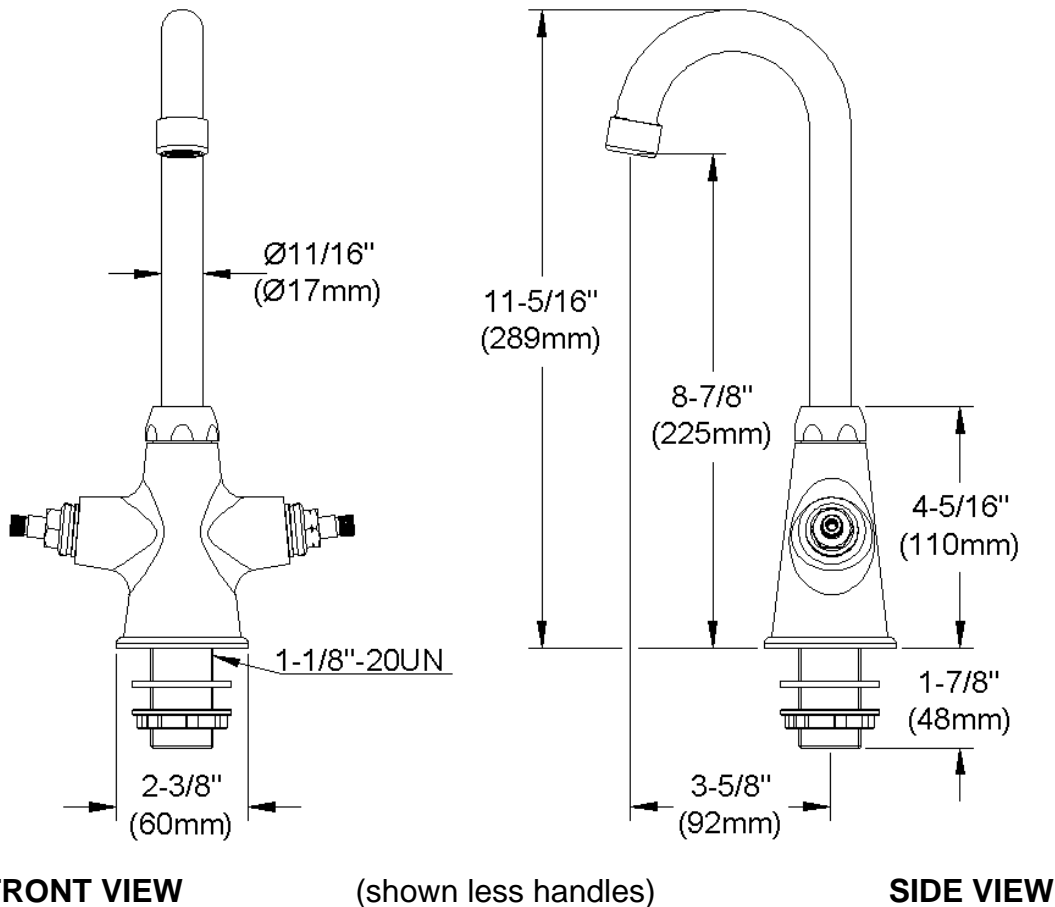

ELKAY[®]

SPECIFICATIONS

Commercial Faucet Model LK500GN04T6 Deck Mount Single Hole Gooseneck 4"

GENERAL FEATURES

- Quarter turn ceramic disc cartridge
- Solid brass construction
- Chrome Finish
- Replacement cartridge A70001 for cold
- Replacement cartridge A70002 for hot
- Includes spout swing restriction pin
- Dual control

COMPLIES WITH:

- ASME/ANSI A112.18.1
- CSA B125-01
- NSF/ANSI 61
- ADA
- UPC/CUPC
- IAPMO Listed

Wristblade Handle 6 inch, Two Piece

Replacement Handle A55388
Replacement Escutcheon A55391

Job Name:	Item #:
Notes:	
Architect/Engineer Approval:	Date: 10/18/2005