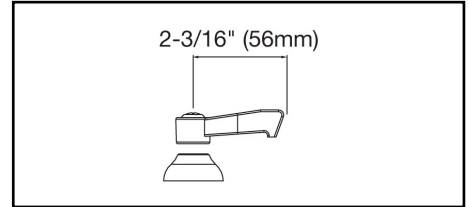

ELKAY[®]

SPECIFICATIONS

Commercial Faucet Model LK406AT08L2 Deck Mount 4" Center Arc Tube 8"

GENERAL FEATURES

- Quarter turn ceramic disc cartridge
- Solid brass construction
- Chrome finish
- Replacement cartridge A70001 for cold
- Replacement cartridge A70002 for hot
- Includes spout swing restriction pin

COMPLIES WITH:

- ASME/ANSI A112.18.1
- CSA B125-01
- NSF/ANSI 61
- ADA
- UPC/CUPC
- IAPMO Listed

Lever Handle 2 inch, Two Piece

Replacement Handle A55385
Replacement Escutcheon A55390

FRONT VIEW

(shown less handles)