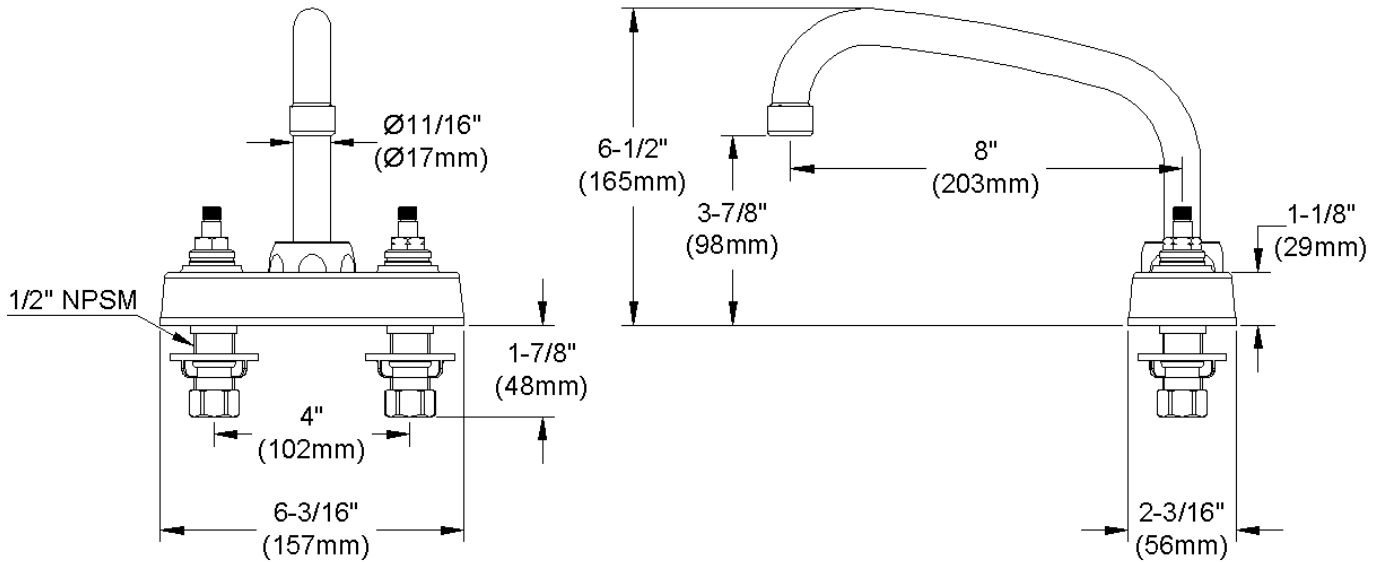

ELKAY[®]

SPECIFICATIONS

Commercial Faucet Model LK406AT08L2 Deck Mount 4" Center Arc Tube 8"

GENERAL FEATURES

- Quarter turn ceramic disc cartridge
- Solid brass construction
- Chrome finish
- Replacement cartridge A70001 for cold
- Replacement cartridge A70002 for hot
- Includes spout swing restriction pin

COMPLIES WITH:

- ASME/ANSI A112.18.1
- CSA B125-01
- NSF/ANSI 61
- ADA
- UPC/CUPC
- IAPMO Listed

Lever Handle 2 inch, Two Piece

Replacement Handle A55385
Replacement Escutcheon A55390

FRONT VIEW

(shown less handles)