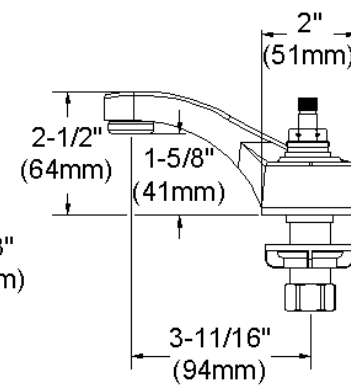

ELKAY[®]

SPECIFICATIONS

Commercial Faucet
Model LK403L2

Deck Mount 4" Center Integral Spout with Pop-Up

GENERAL FEATURES

- Quarter turn ceramic disc cartridge
- Solid brass construction
- Chrome finish
- Replacement cartridge A70001 for cold
- Replacement cartridge A70002 for hot

COMPLIES WITH:

- ASME/ANSI A112.18.1
- CSA B125-01
- NSF/ANSI 61
- ADA
- UPC/CUPC
- IAPMO Listed

Lever Handle 2 inch, Two Piece

Replacement Handle A55385
Replacement Escutcheon A55390

FRONT VIEW

(shown less handles)