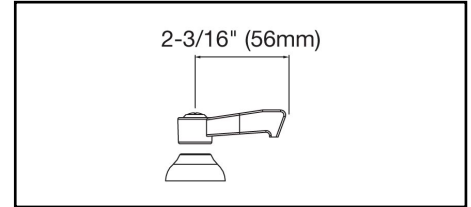

ELKAY[®]

SPECIFICATIONS

Commercial Faucet
Model LK403L2

Deck Mount 4" Center Integral Spout with Pop-Up

GENERAL FEATURES

- Quarter turn ceramic disc cartridge
- Solid brass construction
- Chrome finish
- Replacement cartridge A70001 for cold
- Replacement cartridge A70002 for hot

COMPLIES WITH:

- ASME/ANSI A112.18.1
- CSA B125-01
- NSF/ANSI 61
- ADA
- UPC/CUPC
- IAPMO Listed

Lever Handle 2 inch, Two Piece

Replacement Handle A55385
Replacement Escutcheon A55390

FRONT VIEW

(shown less handles)