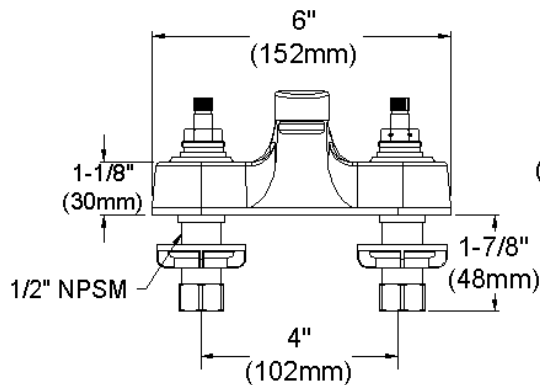

ELKAY[®]

SPECIFICATIONS

Commercial Faucet
Model LK403L2

Deck Mount 4" Center Integral Spout with Pop-Up

GENERAL FEATURES

- Quarter turn ceramic disc cartridge
- Solid brass construction
- Chrome finish
- Replacement cartridge A70001 for cold
- Replacement cartridge A70002 for hot

COMPLIES WITH:

- ASME/ANSI A112.18.1
- CSA B125-01
- NSF/ANSI 61
- ADA
- UPC/CUPC
- IAPMO Listed

Lever Handle 2 inch, Two Piece

Replacement Handle A55385
Replacement Escutcheon A55390

FRONT VIEW

(shown less handles)