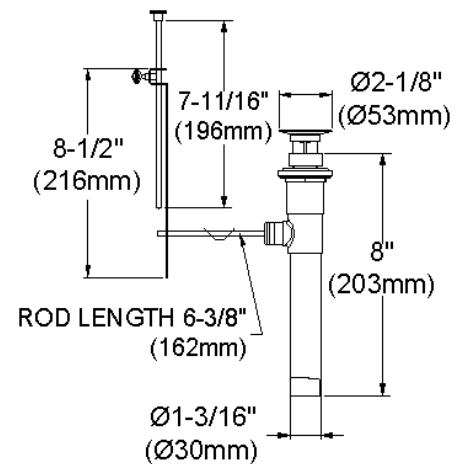

ELKAY[®]

SPECIFICATIONS

Commercial Faucet
Model LK403L2

Deck Mount 4" Center Integral Spout with Pop-Up

GENERAL FEATURES

- Quarter turn ceramic disc cartridge
- Solid brass construction
- Chrome finish
- Replacement cartridge A70001 for cold
- Replacement cartridge A70002 for hot

COMPLIES WITH:

- ASME/ANSI A112.18.1
- CSA B125-01
- NSF/ANSI 61
- ADA
- UPC/CUPC
- IAPMO Listed

Lever Handle 2 inch, Two Piece

Replacement Handle A55385
Replacement Escutcheon A55390

FRONT VIEW

(shown less handles)