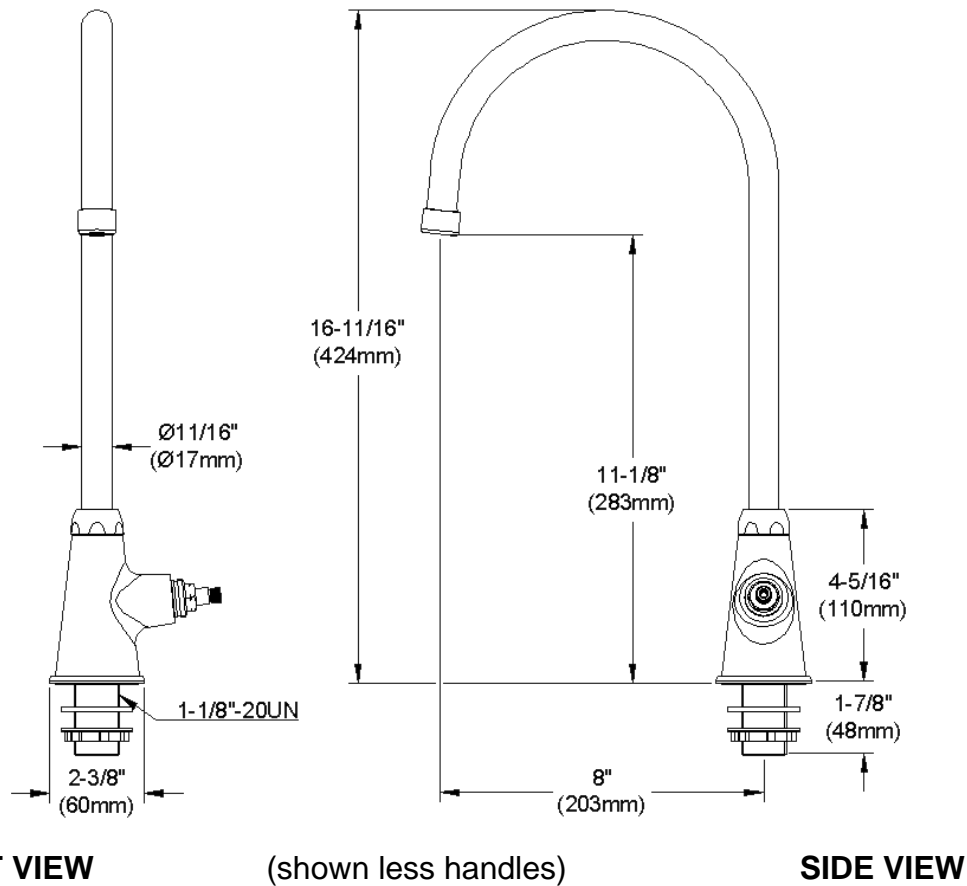

ELKAY[®]

SPECIFICATIONS

Commercial Faucet Model LK535GN08T4 Deck Mount Single Hole Gooseneck 8"

GENERAL FEATURES

- Quarter turn ceramic disc cartridge
- Solid brass construction
- Chrome finish
- Replacement cartridge A70001 for cold
- Includes spout swing restriction pin
- Single control

COMPLIES WITH:

- ASME/ANSI A112.18.1
- CSA B125-01
- NSF/ANSI 61
- ADA
- UPC/CUPC
- IAPMO Listed

Wristblade Handle 4 inch, Two Piece

Replacement Handle A55387
Replacement Escutcheon A55391

Job Name:	Item #:
Notes:	
Architect/Engineer Approval:	Date: 10/21/2005