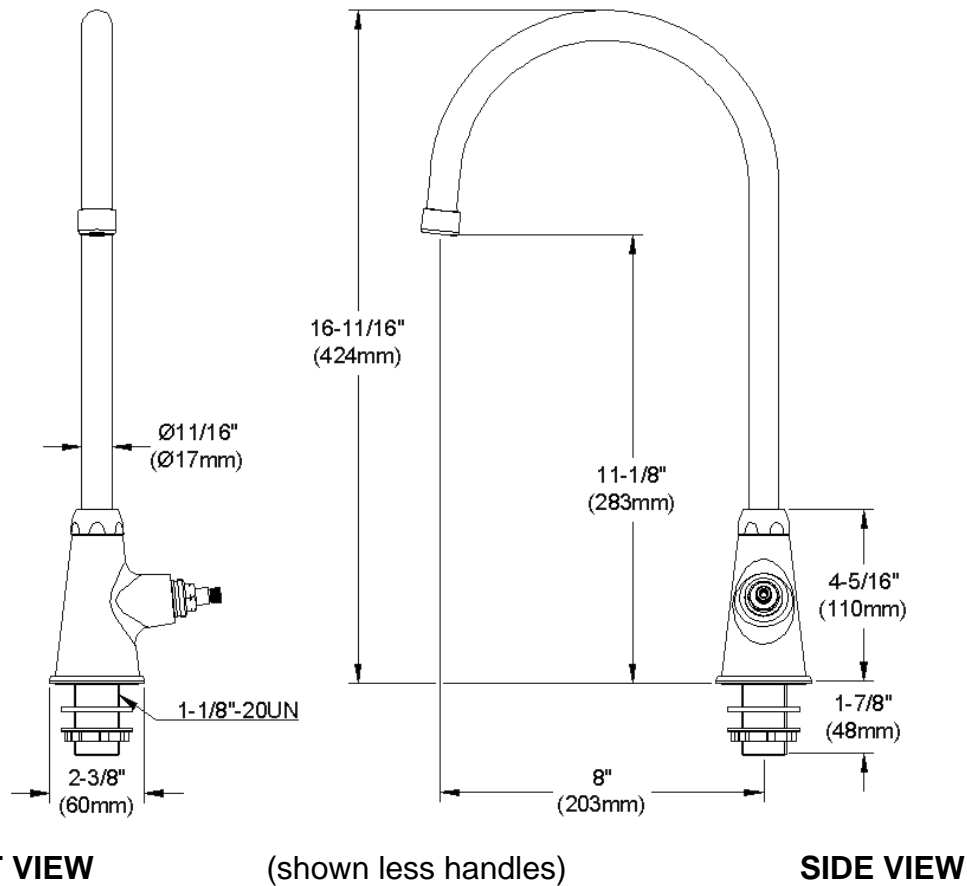

#### GENERAL FEATURES

- Quarter turn ceramic disc cartridge
- Solid brass construction
- Chrome finish
- Replacement cartridge A70001 for cold
- Includes spout swing restriction pin
- Single control

#### COMPLIES WITH:

- ASME/ANSI A112.18.1
- CSA B125-01
- NSF/ANSI 61
- ADA
- UPC/CUPC
- IAPMO Listed

Lever Handle 2 inch, Two Piece

Replacement Handle A55385  
Replacement Escutcheon A55391

<b>Job Name:</b>	<b>Item #:</b>
<b>Notes:</b>	
<b>Architect/Engineer Approval:</b>	<b>Date:</b> 10/21/2005