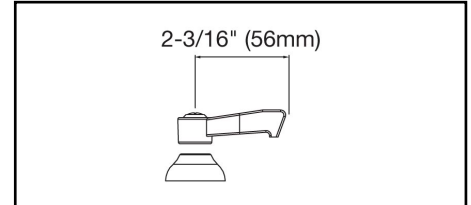

ELKAY®

SPECIFICATIONS

Commercial Faucet Model LK535GN08L2 Deck Mount Single Hole Gooseneck 8"

GENERAL FEATURES

- Quarter turn ceramic disc cartridge
- Solid brass construction
- Chrome finish
- Replacement cartridge A70001 for cold
- Includes spout swing restriction pin
- Single control

COMPLIES WITH:

- ASME/ANSI A112.18.1
- CSA B125-01
- NSF/ANSI 61
- ADA
- UPC/CUPC
- IAPMO Listed

Lever Handle 2 inch, Two Piece

Replacement Handle A55385
Replacement Escutcheon A55391