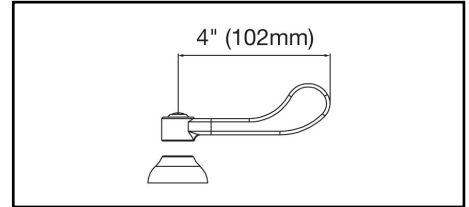

ELKAY[®]

SPECIFICATIONS

Commercial Faucet Model LK535AT12T4 Deck Mount Single Hole Arc Tube 12"

GENERAL FEATURES

- Quarter turn ceramic disc cartridge
- Solid brass construction
- Chrome finish
- Replacement cartridge A70001 for cold
- Includes spout swing restriction pin
- Single control

COMPLIES WITH:

- ASME/ANSI A112.18.1
- CSA B125-01
- NSF/ANSI 61
- ADA
- UPC/CUPC
- IAPMO Listed

Wristblade Handle 4 inch, Two Piece

Replacement Handle A55387
Replacement Escutcheon A55391

FRONT VIEW

(shown less handles)