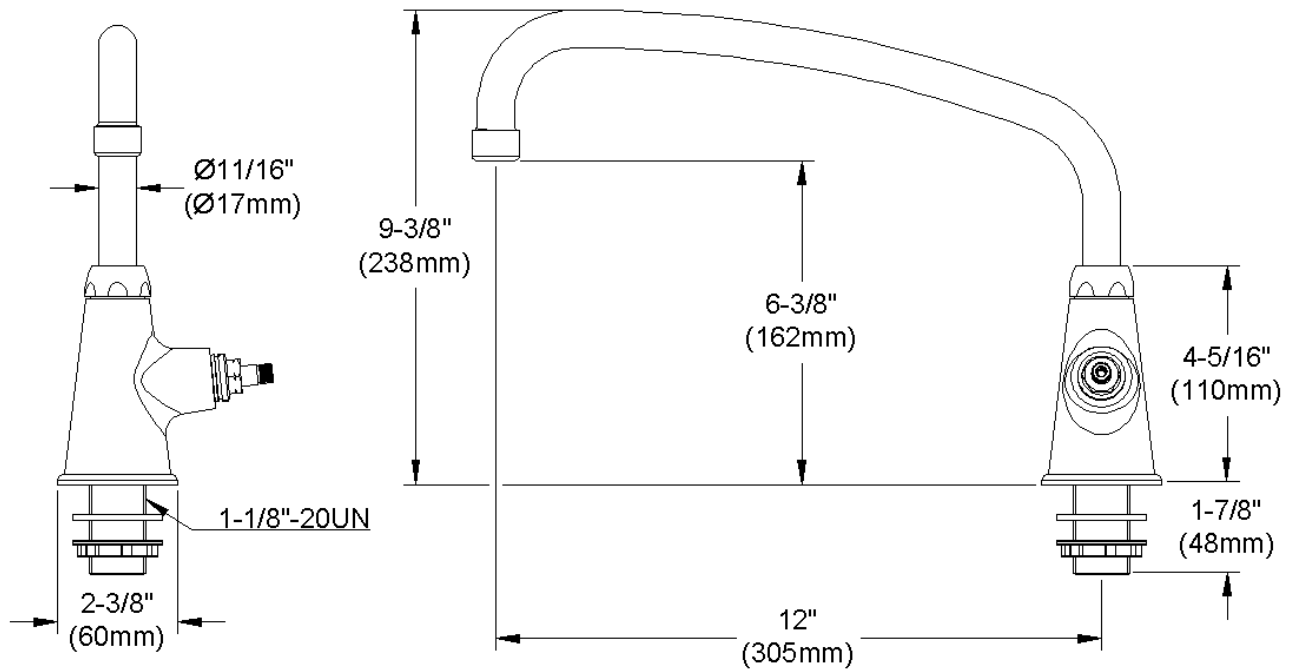

ELKAY[®]

SPECIFICATIONS

Commercial Faucet Model LK535AT12T4 Deck Mount Single Hole Arc Tube 12"

GENERAL FEATURES

- Quarter turn ceramic disc cartridge
- Solid brass construction
- Chrome finish
- Replacement cartridge A70001 for cold
- Includes spout swing restriction pin
- Single control

COMPLIES WITH:

- ASME/ANSI A112.18.1
- CSA B125-01
- NSF/ANSI 61
- ADA
- UPC/CUPC
- IAPMO Listed

Wristblade Handle 4 inch, Two Piece

Replacement Handle A55387
Replacement Escutcheon A55391

FRONT VIEW

(shown less handles)