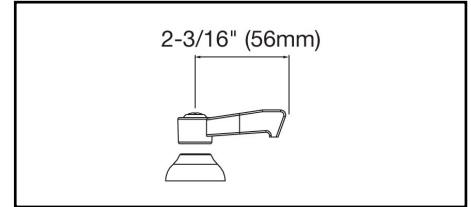

ELKAY[®]

SPECIFICATIONS

Commercial Faucet Model LK535AT12L2 Deck Mount Single Hole Arc Tube 12"

GENERAL FEATURES

- Quarter turn ceramic disc cartridge
- Solid brass construction
- Chrome finish
- Replacement cartridge A70001 for cold
- Includes spout swing restriction pin
- Single control

COMPLIES WITH:

- ASME/ANSI A112.18.1
- CSA B125-01
- NSF/ANSI 61
- ADA
- UPC/CUPC
- IAPMO Listed

Lever Handle 2 inch, Two Piece

Replacement Handle A55385
Replacement Escutcheon A55391

FRONT VIEW

(shown less handles)