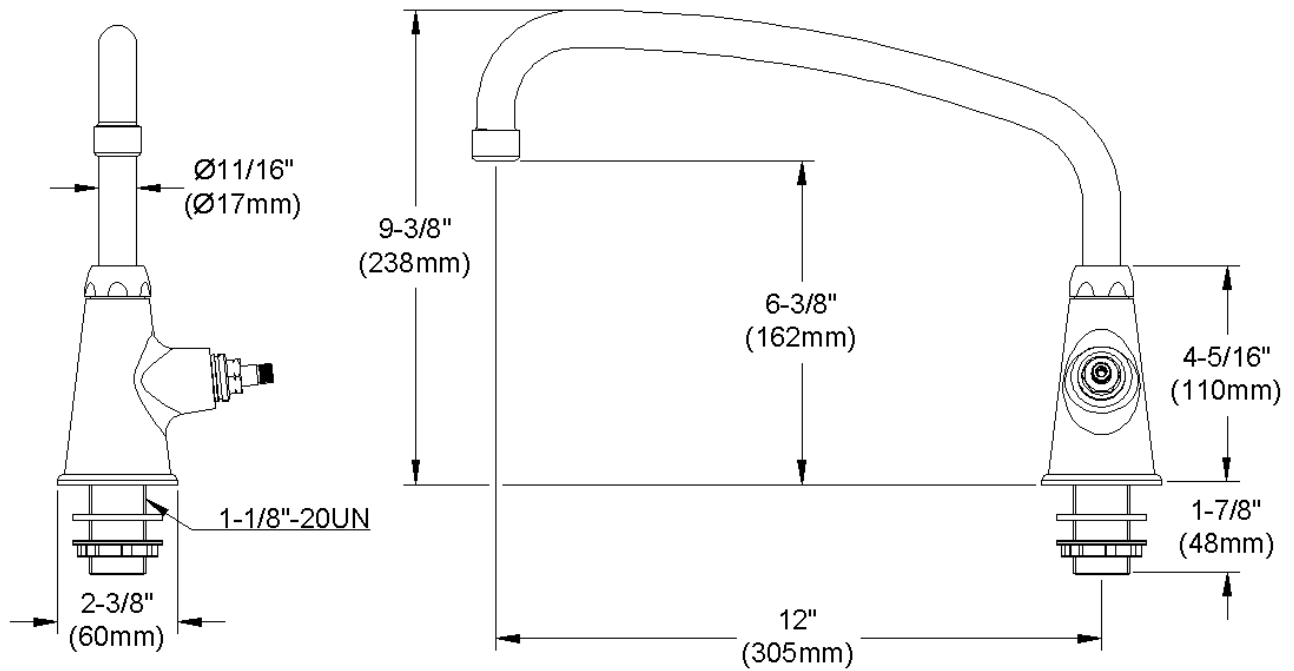

ELKAY[®]

SPECIFICATIONS

Commercial Faucet Model LK535AT12L2 Deck Mount Single Hole Arc Tube 12"

GENERAL FEATURES

- Quarter turn ceramic disc cartridge
- Solid brass construction
- Chrome finish
- Replacement cartridge A70001 for cold
- Includes spout swing restriction pin
- Single control

COMPLIES WITH:

- ASME/ANSI A112.18.1
- CSA B125-01
- NSF/ANSI 61
- ADA
- UPC/CUPC
- IAPMO Listed

Lever Handle 2 inch, Two Piece

Replacement Handle A55385
Replacement Escutcheon A55391

FRONT VIEW

(shown less handles)