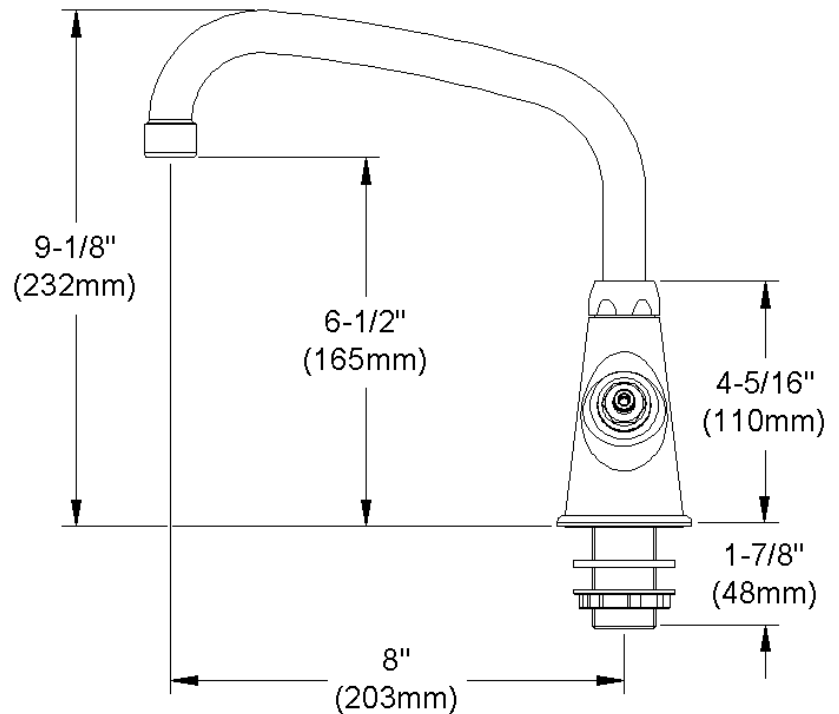

#### GENERAL FEATURES

- Quarter turn ceramic disc cartridge
- Solid brass construction
- Chrome finish
- Replacement cartridge A70001 for cold
- Includes spout swing restriction pin
- Single control

#### COMPLIES WITH:

- ASME/ANSI A112.18.1
- CSA B125-01
- NSF/ANSI 61
- ADA
- UPC/CUPC
- IAPMO Listed

Wristblade Handle 6 inch, Two Piece

Replacement Handle A55388  
Replacement Escutcheon A55391

**FRONT VIEW**