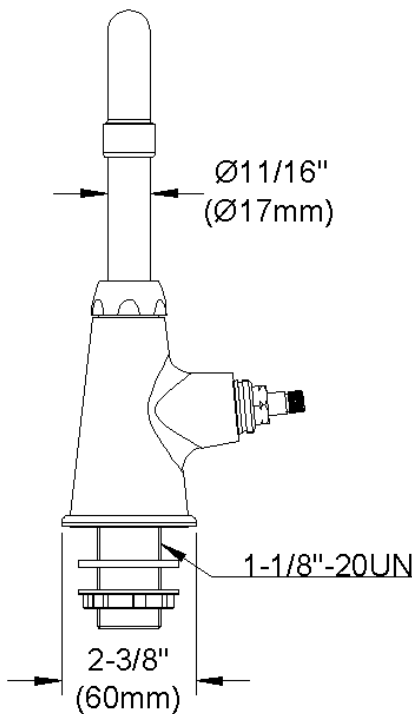

### Commercial Faucet Model LK535AT08T6 Deck Mount Single Hole Arc Tube 8"

#### GENERAL FEATURES

- Quarter turn ceramic disc cartridge
- Solid brass construction
- Chrome finish
- Replacement cartridge A70001 for cold
- Includes spout swing restriction pin
- Single control

#### COMPLIES WITH:

- ASME/ANSI A112.18.1
- CSA B125-01
- NSF/ANSI 61
- ADA
- UPC/CUPC
- IAPMO Listed

Wristblade Handle 6 inch, Two Piece

Replacement Handle A55388  
Replacement Escutcheon A55391

**FRONT VIEW**