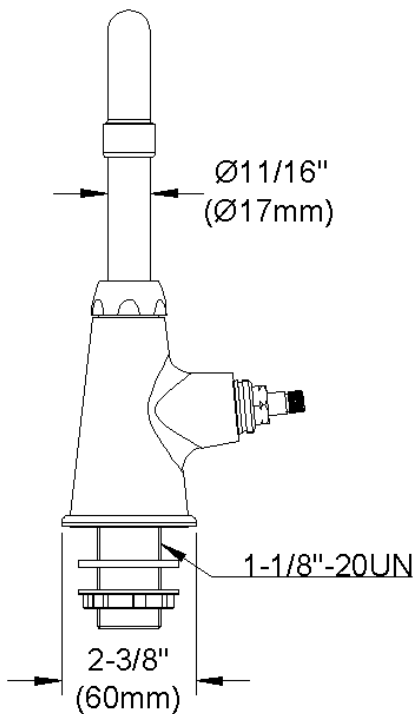

ELKAY[®]

SPECIFICATIONS

Commercial Faucet Model LK535AT08T4 Deck Mount Single Hole Arc Tube 8"

GENERAL FEATURES

- Quarter turn ceramic disc cartridge
- Solid brass construction
- Chrome finish
- Replacement cartridge A70001 for cold
- Includes spout swing restriction pin
- Single control

COMPLIES WITH:

- ASME/ANSI A112.18.1
- CSA B125-01
- NSF/ANSI 61
- ADA
- UPC/CUPC
- IAPMO Listed

Wristblade Handle 4 inch, Two Piece

Replacement Handle A55387
Replacement Escutcheon A55391

FRONT VIEW

(shown less handles)