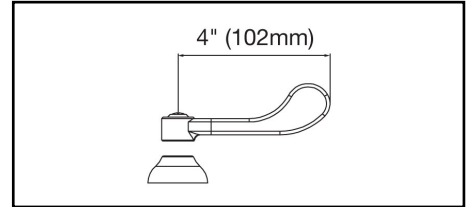

ELKAY[®]

SPECIFICATIONS

Commercial Faucet Model LK535AT08T4 Deck Mount Single Hole Arc Tube 8"

GENERAL FEATURES

- Quarter turn ceramic disc cartridge
- Solid brass construction
- Chrome finish
- Replacement cartridge A70001 for cold
- Includes spout swing restriction pin
- Single control

COMPLIES WITH:

- ASME/ANSI A112.18.1
- CSA B125-01
- NSF/ANSI 61
- ADA
- UPC/CUPC
- IAPMO Listed

Wristblade Handle 4 inch, Two Piece

Replacement Handle A55387
Replacement Escutcheon A55391

FRONT VIEW

(shown less handles)