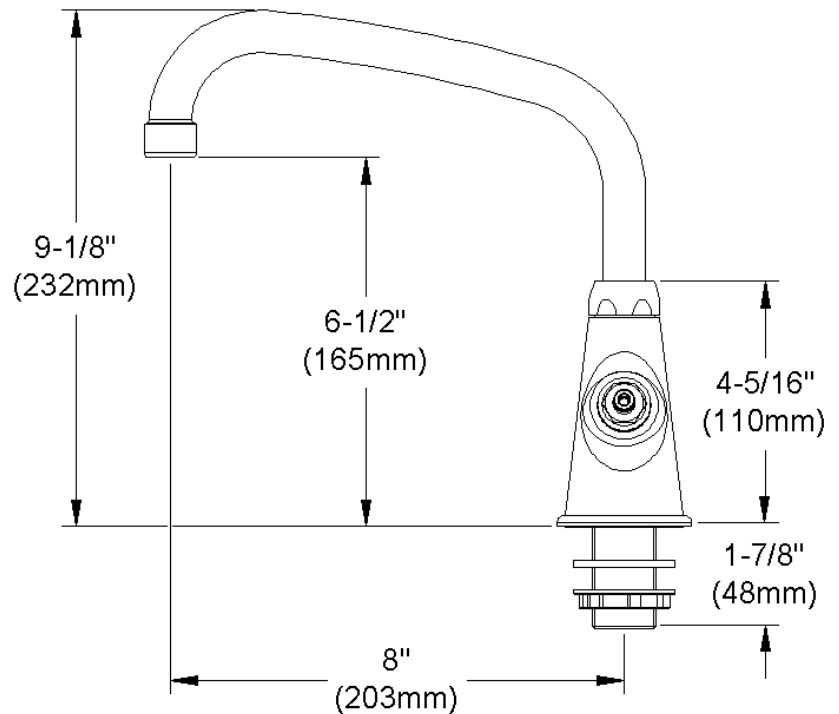

ELKAY[®]

SPECIFICATIONS

Commercial Faucet Model LK535AT08T4 Deck Mount Single Hole Arc Tube 8"

GENERAL FEATURES

- Quarter turn ceramic disc cartridge
- Solid brass construction
- Chrome finish
- Replacement cartridge A70001 for cold
- Includes spout swing restriction pin
- Single control

COMPLIES WITH:

- ASME/ANSI A112.18.1
- CSA B125-01
- NSF/ANSI 61
- ADA
- UPC/CUPC
- IAPMO Listed

Wristblade Handle 4 inch, Two Piece

Replacement Handle A55387
Replacement Escutcheon A55391

FRONT VIEW

(shown less handles)