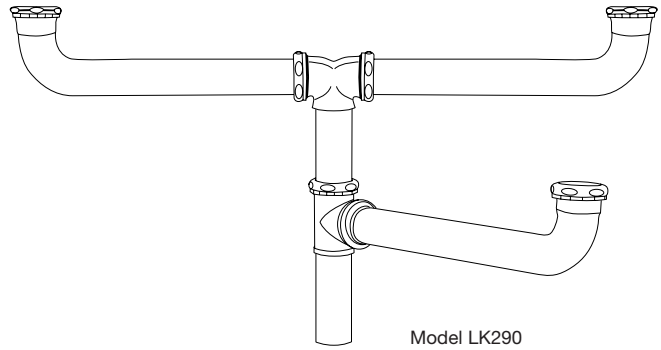

### Sink Accessories

## Continuous Waste Drain Connection for a 3 Compartment Sink Model LK290

#### GENERAL

**LK290** Chrome plated brass 1-1/2" O.D. continuous waste for a three compartment sink with an offset drain outlet in the center compartment. Center outlet with 1-1/2" O.D. chrome plated brass tailpiece. Designed to accommodate sink models: CMR4322, LCR4322 and PSMR4322. Ship. Wt. 5 lbs.

Model LK290 Illustrated

ALL DIMENSIONS IN INCHES, TO CONVERT TO MILLIMETERS MULTIPLY BY 25.4.

*In keeping with our policy of continuing product improvement, Elkay reserves the right to change product specifications without notice.*