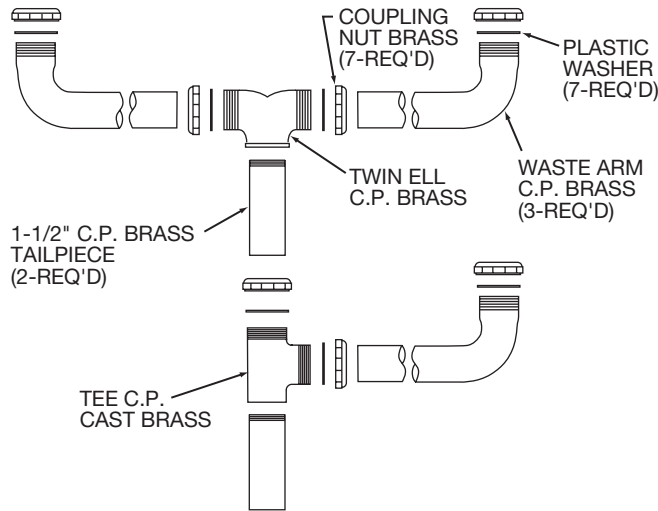

## SPECIFICATIONS

## Continuous Waste Drain Connection for a 3 Compartment Sink Model LK290

#### GENERAL

**LK290** Chrome plated brass 1-1/2" O.D. continuous waste for a three compartment sink with an offset drain outlet in the center compartment. Center outlet with 1-1/2" O.D. chrome plated brass tailpiece. Designed to accommodate sink models: CMR4322, LCR4322 and PSMR4322. Ship. Wt. 5 lbs.

Model LK290 Illustrated

ALL DIMENSIONS IN INCHES, TO CONVERT TO MILLIMETERS MULTIPLY BY 25.4.

*In keeping with our policy of continuing product improvement, Elkay reserves the right to change product specifications without notice.*