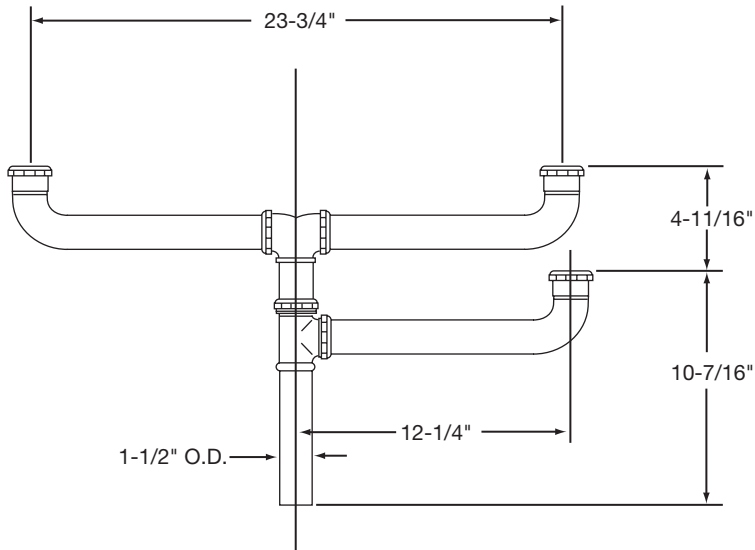

## SPECIFICATIONS

## Continuous Waste Drain Connection for a 3 Compartment Sink Model LK290

#### GENERAL

**LK290** Chrome plated brass 1-1/2" O.D. continuous waste for a three compartment sink with an offset drain outlet in the center compartment. Center outlet with 1-1/2" O.D. chrome plated brass tailpiece. Designed to accommodate sink models: CMR4322, LCR4322 and PSMR4322. Ship. Wt. 5 lbs.

Model LK290 Illustrated

ALL DIMENSIONS IN INCHES, TO CONVERT TO MILLIMETERS MULTIPLY BY 25.4.

*In keeping with our policy of continuing product improvement, Elkay reserves the right to change product specifications without notice.*