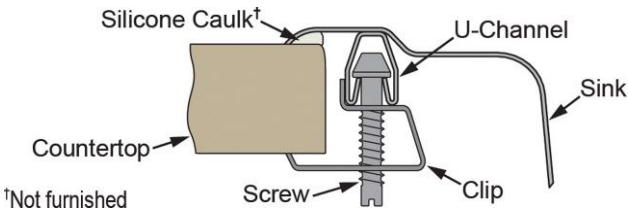

PRODUCT SPECIFICATIONS

Gourmet (Lustertone®) Stainless Steel Triple Bowl Top Mount Sink + Faucet Kit. Overall dimensions are 43" x 22" x 10". Sink is manufactured from 18 gauge 304 Stainless Steel with a Lustrous Highlighted Satin finish, SoundGuard®.

Installation Type:	Top Mount
Material:	304 Stainless Steel
Finish:	Lustrous Highlighted Satin
Gauge:	18
Sound Deadening:	SoundGuard®
Number of Bowls:	3
Sink Dimensions:	43" x 22" x 10"
Bowl 1 Dimensions:	14" x 18" x 9-7/8"
Bowl 2 Dimensions:	7-1/2" x 15-3/4" x 5"
Bowl 3 Dimensions:	13-1/2" x 16" x 7-7/8"
Drain Size:	3-1/2" (89mm)
Minimum Cabinet Size:	48"
Mounting Hardware:	Part # 64090014 included for countertops up to 3/4" (19mm) thick
Cutout Template #:	1000001286

Template is available for download at [elkay.com](#)

Cutout Dimensions for Top Mount Installation:

42-3/8" x 21-3/8" (1076mm x 543mm) with 1-1/2" (38mm) corner radius

Installation Profile:

OPTIONAL ACCESSORIES

Bottom Grid:	LKWOBG1418SS (large bowl), LKWOBG1316SS (small bowl)
Cutting Board:	CBR1418, CBS1418, CB816, CBS715, CB1613, CB1713, CBR1316, CBS1316
Drain:	LK99
Hardware:	LK364, LK463
Rinsing Basket:	LKWRB1418SS, LKWRB715SS, LKWRB1316SS, LKWERBSS
Sinkmate:	LKSM17, LKSMHOOK, LKSMSPONGE, LKSMHSL
Soap Dispenser:	LKHA1054

PART: _____ QTY: _____

PROJECT: _____

CONTACT: _____

DATE: _____

NOTES: _____

APPROVAL: _____

In keeping with our policy of continuing product improvement, Elkay reserves the right to change product specifications without notice. Please visit [elkay.com](#) for the most current version of Elkay product specification sheets. This specification describes an Elkay product with design, quality, and functional benefits to the user. When making a comparison of other producers' offerings, be certain these features are not overlooked.