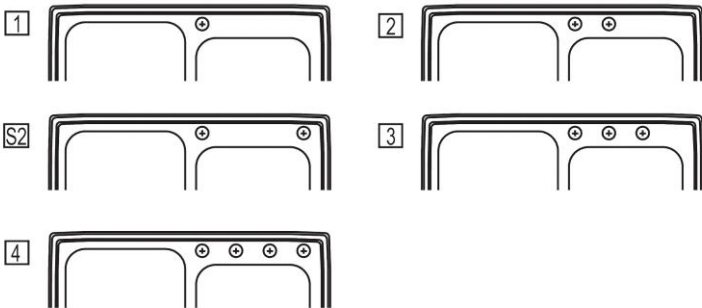

PRODUCT SPECIFICATIONS

Gourmet (Lustertone®) Stainless Steel Double Bowl Top Mount Sink. Overall dimensions are 33" x 22" x 10". Sink is manufactured from 18 gauge 304 Stainless Steel with a Lustrous Highlighted Satin finish, Rear Center drain placement and SoundGuard®.

Installation Type:	Top Mount
Material:	304 Stainless Steel
Finish:	Lustrous Highlighted Satin
Gauge:	18
Sound Deadening:	SoundGuard®
Number of Bowls:	2
Sink Dimensions:	33" x 22" x 10"
Bowl 1 Dimensions:	14" x 18" x 9-7/8"
Bowl 2 Dimensions:	13-1/2" x 16" x 7-7/8"
Drain Size:	3-1/2" (89mm)
Drain Location:	Rear Center
Minimum Cabinet Size:	36"
Mounting Hardware:	Part # 64090014 included for countertops up to 3/4" (19mm) thick
Cutout Template #:	1000001189

Template is available for download at [elkay.com](#)

Cutout Dimensions for Top Mount Installation:

32-3/8" x 21-3/8" (822mm x 543mm) with 1-1/2" (38mm) corner radius

Hole Drilling Configurations:

1-1/2" (38mm) Diameter Faucet Holes on 4" (102mm) Centers