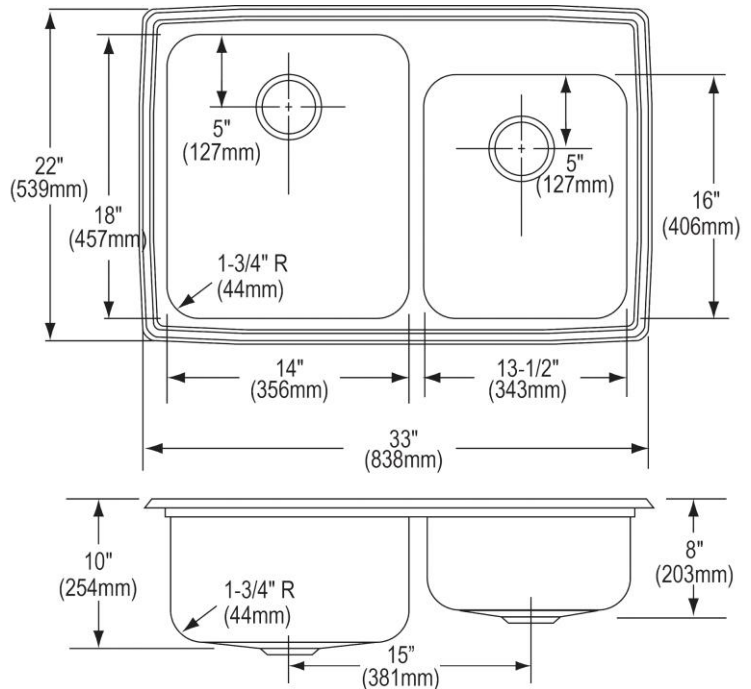

AMERICAN PRIDE. A LIFETIME TRADITION.

Like your family, the Elkay family has values and traditions that endure. For almost a century, Elkay has been a family-owned and operated company, providing thousands of jobs that support our families and communities.

Sinks are listed by IAPMO® as meeting the applicable requirements of the Uniform Plumbing Code®, International Plumbing Code®, and National Plumbing Code of Canada.

Product Compliance: BUY AMERICAN ACT
ASME A112.19.3/CSA B45.4

- [Clean and Care Manual (PDF)](#)
- [Installation Instructions (PDF)](#)
- [Limited Lifetime Warranty (PDF)](#)