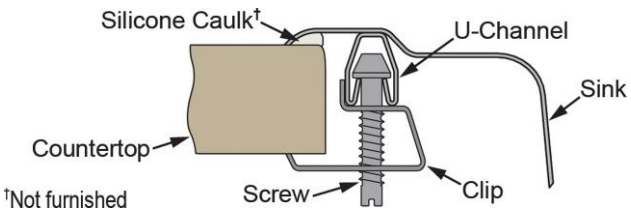

**PRODUCT SPECIFICATIONS**

Gourmet (Lustertone®) Stainless Steel Double Bowl Top Mount Sink. Overall dimensions are 33" x 22" x 10". Sink is manufactured from 18 gauge 304 Stainless Steel with a Lustrous Highlighted Satin finish, Rear Center drain placement and SoundGuard®.

<b>Installation Type:</b>	Top Mount
<b>Material:</b>	304 Stainless Steel
<b>Finish:</b>	Lustrous Highlighted Satin
<b>Gauge:</b>	18
<b>Sound Deadening:</b>	SoundGuard®
<b>Number of Bowls:</b>	2
<b>Sink Dimensions:</b>	33" x 22" x 10"
<b>Bowl 1 Dimensions:</b>	14" x 18" x 9-7/8"
<b>Bowl 2 Dimensions:</b>	13-1/2" x 16" x 7-7/8"
<b>Drain Size:</b>	3-1/2" (89mm)
<b>Drain Location:</b>	Rear Center
<b>Minimum Cabinet Size:</b>	36"
<b>Mounting Hardware:</b>	Part # 64090014 included for countertops up to 3/4" (19mm) thick
<b>Cutout Template #:</b>	<a href="#">1000001189</a>

Template is available for download at [elkay.com](#)

**Cutout Dimensions for Top Mount Installation:**

32-3/8" x 21-3/8" (822mm x 543mm) with 1-1/2" (38mm) corner radius

**Hole Drilling Configurations:**

1-1/2" (38mm) Diameter Faucet Holes on 4" (102mm) Centers

**Installation Profile:**

PART: \_\_\_\_\_ QTY: \_\_\_\_\_  
 PROJECT: \_\_\_\_\_  
 CONTACT: \_\_\_\_\_  
 DATE: \_\_\_\_\_  
 NOTES: \_\_\_\_\_  
 APPROVAL: \_\_\_\_\_