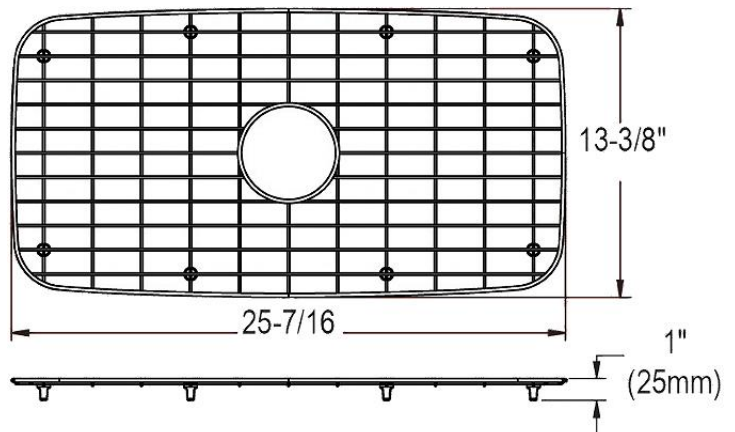

AMERICAN PRIDE. A LIFETIME TRADITION.

Like your family, the Elkay family has values and traditions that endure. For almost a century, Elkay has been a family-owned and operated company, providing thousands of jobs that support our families and communities.

[Clean and Care Manual (PDF)](#)

[Clean and Care Manual (PDF)](#)

[Installation Instructions (PDF)](#)

[Warranty (PDF)](#)