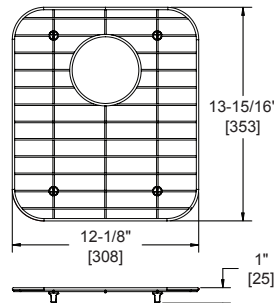

Bottom Grids GBG and GOGB Series

FEATURES

- Nickel-bearing stainless steel
- Bright finish
- Gray feet
- Designed to fit specific sink bowl geometry
- Dishwasher safe

GBG1318SS
Fits bowl size 13-1/2" X 18"

GBG1414SS
Fits bowl size 14" X 14"

GBG1415SS
Fits bowl size 14" X 15-3/4"

GBG2115SS
Fits bowl size 21" X 15-3/4"

GBG2816SS
Fits bowl size 28" X 15-3/4"

GOBG1115SS
Fits bowl size 11-1/2" X 15"
(For rear drain placement)

GOBG1415SS
Fits bowl size 14" X 15-3/4"
(For rear drain placement)

GOBG1617SS
Fits bowl size 16" X 17-1/2"
(For rear drain placement)

GOBG2115SS
Fits bowl size 21" X 15-3/4"
(For rear drain placement)

GOBG2118SS
Fits bowl size 21" X 18-5/8"
(For rear drain placement)