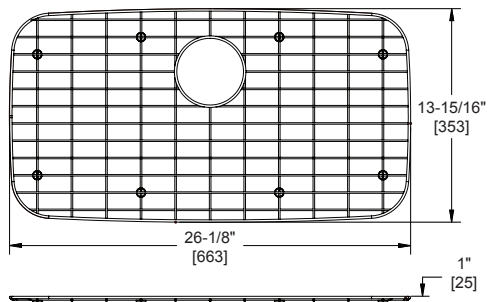

Bottom Grids GBG and GOGB Series

FEATURES

- Nickel-bearing stainless steel
- Bright finish
- Gray feet
- Designed to fit specific sink bowl geometry
- Dishwasher safe

GBG1318SS
Fits bowl size 13-1/2" X 18"

GBG1414SS
Fits bowl size 14" X 14"

GBG1415SS
Fits bowl size 14" X 15-3/4"

GBG2115SS
Fits bowl size 21" X 15-3/4"

GBG2816SS
Fits bowl size 28" X 15-3/4"

GOBG1115SS
Fits bowl size 11-1/2" X 15"
(For rear drain placement)

GOBG1415SS
Fits bowl size 14" X 15-3/4"
(For rear drain placement)

GOBG1617SS
Fits bowl size 16" X 17-1/2"
(For rear drain placement)

GOBG2115SS
Fits bowl size 21" X 15-3/4"
(For rear drain placement)

GOBG2118SS
Fits bowl size 21" X 18-5/8"
(For rear drain placement)