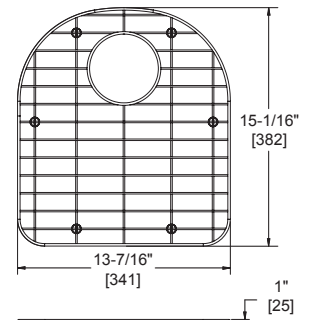

Bottom Grids GBG and GOGB Series

FEATURES

- Nickel-bearing stainless steel
- Bright finish
- Gray feet
- Designed to fit specific sink bowl geometry
- Dishwasher safe

GBG1318SS
Fits bowl size 13-1/2" X 18"

GBG1414SS
Fits bowl size 14" X 14"

GBG1415SS
Fits bowl size 14" X 15-3/4"

GBG2115SS
Fits bowl size 21" X 15-3/4"

GBG2816SS
Fits bowl size 28" X 15-3/4"

GOBG1115SS
Fits bowl size 11-1/2" X 15"
(For rear drain placement)

GOBG1415SS
Fits bowl size 14" X 15-3/4"
(For rear drain placement)

GOBG1617SS
Fits bowl size 16" X 17-1/2"
(For rear drain placement)

GOBG2115SS
Fits bowl size 21" X 15-3/4"
(For rear drain placement)

GOBG2118SS
Fits bowl size 21" X 18-5/8"
(For rear drain placement)