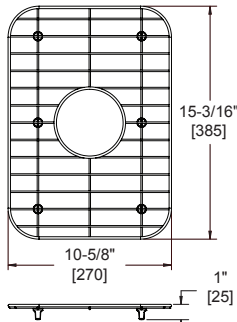

Bottom Grids GBG and GOGB Series

FEATURES

- Nickel-bearing stainless steel
- Bright finish
- Gray feet
- Designed to fit specific sink bowl geometry
- Dishwasher safe

GBG1318SS
Fits bowl size 13-1/2" X 18"

GBG1414SS
Fits bowl size 14" X 14"

GBG1415SS
Fits bowl size 14" X 15-3/4"

GBG2115SS
Fits bowl size 21" X 15-3/4"

GBG2816SS
Fits bowl size 28" X 15-3/4"

GOBG1115SS
Fits bowl size 11-1/2" X 15"
(For rear drain placement)

GOBG1415SS
Fits bowl size 14" X 15-3/4"
(For rear drain placement)

GOBG1617SS
Fits bowl size 16" X 17-1/2"
(For rear drain placement)

GOBG2115SS
Fits bowl size 21" X 15-3/4"
(For rear drain placement)

GOBG2118SS
Fits bowl size 21" X 18-5/8"
(For rear drain placement)