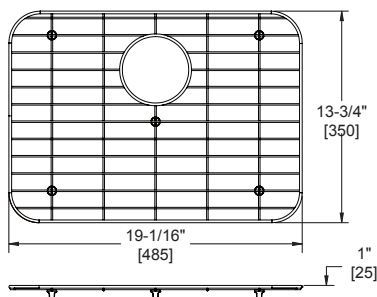

Bottom Grids GBG and GOGB Series

FEATURES

- Nickel-bearing stainless steel
- Bright finish
- Gray feet
- Designed to fit specific sink bowl geometry
- Dishwasher safe

GBG1318SS
Fits bowl size 13-1/2" X 18"

GBG1414SS
Fits bowl size 14" X 14"

GBG1415SS
Fits bowl size 14" X 15-3/4"

GBG2115SS
Fits bowl size 21" X 15-3/4"

GBG2816SS
Fits bowl size 28" X 15-3/4"

GOBG1115SS
Fits bowl size 11-1/2" X 15"
(For rear drain placement)

GOBG1415SS
Fits bowl size 14" X 15-3/4"
(For rear drain placement)

GOBG1617SS
Fits bowl size 16" X 17-1/2"
(For rear drain placement)

GOBG2115SS
Fits bowl size 21" X 15-3/4"
(For rear drain placement)

GOBG2118SS
Fits bowl size 21" X 18-5/8"
(For rear drain placement)