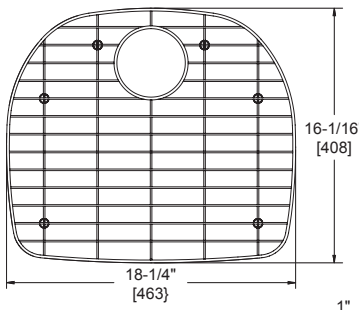

Bottom Grids GBG and GOGB Series

FEATURES

- Nickel-bearing stainless steel
- Bright finish
- Gray feet
- Designed to fit specific sink bowl geometry
- Dishwasher safe

GBG1318SS
Fits bowl size 13-1/2" X 18"

GBG1414SS
Fits bowl size 14" X 14"

GBG1415SS
Fits bowl size 14" X 15-3/4"

GBG2115SS
Fits bowl size 21" X 15-3/4"

GBG2816SS
Fits bowl size 28" X 15-3/4"

GOBG1115SS
Fits bowl size 11-1/2" X 15"
(For rear drain placement)

GOBG1415SS
Fits bowl size 14" X 15-3/4"
(For rear drain placement)

GOBG1617SS
Fits bowl size 16" X 17-1/2"
(For rear drain placement)

GOBG2115SS
Fits bowl size 21" X 15-3/4"
(For rear drain placement)

GOBG2118SS
Fits bowl size 21" X 18-5/8"
(For rear drain placement)