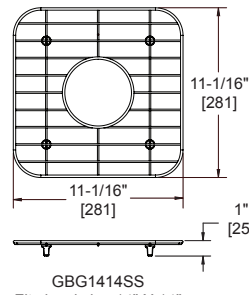

Bottom Grids GBG and GOGB Series

FEATURES

- Nickel-bearing stainless steel
- Bright finish
- Gray feet
- Designed to fit specific sink bowl geometry
- Dishwasher safe

GBG1318SS
Fits bowl size 13-1/2" X 18"

GBG1414SS
Fits bowl size 14" X 14"

GBG1415SS
Fits bowl size 14" X 15-3/4"

GBG2115SS
Fits bowl size 21" X 15-3/4"

GBG2816SS
Fits bowl size 28" X 15-3/4"

GOBG1115SS
Fits bowl size 11-1/2" X 15"
(For rear drain placement)

GOBG1415SS
Fits bowl size 14" X 15-3/4"
(For rear drain placement)

GOBG1617SS
Fits bowl size 16" X 17-1/2"
(For rear drain placement)

GOBG2115SS
Fits bowl size 21" X 15-3/4"
(For rear drain placement)

GOBG2118SS
Fits bowl size 21" X 18-5/8"
(For rear drain placement)