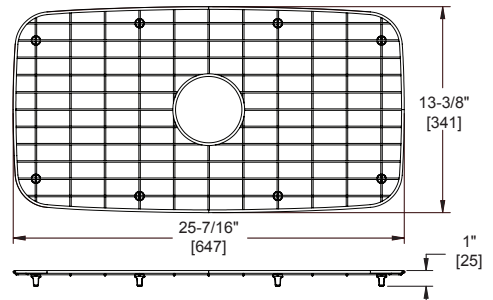

Bottom Grids GBG and GOGB Series

FEATURES

- Nickel-bearing stainless steel
- Bright finish
- Gray feet
- Designed to fit specific sink bowl geometry
- Dishwasher safe

GBG1318SS
Fits bowl size 13-1/2" X 18"

GBG1414SS
Fits bowl size 14" X 14"

GBG1415SS
Fits bowl size 14" X 15-3/4"

GBG2115SS
Fits bowl size 21" X 15-3/4"

GBG2816SS
Fits bowl size 28" X 15-3/4"

GOBG1115SS
Fits bowl size 11-1/2" X 15"
(For rear drain placement)

GOBG1415SS
Fits bowl size 14" X 15-3/4"
(For rear drain placement)

GOBG1617SS
Fits bowl size 16" X 17-1/2"
(For rear drain placement)

GOBG2115SS
Fits bowl size 21" X 15-3/4"
(For rear drain placement)

GOBG2118SS
Fits bowl size 21" X 18-5/8"
(For rear drain placement)