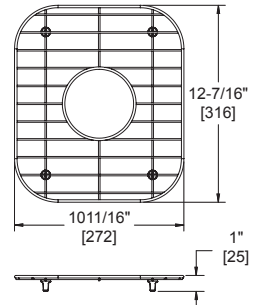

Bottom Grids GBG and GOGB Series

FEATURES

- Nickel-bearing stainless steel
- Bright finish
- Gray feet
- Designed to fit specific sink bowl geometry
- Dishwasher safe

GBG1318SS
Fits bowl size 13-1/2" X 18"

GBG1414SS
Fits bowl size 14" X 14"

GBG1415SS
Fits bowl size 14" X 15-3/4"

GBG2115SS
Fits bowl size 21" X 15-3/4"

GBG2816SS
Fits bowl size 28" X 15-3/4"

GOBG1115SS
Fits bowl size 11-1/2" X 15"
(For rear drain placement)

GOBG1415SS
Fits bowl size 14" X 15-3/4"
(For rear drain placement)

GOBG1617SS
Fits bowl size 16" X 17-1/2"
(For rear drain placement)

GOBG2115SS
Fits bowl size 21" X 15-3/4"
(For rear drain placement)

GOBG2118SS
Fits bowl size 21" X 18-5/8"
(For rear drain placement)