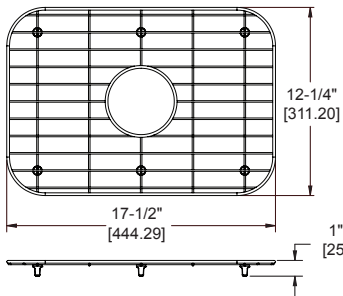

Bottom Grids GBG and GOGB Series

FEATURES

- Nickel-bearing stainless steel
- Bright finish
- Gray feet
- Designed to fit specific sink bowl geometry
- Dishwasher safe

GBG1318SS
Fits bowl size 13-1/2" X 18"

GBG1414SS
Fits bowl size 14" X 14"

GBG1415SS
Fits bowl size 14" X 15-3/4"

GBG2115SS
Fits bowl size 21" X 15-3/4"

GBG2816SS
Fits bowl size 28" X 15-3/4"

GOBG1115SS
Fits bowl size 11-1/2" X 15"
(For rear drain placement)

GOBG1415SS
Fits bowl size 14" X 15-3/4"
(For rear drain placement)

GOBG1617SS
Fits bowl size 16" X 17-1/2"
(For rear drain placement)

GOBG2115SS
Fits bowl size 21" X 15-3/4"
(For rear drain placement)

GOBG2118SS
Fits bowl size 21" X 18-5/8"
(For rear drain placement)