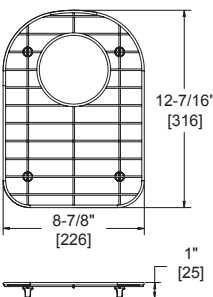

Bottom Grids GBG and GOGB Series

FEATURES

- Nickel-bearing stainless steel
- Bright finish
- Gray feet
- Designed to fit specific sink bowl geometry
- Dishwasher safe

GBG1318SS
Fits bowl size 13-1/2" X 18"

GBG1414SS
Fits bowl size 14" X 14"

GBG1415SS
Fits bowl size 14" X 15-3/4"

GBG2115SS
Fits bowl size 21" X 15-3/4"

GBG2816SS
Fits bowl size 28" X 15-3/4"

GOBG1115SS
Fits bowl size 11-1/2" X 15"
(For rear drain placement)

GOBG1415SS
Fits bowl size 14" X 15-3/4"
(For rear drain placement)

GOBG1617SS
Fits bowl size 16" X 17-1/2"
(For rear drain placement)

GOBG2115SS
Fits bowl size 21" X 15-3/4"
(For rear drain placement)

GOBG2118SS
Fits bowl size 21" X 18-5/8"
(For rear drain placement)