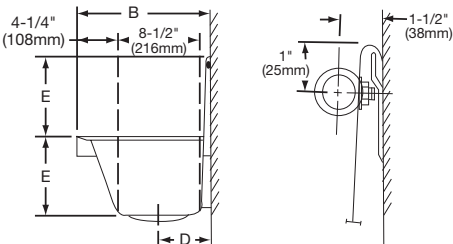

In keeping with our policy of continuing product improvement, Elkay reserves the right to change product specifications without notice.