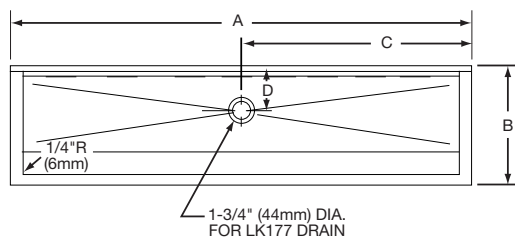

In keeping with our policy of continuing product improvement, Elkay reserves the right to change product specifications without notice.