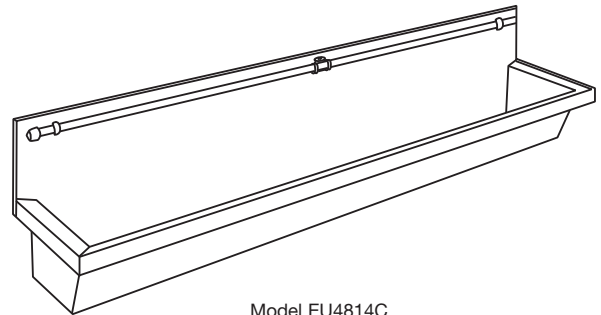

Multiple Station Wall Urinal
Exposed Flush Pipe
Models EU4814C, EU4814, EU6014C, EU6014

SPECIFICATIONS

GENERAL

#14 gauge, type 304 (18-8) stainless steel multiple station urinal. Welded seamless 1/4" (6mm) radii covered corner construction. Full length sloping backsplash. 1-1/2" (38mm) wide sloping top channel rim with 2" (51mm) flat front apron. Slanted front. Exposed surfaces polished to a satin finish. Bottom and back are sound deadened. Furnished with a continuous length wall hanger, integral stainless steel mounting "Z" brackets, and continuous flush pipe and drain.

(CHECK MODEL SPECIFIED)

- EU4814C
- EU6014C

FURNISHED COMPLETE WITH:

SUPPLY FOR EU4814C: LK388. Chrome plated brass continuous flush pipe, 3/4" (19mm) O.D. tubing. With flush pipe holders.

SUPPLY FOR EU6014C: LK392. Chrome plated brass continuous flush pipe, 3/4" (19mm) O.D. tubing. With flush pipe holders.

DRAIN: LK177. Chrome plated beehive strainer, 1-1/2" (38mm) O.D. tailpiece.

FOLLOWING MODELS DO NOT INCLUDE SUPPLY AND DRAIN FITTINGS:

- EU4814
- EU6014

URINAL IS PRE-DRILLED FOR PIPE HOLDERS AND DRAIN.

DIMENSIONS

Model Number	A		B		C		D		E		F		G		H		I		J		K	
	in.	mm	in.	mm	in.	mm	in.	mm	in.	mm	in.	mm	in.	mm	in.	mm	in.	mm	in.	mm	in.	mm
EU4814	48	1219	14	356	24	610	5 1/2	140	8	203	22 1/2	572	4 1/8	105	4	102	10	254	3	76	12	305
EU6 14	60	1524	14	356	30	762	5 1/2	140	8	203	28 1/2	724	4 1/8	105	4	102	10	254	3	76	12	305