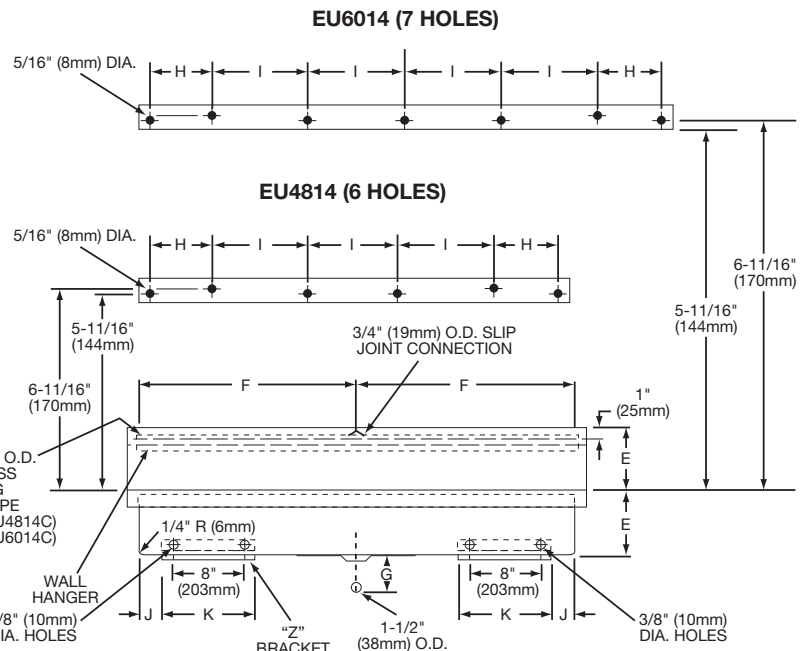

In keeping with our policy of continuing product improvement, Elkay reserves the right to change product specifications without notice.