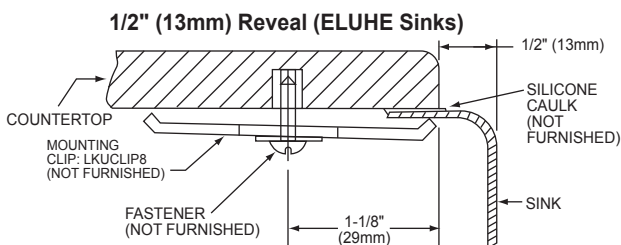

### SINK DIMENSIONS\*

Model Number	Overall		Inside Bowl			Cutout in Countertop	Minimum Cabinet Size
	L	W	L	W	D		
ELUHE1113	14 <sup>1</sup> / <sub>4</sub> (362mm)	15 <sup>3</sup> / <sub>4</sub> (400mm)	11 <sup>3</sup> / <sub>4</sub> (298mm)	13 <sup>1</sup> / <sub>4</sub> (337mm)	5 <sup>15</sup> / <sub>16</sub> (151mm)	See Template**	18 (457mm)

\*Length is left to right. Width is front to back.

\*\*Template is packed with every sink.

ELUHE1113 Illustrated

**Installation Profile of ELUHE Single Bowl Models**  
The template provided with each ELUHE sink provides the only type of installation recommended by Elkay.