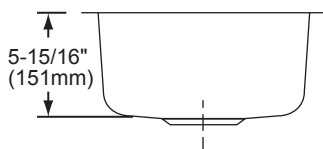

### SINK DIMENSIONS\*

Model Number	Overall		Inside Bowl			Cutout in Countertop	Minimum Cabinet Size
	L	W	L	W	D		
ELUHE1113	14 <sup>1</sup> / <sub>4</sub> (362mm)	15 <sup>3</sup> / <sub>4</sub> (400mm)	11 <sup>3</sup> / <sub>4</sub> (298mm)	13 <sup>1</sup> / <sub>4</sub> (337mm)	5 <sup>15</sup> / <sub>16</sub> (151mm)	See Template**	18 (457mm)

\*Length is left to right. Width is front to back.

\*\*Template is packed with every sink.

ELUHE1113 Illustrated

**Installation Profile of ELUHE Single Bowl Models**  
The template provided with each ELUHE sink provides the only type of installation recommended by Elkay.