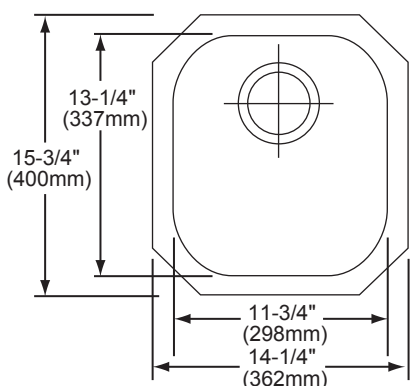

### OTHER

Drain Opening: 3-1/2" (89mm).

NOTE: All Elkay undermount sinks are designed to affix to the underside of any solid surface countertop.

Sinks comply with ASME A112.19.3-08/CSA B45.4-08.

Model ELUHE1113

### SINK DIMENSIONS\*

Model Number	Overall		Inside Bowl			Cutout in Countertop	Minimum Cabinet Size
	L	W	L	W	D		
ELUHE1113	14 <sup>1</sup> / <sub>4</sub> (362mm)	15 <sup>3</sup> / <sub>4</sub> (400mm)	11 <sup>3</sup> / <sub>4</sub> (298mm)	13 <sup>1</sup> / <sub>4</sub> (337mm)	5 <sup>15</sup> / <sub>16</sub> (151mm)	See Template**	18 (457mm)

\*Length is left to right. Width is front to back.

\*\*Template is packed with every sink.

ELUHE1113 Illustrated

**Installation Profile of ELUHE Single Bowl Models**  
The template provided with each ELUHE sink provides the only type of installation recommended by Elkay.