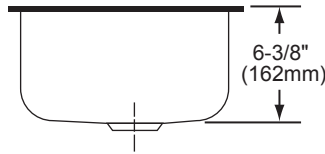

SINK DIMENSIONS*

Model Number	Overall		Inside Bowl			Cutout in Countertop	Minimum Cabinet Size
	L	W	L	W	D		
ELU1111	13 (330mm)	13 (330mm)	11½ (292mm)	11½ (292mm)	6⅜ (162mm)	See Template**	18 (457mm)
ELUH1111	14 (356mm)	14 (356mm)	11½ (292mm)	11½ (292mm)	6⅜ (162mm)		18 (457mm)

*Length is left to right. Width is front to back.

**Template packed with every sink.

ELU1111 Illustrated

ELUH1111 Illustrated