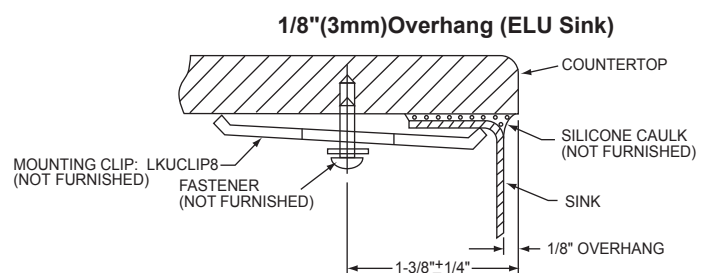

OTHER

Drain Opening: 2" (51mm).

NOTE: All Elkay undermount sinks are designed to affix to the underside of any solid surface countertop.

Sinks comply with ASME A112.19.3-08/CSA B45.4-08.

These sinks are listed by the International Association of Plumbing and Mechanical Officials as meeting the requirements of the Uniform Plumbing Code.

Model ELU1111

OPTIONAL ACCESSORIES

Bottom Grid: LKWOBG1111SS

Drain: LK36

Rinsing Basket: LKW RB1111SS

Utensil Caddy for Rinsing Basket: LKWUCSS

Mounting Clip: LKUCLIP8

SINK PACKAGE(S)

MODEL	SINK	BOTTOM GRID	QTY	DRAIN	QTY
ELU1111DBG	ELU1111	LKWOBG1111SS	1	LK36	1
ELUH1111DBG	ELUH1111	LKWOBG1111SS	1	LK36	1

Installation Profile of ELU and ELUH Single Bowl Models

The template provided with each sink provides the only type of installation recommended by Elkay.