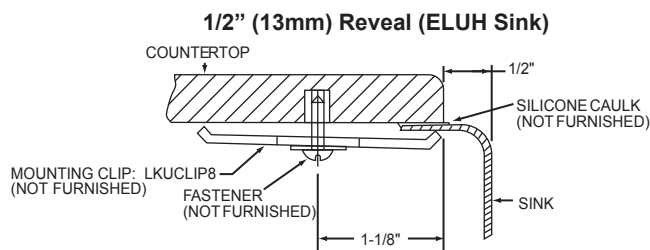

SEE OTHER SIDE FOR PRODUCT DIMENSIONS.

In keeping with our policy of continuing product improvement, Elkay reserves the right to change product specifications without notice. Please visit elkayusa.com for most current version of Elkay product specification sheets.

This specification describes an Elkay product with design, quality, and functional benefits to the user. When making a comparison of others producers offerings, be certain these features are not overlooked.