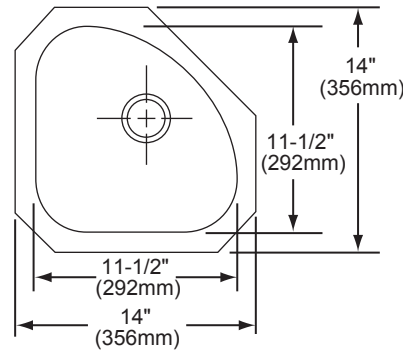

SINK DIMENSIONS*

Model Number	Overall		Inside Bowl			Cutout in Countertop	Minimum Cabinet Size
	L	W	L	W	D		
ELU1111	13 (330mm)	13 (330mm)	11½ (292mm)	11½ (292mm)	6⅜ (162mm)	See Template**	18 (457mm)
ELUH1111	14 (356mm)	14 (356mm)	11½ (292mm)	11½ (292mm)	6⅜ (162mm)		18 (457mm)

*Length is left to right. Width is front to back.

**Template packed with every sink.

ELU1111 Illustrated

ELUH1111 Illustrated