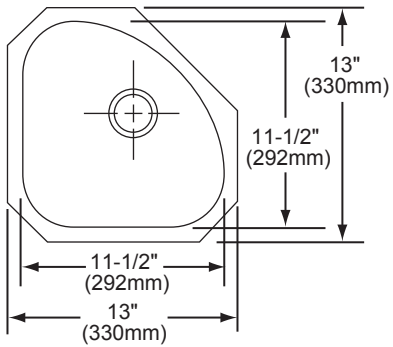

MODEL	SINK	BOTTOM GRID	QTY	DRAIN	QTY
ELU1111DBG	ELU1111	LKWOBG1111SS	1	LK36	1
ELUH1111DBG	ELUH1111	LKWOBG1111SS	1	LK36	1

Installation Profile of ELU and ELUH Single Bowl Models

The template provided with each sink provides the only type of installation recommended by Elkay.

SEE OTHER SIDE FOR PRODUCT DIMENSIONS.

In keeping with our policy of continuing product improvement, Elkay reserves the right to change product specifications without notice. Please visit elkayusa.com for most current version of Elkay product specification sheets.

SINK DIMENSIONS*

Model Number	Overall		Inside Bowl			Cutout in Countertop	Minimum Cabinet Size
	L	W	L	W	D		
ELU1111	13 (330mm)	13 (330mm)	11½ (292mm)	11½ (292mm)	6⅜ (162mm)	See Template**	18 (457mm)
ELUH1111	14 (356mm)	14 (356mm)	11½ (292mm)	11½ (292mm)	6⅜ (162mm)		18 (457mm)

*Length is left to right. Width is front to back.

**Template packed with every sink.

ELU1111 Illustrated

ELUH1111 Illustrated