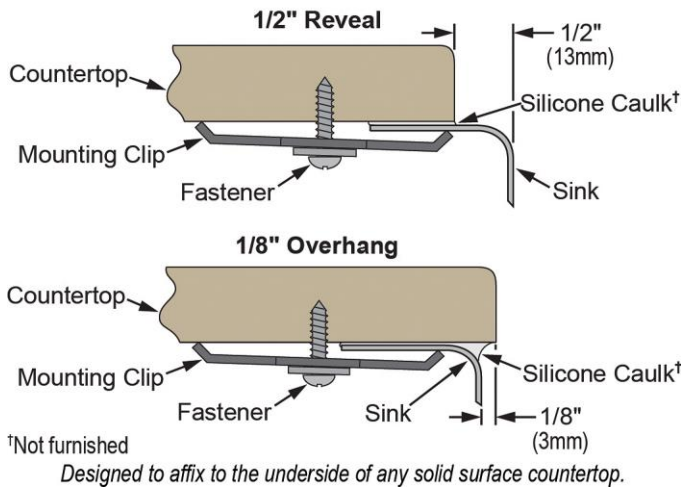

PRODUCT SPECIFICATIONS

Gourmet Stainless Steel Single Bowl Undermount Sink Kit. Overall dimensions are 30-1/2" x 18-1/4" x 10". Sink is manufactured from 18 gauge 304 Stainless Steel with a Soft Highlighted Satin finish, Rear Right drain placement and SoundGuard®.

Installation Type:	Undermount
Material:	304 Stainless Steel
Finish:	Soft Highlighted Satin
Gauge:	18
Sound Deadening:	SoundGuard®
Number of Bowls:	1
Sink Dimensions:	30-1/2" x 18-1/4" x 10"
Bowl 1 Dimensions:	28" x 15-3/4" x 10"
Drain Size:	3-1/2" (89mm)
Drain Location:	Rear Right
Minimum Cabinet Size:	36"
Mounting Hardware:	Part # 54300308 included
Template Included:	Yes
Cutout Template #:	1000001382

Template is available for download at [elkay.com](#)

Installation Profile:

OPTIONAL ACCESSORIES

Cutting Board:	CB1516
Faucet:	LKGT1041, LKGT2041
Rinsing Basket:	LKWERBSS
Sinkmate:	LKSM17, LKSMHOOK, LKSMSPONGE, LKSMHSL
Soap Dispenser:	LKGT1054

PART: _____ QTY: _____
PROJECT: _____
CONTACT: _____
DATE: _____
NOTES: _____
APPROVAL: _____