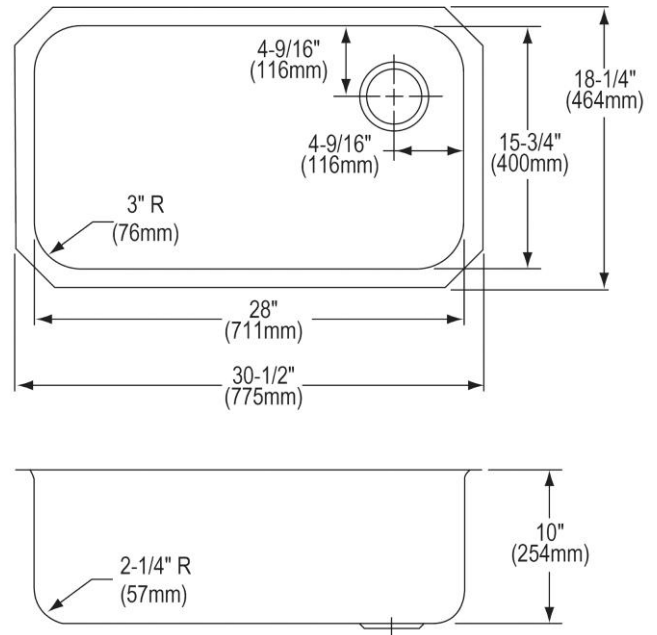

Included with Product: EGUH281610R sink,
LKWOBG2815RSS bottom grid,
LK99 drain

AMERICAN PRIDE. A LIFETIME TRADITION.
Like your family, the Elkay family has values and traditions that endure. For almost a century, Elkay has been a family-owned and operated company, providing thousands of jobs that support our families and communities.

Product Compliance: ASME A112.19.3/CSA B45.4
Accessory: ASME A112.18.2/CSA B125.2

- [Clean and Care Manual (PDF)](#)
- [Installation Instructions (PDF) - 74180195](#)
- [Installation Instructions (PDF) - 74210010_Drain](#)
- [Limited Lifetime Warranty (PDF)](#)