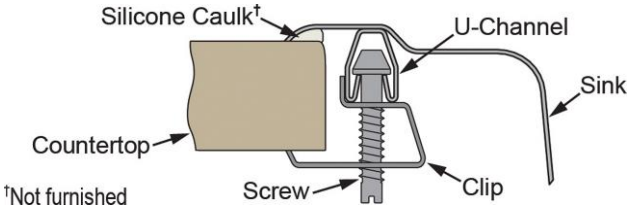

PRODUCT SPECIFICATIONS

Celebrity® Stainless Steel Single Bowl Top Mount Sink + Faucet Kit. Overall dimensions are 25" x 17" x 6-1/2". Sink is manufactured from 20 gauge 304 Stainless Steel with a Brushed Satin finish, Center drain placement and Full spray sides and bottom.

Installation Type:	Top Mount
Material:	304 Stainless Steel
Finish:	Brushed Satin
Gauge:	20
Sound Deadening:	Full spray sides and bottom
Number of Bowls:	1
Sink Dimensions:	25" x 17" x 6-1/2"
Bowl 1 Dimensions:	15-3/4" x 14" x 6-3/8"
Drain Size:	3-1/2" (89mm)
Drain Location:	Center
Minimum Cabinet Size:	30"
Mounting Hardware:	Part # 64090012 included for countertops up to 3/4" (19mm) thick
Cutout Template #:	1000001246

Template is available for download at [elkay.com](#)

Cutout Dimensions for Top Mount Installation:

24-3/8" x 16-3/8" (619mm x 416mm) with 1-1/2" (38mm) corner radius

This sink is compliant to ADA and ANSI/ICC A117.1 accessibility requirements when installed according to the requirements outlined in these standards.

Installation Profile:

OPTIONAL ACCESSORIES

Hardware:	LK364, LK463
Sinkmate:	LKSM17, LKSMHOOK, LKSMSPONGE, LKSMHSL

Included with Product: LKDVR208513LC faucet, LKVR18 drain, LKVR1141A bubblers

AMERICAN PRIDE. A LIFETIME TRADITION. Like your family, the Elkay family has values and traditions that endure. For almost a century, Elkay has been a family-owned and operated company, providing thousands of jobs that support our families and communities.