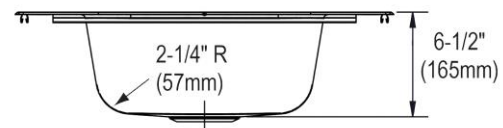

Installation Type:	Top Mount
Material:	304 Stainless Steel
Finish:	Brushed Satin
Gauge:	20
Sound Deadening:	Full spray sides and bottom
Number of Bowls:	1
Sink Dimensions:	25" x 17" x 6-1/2"
Bowl 1 Dimensions:	15-3/4" x 14" x 6-3/8"
Drain Size:	3-1/2" (89mm)
Drain Location:	Center
Minimum Cabinet Size:	30"
Mounting Hardware:	Part # 64090012 included for countertops up to 3/4" (19mm) thick
Cutout Template #:	1000001246

Template is available for download at [elkay.com](#)

Cutout Dimensions for Top Mount Installation:

24-3/8" x 16-3/8" (619mm x 416mm) with 1-1/2" (38mm) corner radius

This sink is compliant to ADA and ANSI/ICC A117.1 accessibility requirements when installed according to the requirements outlined in these standards.

Installation Profile:

OPTIONAL ACCESSORIES

Hardware:	LK364, LK463
Sinkmate:	LKSM17, LKSMHOOK, LKSMSPONGE, LKSMHSL

Included with Product: LKDVR208513LC faucet, LKVR18 drain, LKVR1141A bubblers

AMERICAN PRIDE. A LIFETIME TRADITION. Like your family, the Elkay family has values and traditions that endure. For almost a century, Elkay has been a family-owned and operated company, providing thousands of jobs that support our families and communities.

Similar models are available with: additional ADA depths

1-1/8" (29mm) Diameter Slotted Holes (2 Places)

PART: _____ QTY: _____
PROJECT: _____
CONTACT: _____
DATE: _____
NOTES: _____
APPROVAL: _____

In keeping with our policy of continuing product improvement, Elkay reserves the right to change product specifications without notice. Please visit [elkay.com](#) for the most current version of Elkay product specification sheets. This specification describes an Elkay product with design, quality, and functional benefits to the user. When making a comparison of other producers' offerings, be certain these features are not overlooked.