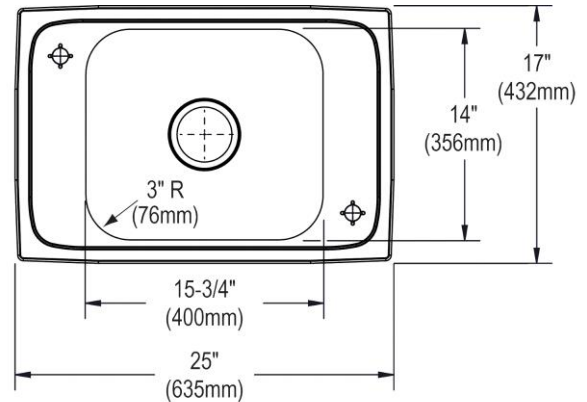

PRODUCT SPECIFICATIONS

Celebrity® Stainless Steel Single Bowl Top Mount Sink + Faucet Kit. Overall dimensions are 25" x 17" x 6-1/2". Sink is manufactured from 20 gauge 304 Stainless Steel with a Brushed Satin finish, Center drain placement and Full spray sides and bottom.

Installation Type:	Top Mount
Material:	304 Stainless Steel
Finish:	Brushed Satin
Gauge:	20
Sound Deadening:	Full spray sides and bottom
Number of Bowls:	1
Sink Dimensions:	25" x 17" x 6-1/2"
Bowl 1 Dimensions:	15-3/4" x 14" x 6-3/8"
Drain Size:	3-1/2" (89mm)
Drain Location:	Center
Minimum Cabinet Size:	30"
Mounting Hardware:	Part # 64090012 included for countertops up to 3/4" (19mm) thick
Cutout Template #:	1000001246

Template is available for download at [elkay.com](#)

Cutout Dimensions for Top Mount Installation:

24-3/8" x 16-3/8" (619mm x 416mm) with 1-1/2" (38mm) corner radius

This sink is compliant to ADA and ANSI/ICC A117.1 accessibility requirements when installed according to the requirements outlined in these standards.

Similar models are available with: additional ADA depths

1-1/8" (29mm) Diameter Slotted Holes (2 Places)

PART: _____ QTY: _____
PROJECT: _____
CONTACT: _____
DATE: _____
NOTES: _____
APPROVAL: _____

In keeping with our policy of continuing product improvement, Elkay reserves the right to change product specifications without notice. Please visit [elkay.com](#) for the most current version of Elkay product specification sheets. This specification describes an Elkay product with design, quality, and functional benefits to the user. When making a comparison of other producers' offerings, be certain these features are not overlooked.