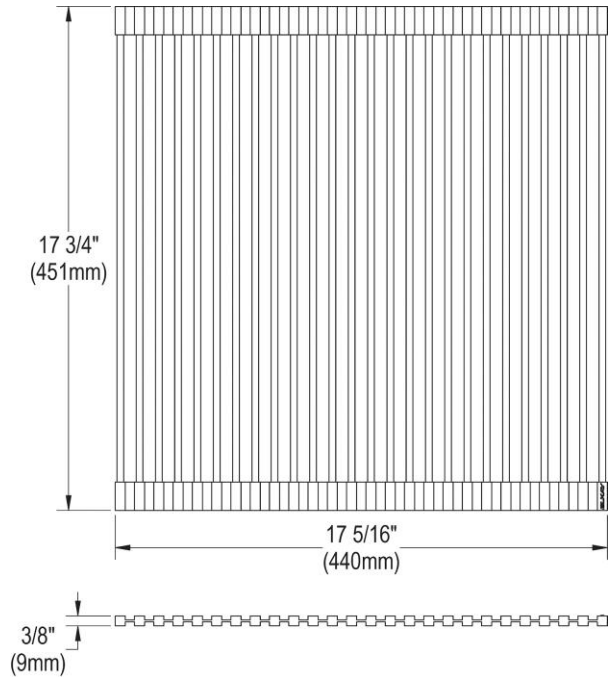

A Century of Tradition and Quality.
For more than 100 years, Elkay has been making innovative products and providing exceptional customer care. We take pride in offering plumbing products that make life easier, inspire change and leave the world a better place.

[Warranty (PDF)](#)