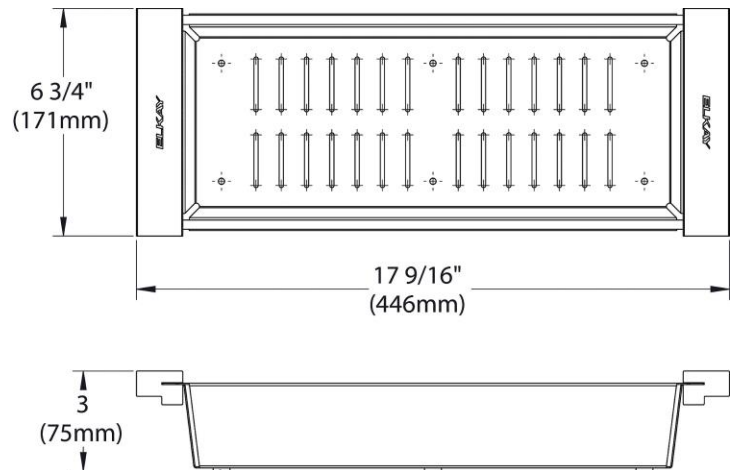

A Century of Tradition and Quality.

For more than 100 years, Elkay has been making innovative products and providing exceptional customer care. We take pride in offering plumbing products that make life easier, inspire change and leave the world a better place.

[Clean and Care Manual (PDF)](#)

[Warranty (PDF)](#)