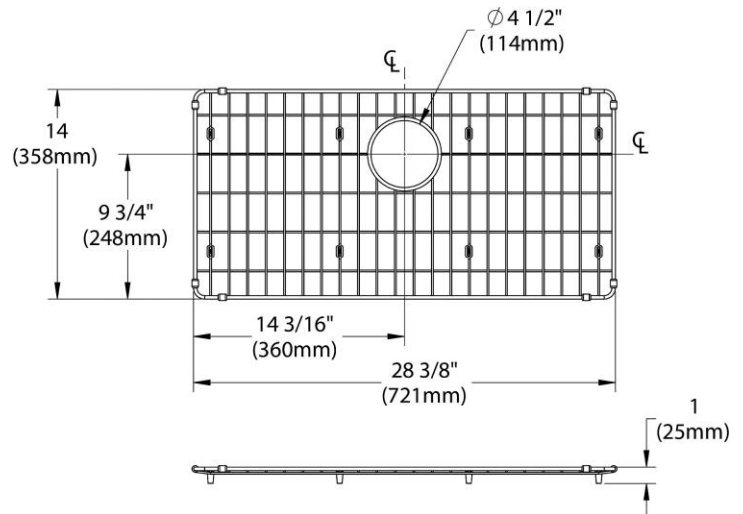

Finish:	Stainless Steel
Dimensions:	14-1/8" x 28-3/8" x 1-1/8"

A Century of Tradition and Quality.

For more than 100 years, Elkay has been making innovative products and providing exceptional customer care. We take pride in offering plumbing products that make life easier, inspire change and leave the world a better place.

[Clean and Care Manual (PDF)](#)

[Warranty (PDF)](#)