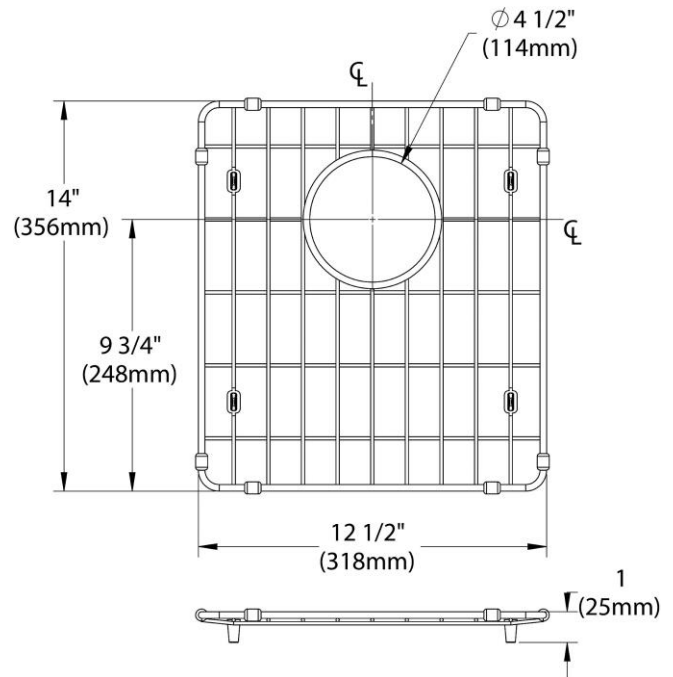

A Century of Tradition and Quality.

For more than 100 years, Elkay has been making innovative products and providing exceptional customer care. We take pride in offering plumbing products that make life easier, inspire change and leave the world a better place.

[Clean and Care Manual (PDF)](#)

[Warranty (PDF)](#)